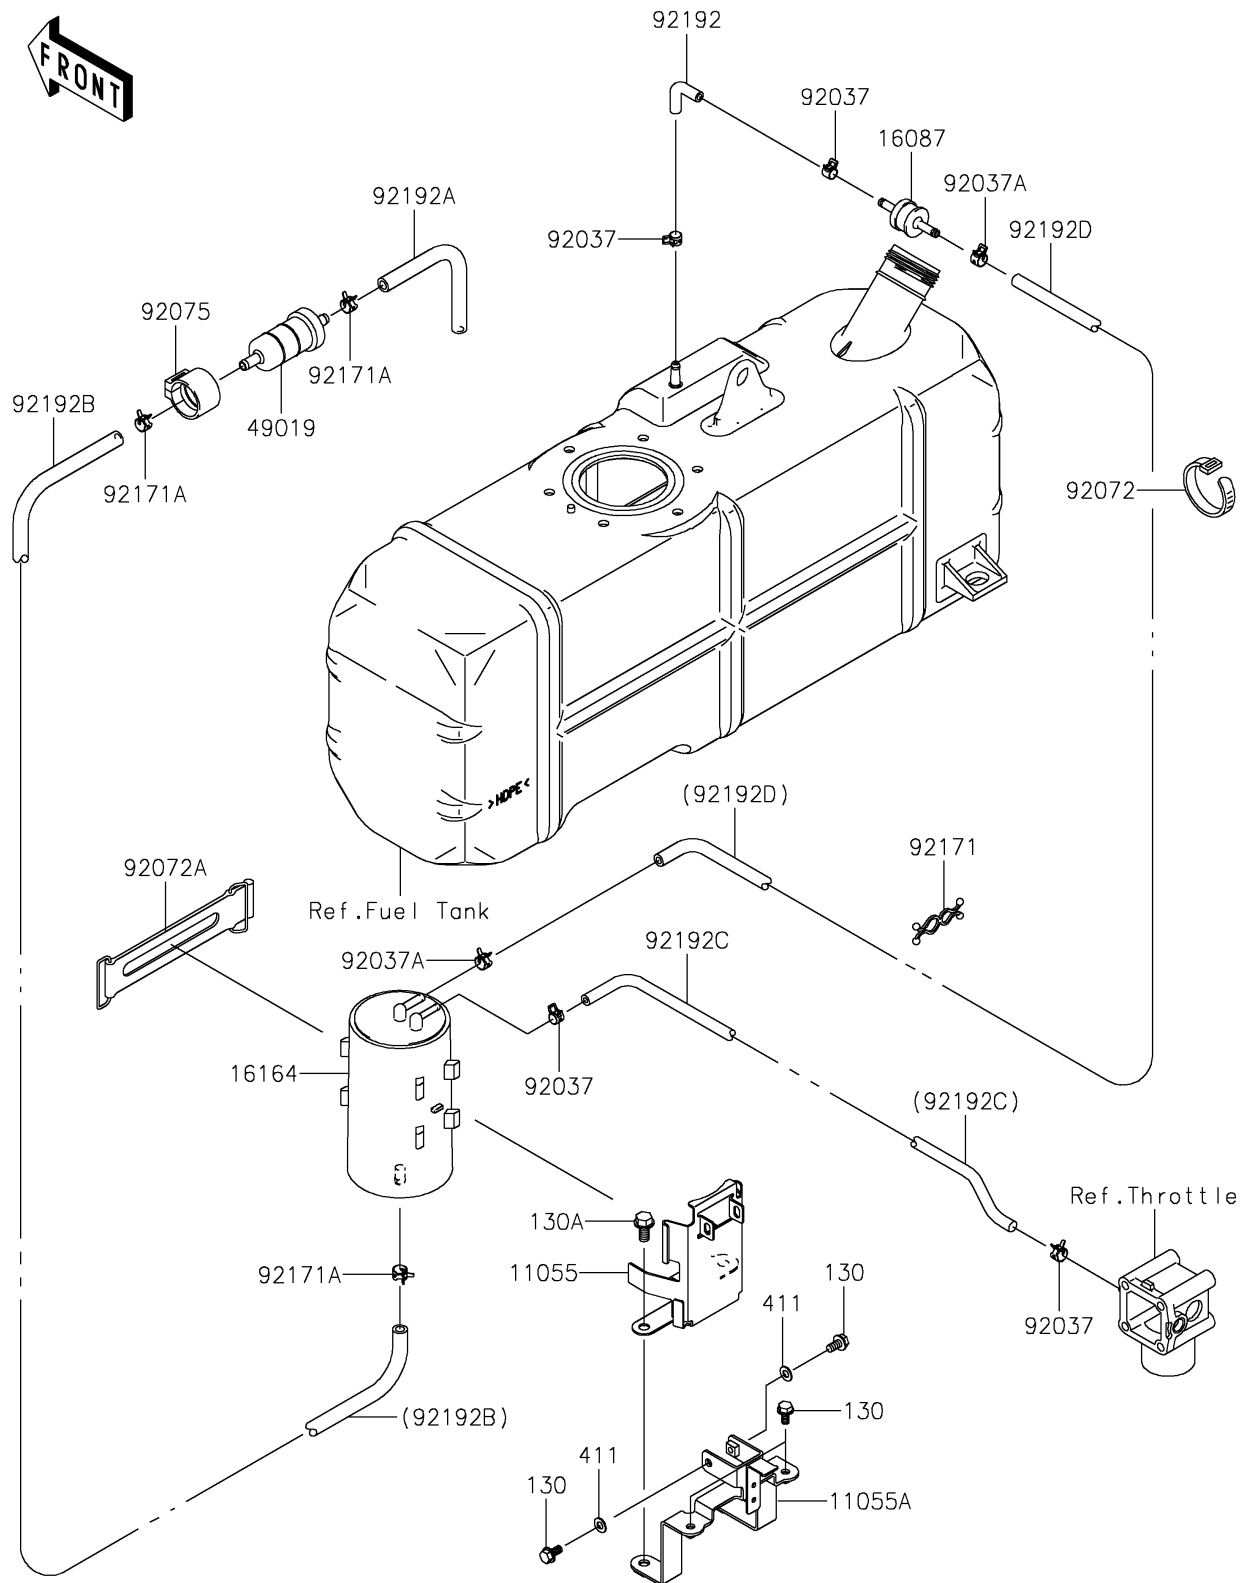

2022 MULE™ 4010 4x4 FE

PARTS DIAGRAM

Fuel Evaporative System

E1650

2022 MULE™ 4010 4x4 FE

PARTS LIST

Fuel Evaporative System

ITEM NAME

PART NUMBER

QUANTITY
