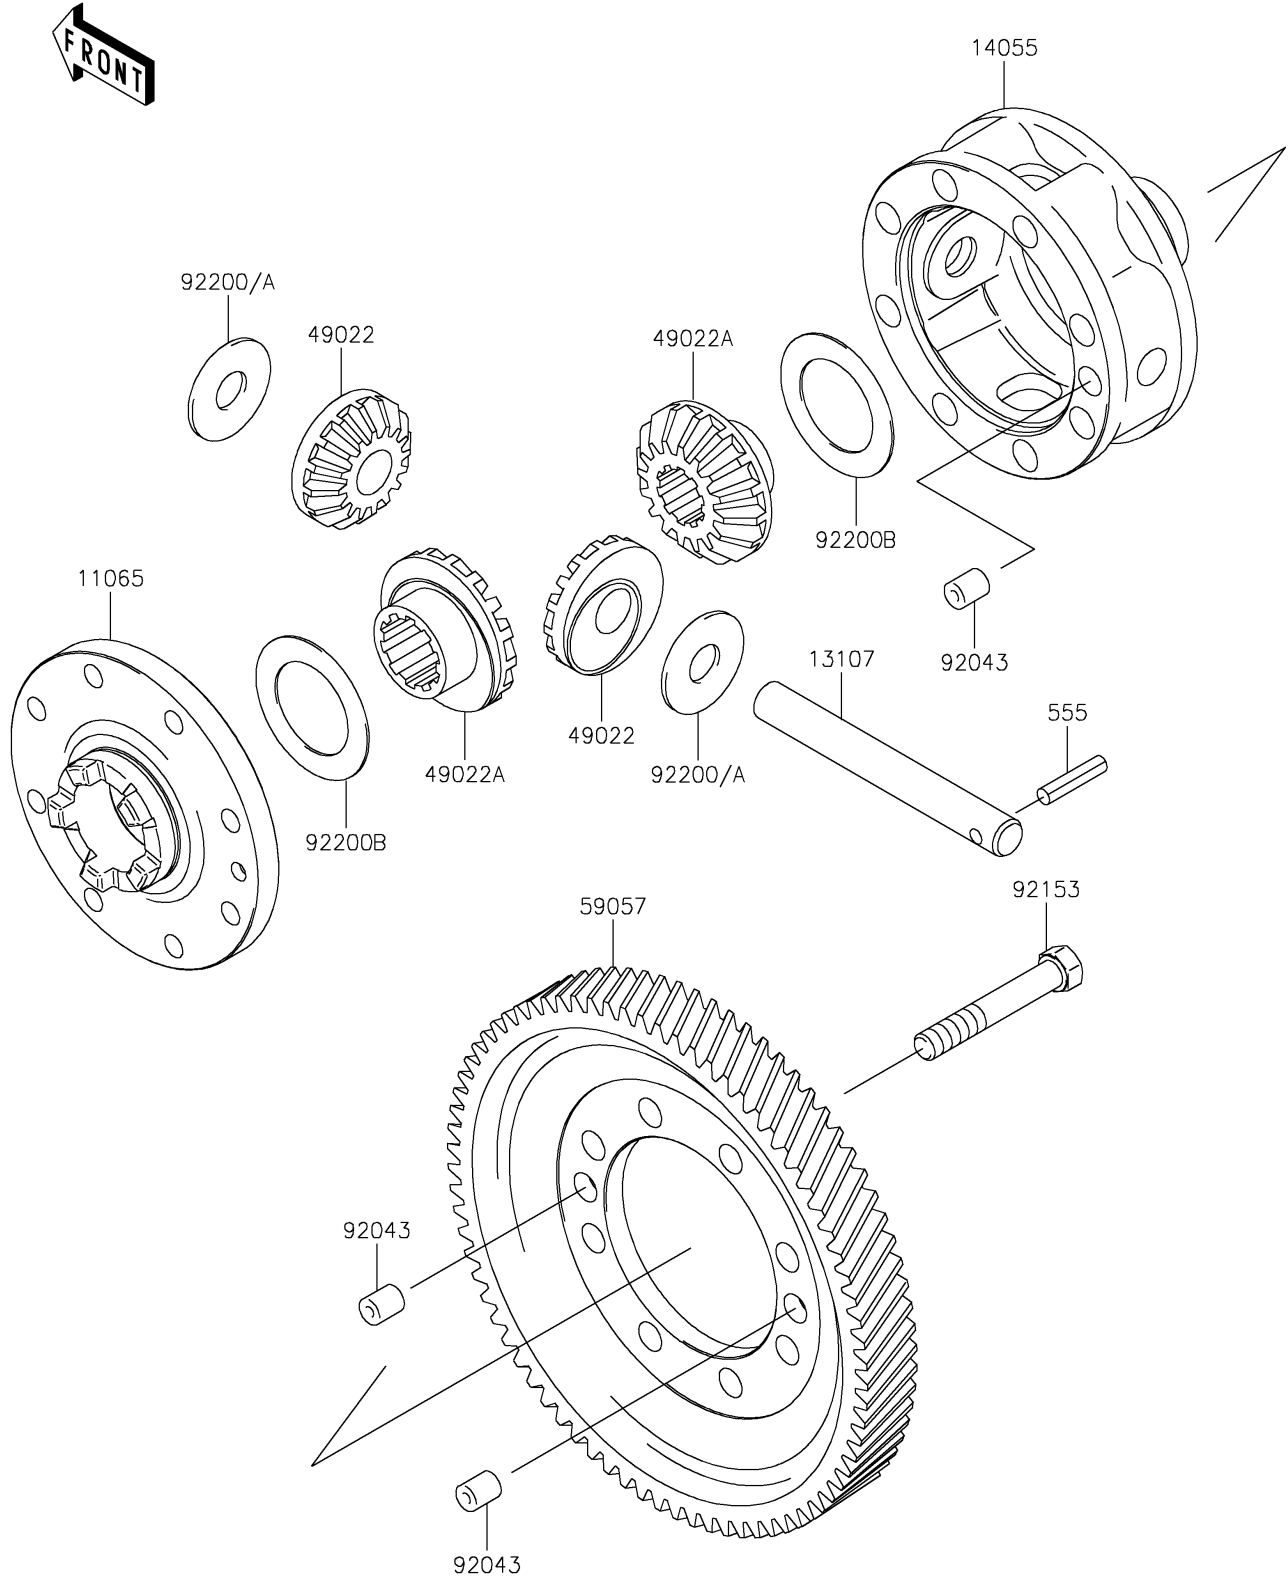

2022 MULE™ 4010 4x4 FE

PARTS DIAGRAM

Differential

E1451

2022 MULE™ 4010 4x4 FE

PARTS LIST

Differential

ITEM NAME	PART NUMBER	QUANTITY
CAP,GEAR CASE (Ref # 11065)	11065-0033	1
SHAFT (Ref # 13107)	13107-0922	1
CASE-GEAR,DIFFERENTIAL (Ref # 14055)	14055-0003	1
GEAR-BEVEL,10T (Ref # 49022)	49022-1105	2
GEAR-BEVEL,16T (Ref # 49022A)	49022-1117	2
GEAR-HELICAL,DIFFERENTIAL (Ref # 59057)	59057-0002	1
PIN,10X12 (Ref # 92043)	92043-0029	3
BOLT,10X63 (Ref # 92153)	92153-0331	8
WASHER,14.5X38X1.2 (Ref # 92200)	92200-0021	2
WASHER,14.5X38X1.0 (Ref # 92200A)	92200-1044	AR
WASHER,35.5X54X1.0 (Ref # 92200B)	92200-1045	2
PIN-SPRING (Ref # 555)	555A0525	1