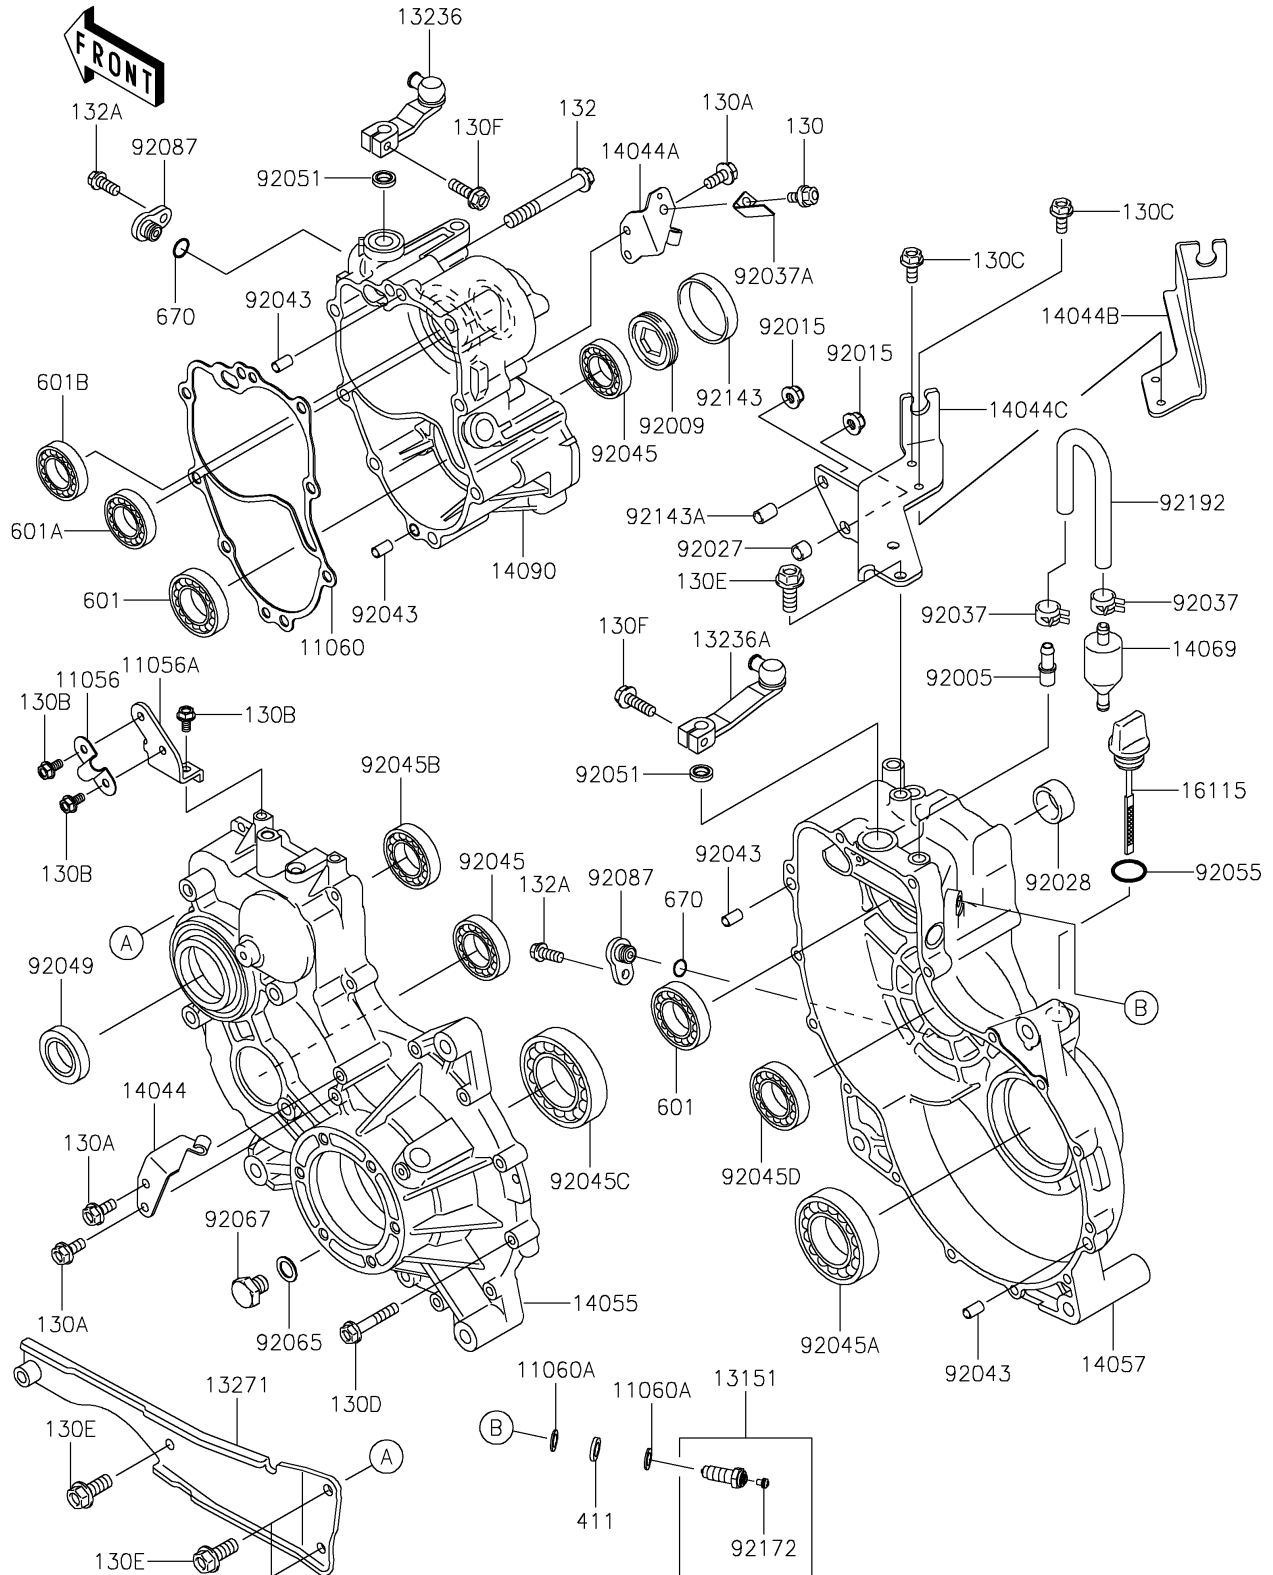

2022 MULE™ 4010 4x4 FE

PARTS DIAGRAM

Gear Box

E1450

2022 MULE™ 4010 4x4 FE

PARTS LIST

Gear Box

ITEM NAME	PART NUMBER	QUANTITY
BRACKET,OIL PIPE (Ref # 11056)	11056-4139	1
BRACKET,OIL PIPE (Ref # 11056A)	11056-4140	1
GASKET,GEAR CASE COVER (Ref # 11060)	11060-1310	1
GASKET (Ref # 11060A)	11060-1966	2
SWITCH-COMP (Ref # 13151)	13151-1093	1
LEVER-COMP (Ref # 13236)	13236-1363	1
LEVER-COMP (Ref # 13236A)	13236-1372	1
PLATE (Ref # 13271)	13271-1604	1
HOLDER-CABLE (Ref # 14044)	14044-0003	1
HOLDER-CABLE (Ref # 14044A)	14044-0004	1
HOLDER-CABLE,HI/LOW (Ref # 14044B)	14044-1075	1
HOLDER-CABLE (Ref # 14044C)	14044-1098	1
CASE-GEAR,LH (Ref # 14055)	14055-0035	1
CASE-COMP-GEAR,RH (Ref # 14057)	14057-0011	1
BREATHER (Ref # 14069)	14069-1051	1
COVER,GEAR CASE,HI/LOW (Ref # 14090)	14090-1238	1
CAP-OIL FILLER (Ref # 16115)	16115-1060	1
FITTING,BREATHER (Ref # 92005)	92005-1127	1
SCREW,55MM (Ref # 92009)	92009-1290	1
NUT,8MM (Ref # 92015)	92015-1432	2
COLLAR,8.8X12X9 (Ref # 92027)	92027-1568	1
BUSHING,23X30X13 (Ref # 92028)	92028-132	1
CLAMP,TUBE (Ref # 92037)	92037-1505	2
CLAMP (Ref # 92037A)	92037-1680	1
PIN,6.2X8X14 (Ref # 92043)	92043-1263	4
BEARING-BALL,TMB304CCM (Ref # 92045)	92045-1142	2
BEARING-BALL,6010CM (Ref # 92045A)	92045-1162	1
BEARING-BALL,62/28 (Ref # 92045B)	92045-1207	1
BEARING-BALL,6210CM (Ref # 92045C)	92045-1213	1