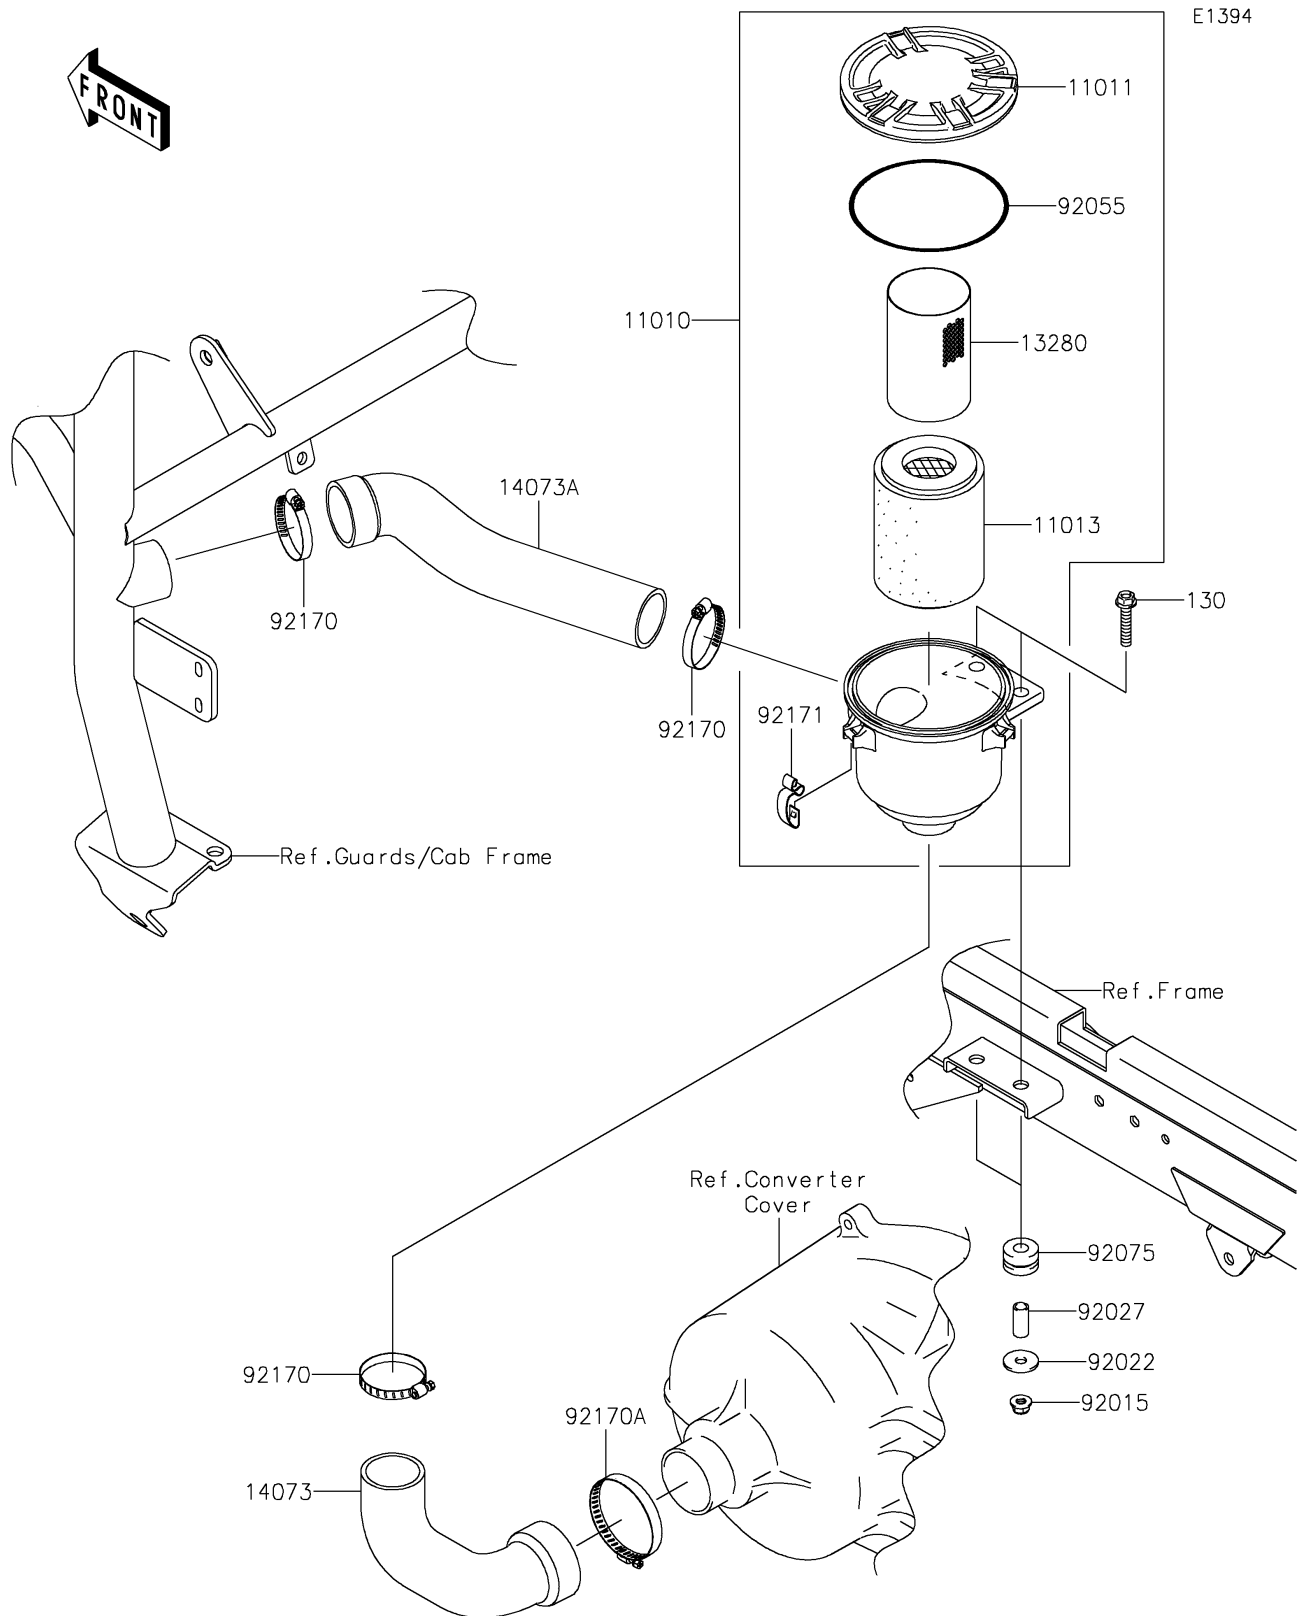

2022 MULE™ 4010 4x4 FE

PARTS DIAGRAM

Air Cleaner-Belt Converter

2022 MULE™ 4010 4x4 FE

PARTS LIST

Air Cleaner-Belt Converter

ITEM NAME

PART NUMBER

QUANTITY
