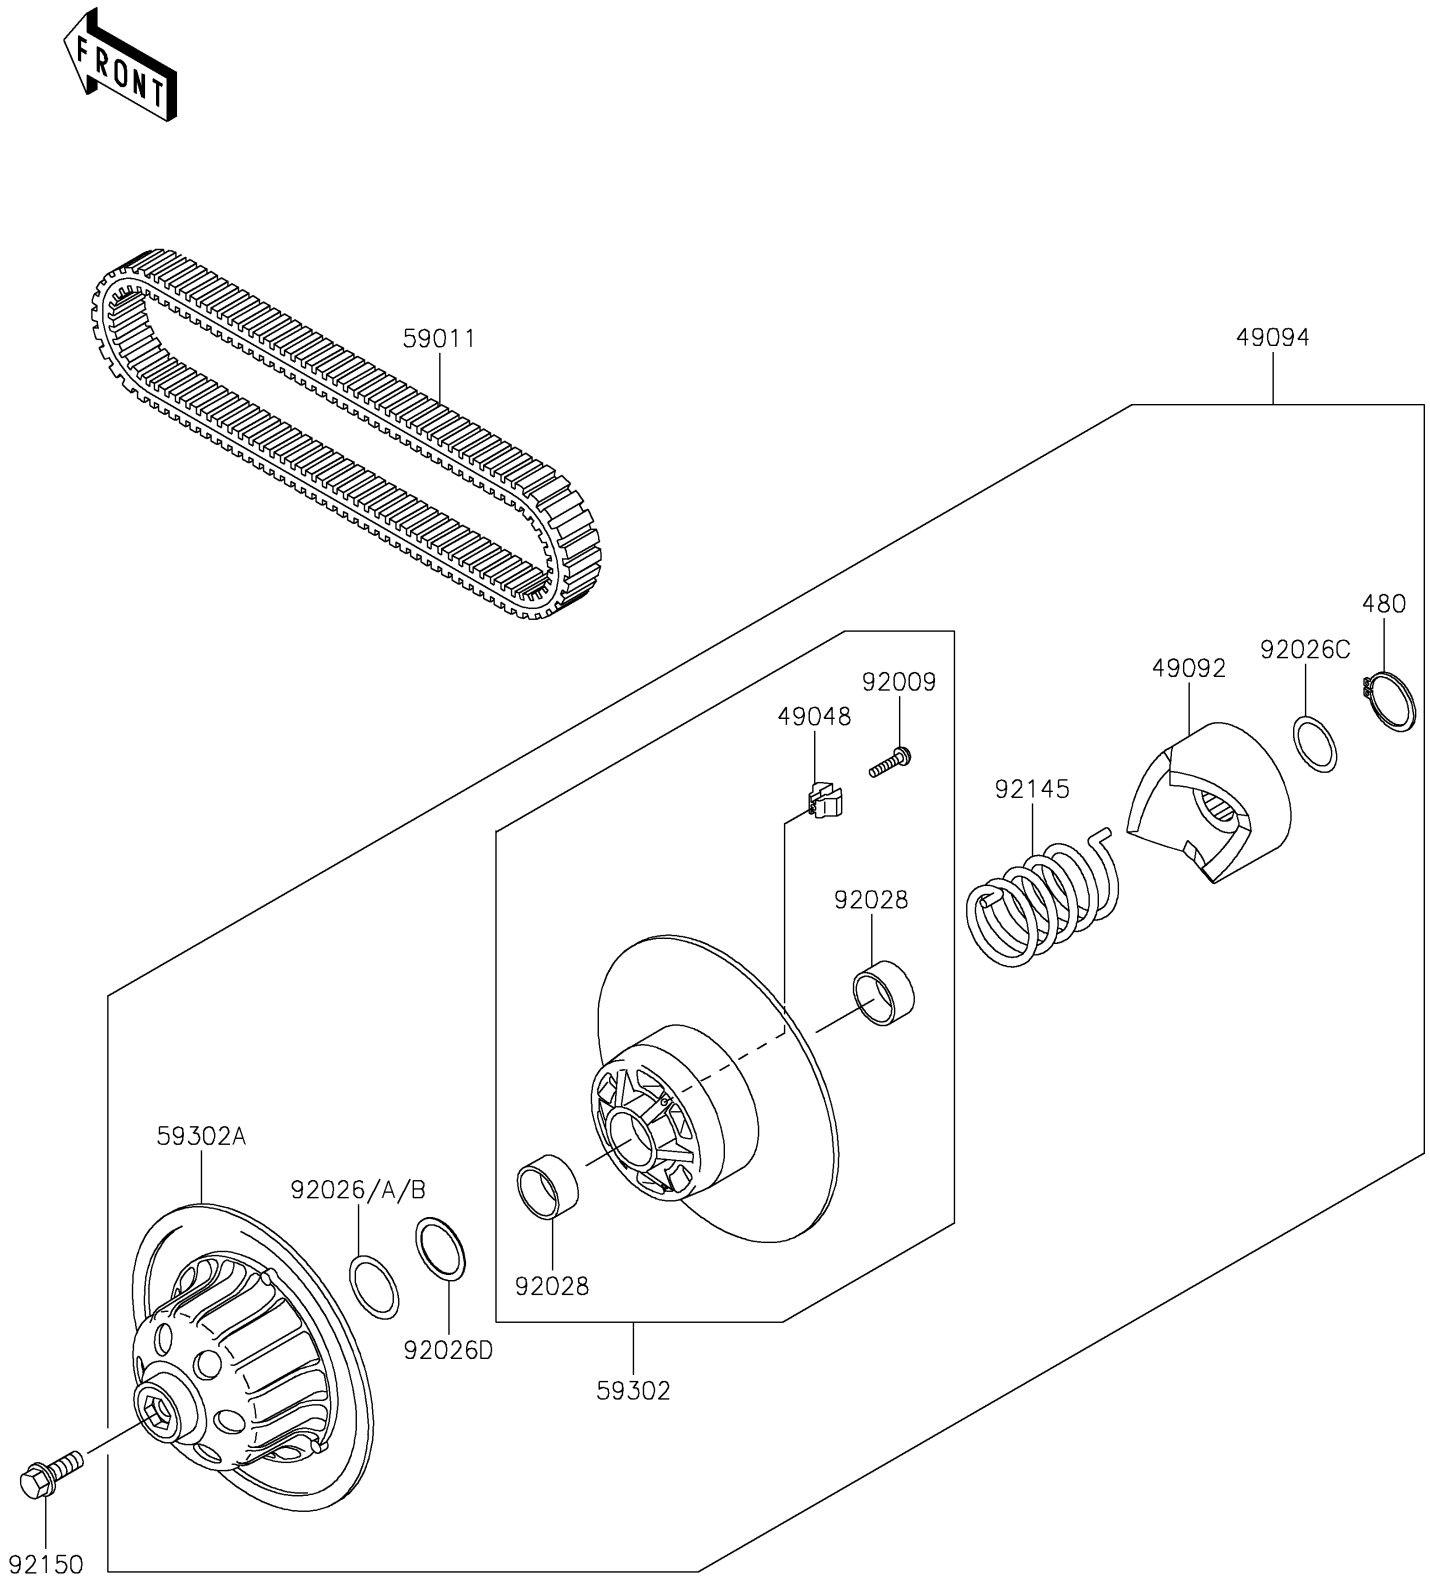

2023 MULE™ 4010 4x4 FE

PARTS DIAGRAM

Driven Converter/Drive Belt

E1392

2023 MULE™ 4010 4x4 FE

PARTS LIST

Driven Converter/Drive Belt

ITEM NAME

PART NUMBER

QUANTITY
