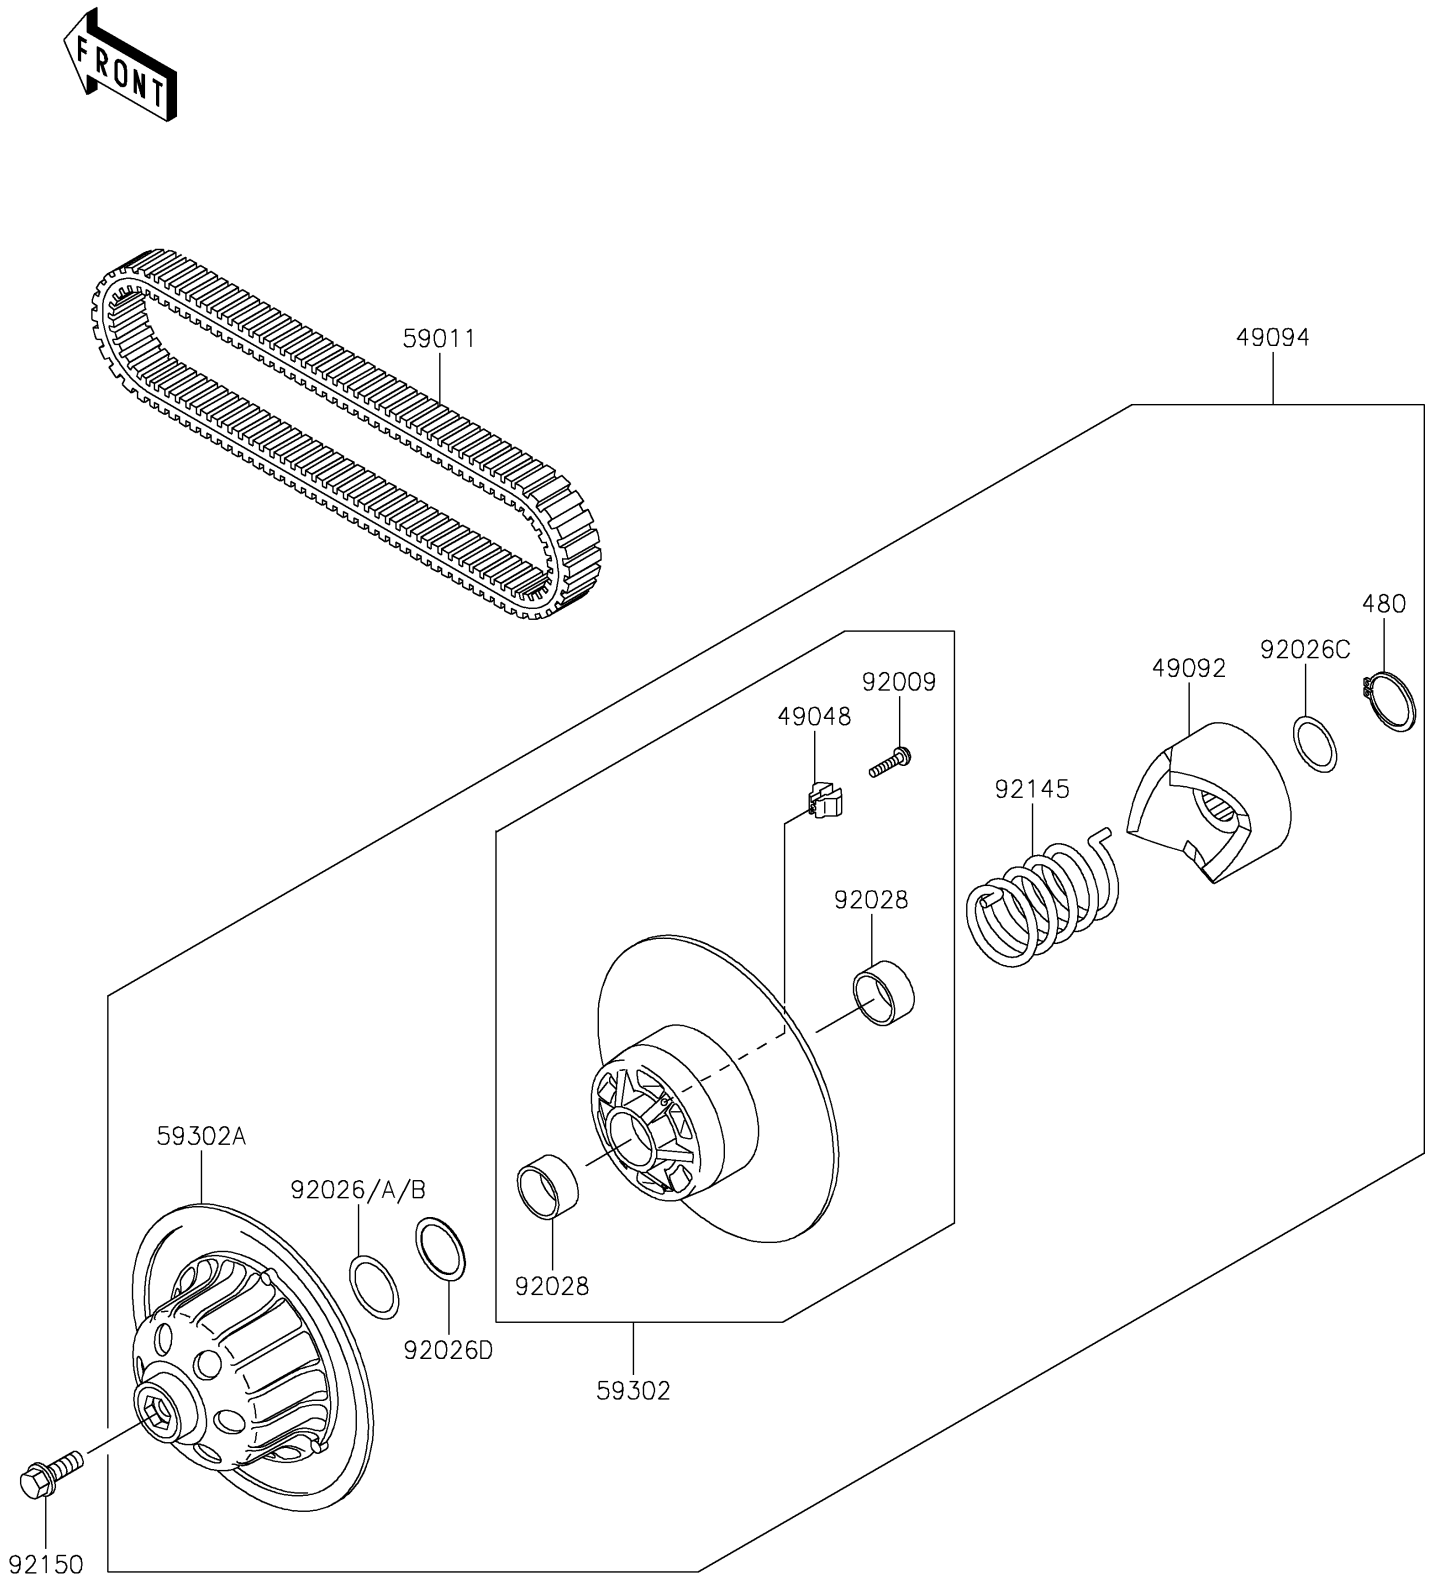

2022 MULE™ 4010 4x4 FE

PARTS DIAGRAM

Driven Converter/Drive Belt

E1392

2022 MULE™ 4010 4x4 FE

PARTS LIST

Driven Converter/Drive Belt

ITEM NAME

PART NUMBER

QUANTITY
