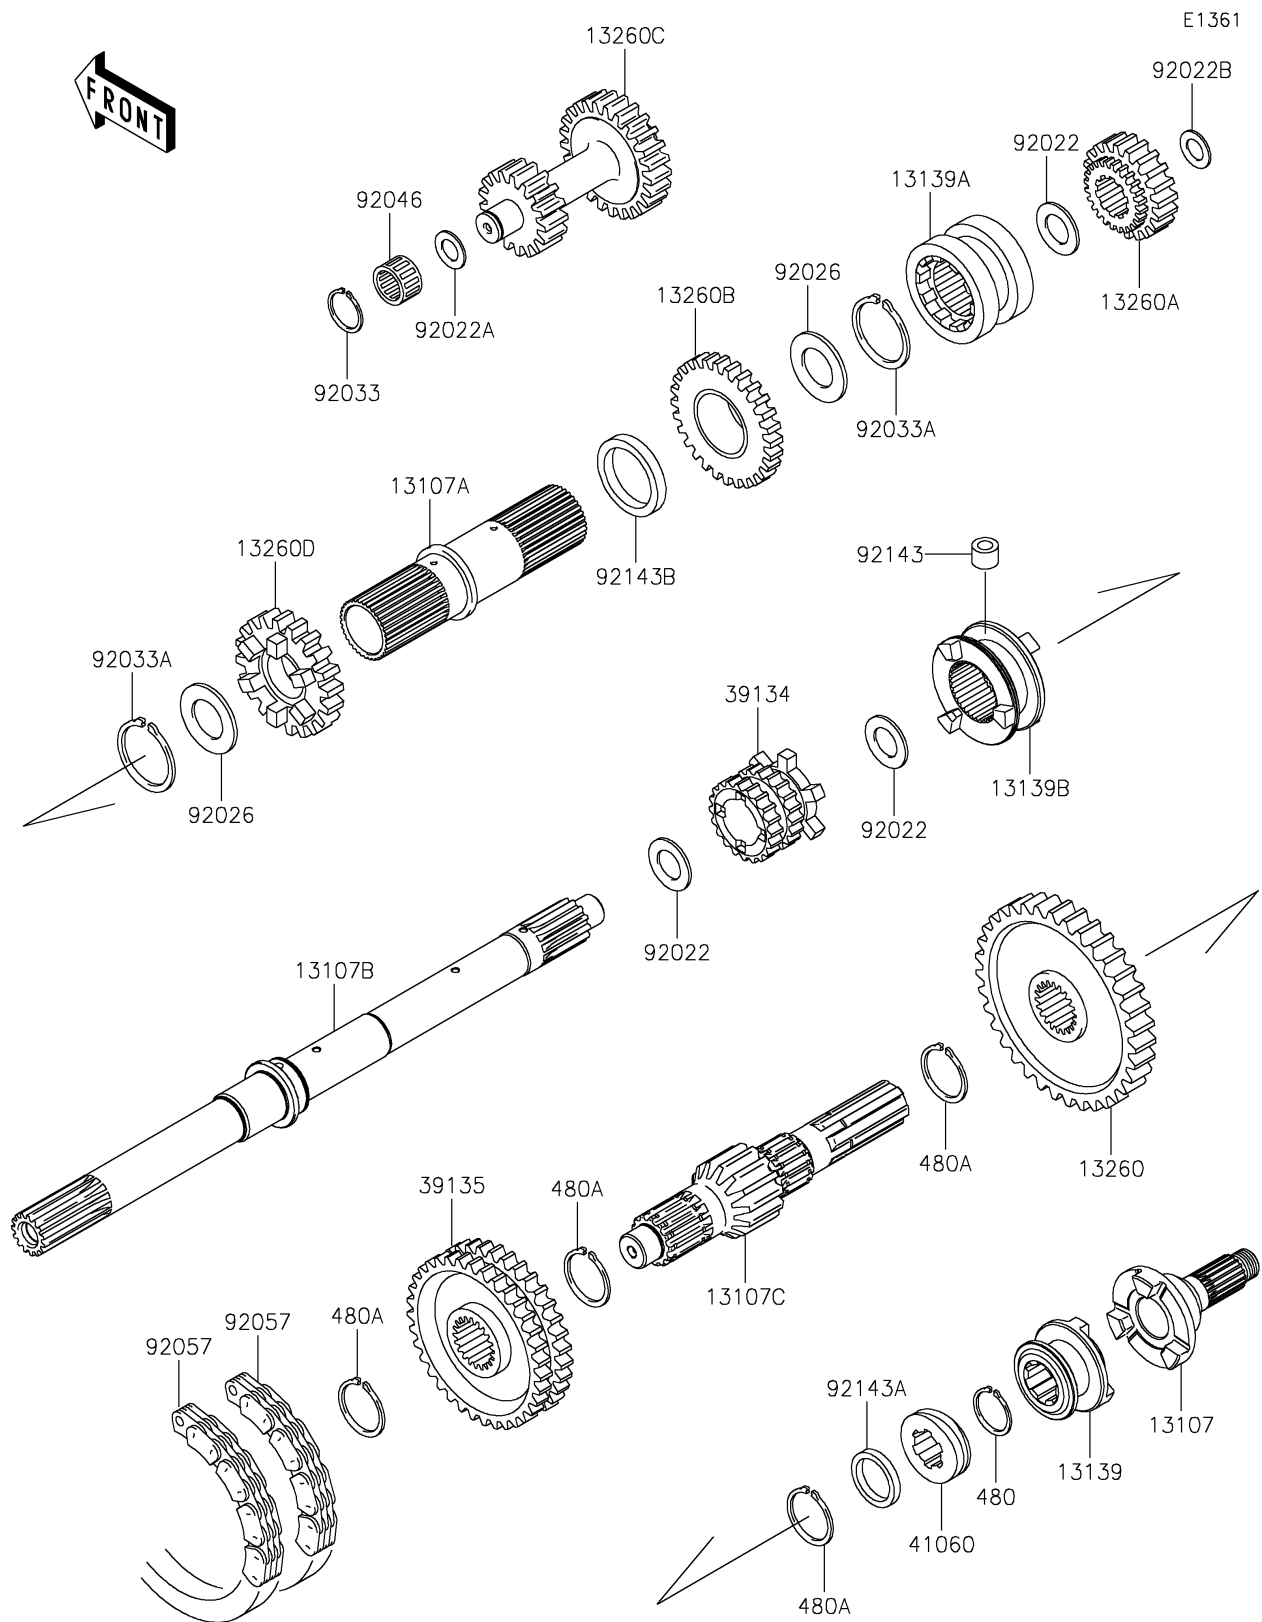

2021 MULE™ 4010 4x4® FE

PARTS DIAGRAM

Transmission

2021 MULE™ 4010 4x4® FE

PARTS LIST

Transmission

ITEM NAME	PART NUMBER	QUANTITY
SHAFT,2WD/4WD (Ref # 13107)	13107-0106	1
SHAFT,INPUT OUTER (Ref # 13107A)	13107-1309	1
SHAFT,INPUT (Ref # 13107B)	13107-1470	1
SHAFT,OUTPUT,14T (Ref # 13107C)	13107-1517	1
SHIFTER,2WD/4WD (Ref # 13139)	13139-0010	1
SHIFTER,SPEED,HI/LOW (Ref # 13139A)	13139-1069	1
SHIFTER,FR/RR (Ref # 13139B)	13139-1072	1
GEAR,OUTPUT REVERSE,51T (Ref # 13260)	13260-1288	1
GEAR,INPUT REDUCTION,20T (Ref # 13260A)	13260-1289	1
GEAR,INPUT REDUCTION,28T (Ref # 13260B)	13260-1290	1
GEAR,REDUCTION,17T&25T (Ref # 13260C)	13260-1291	1
GEAR,INPUT 28T (Ref # 13260D)	13260-1462	1
SPROCKET-DRIVE,20T (Ref # 39134)	39134-1055	1
SPROCKET-DRIVEN,41T (Ref # 39135)	39135-1055	1
GEAR-METER SCREW (Ref # 41060)	41060-1147	1
WASHER,25.3X33X1 (Ref # 92022)	92022-1109	3
WASHER,17.3X28X1 (Ref # 92022A)	92022-255	1
WASHER,17.3X30X1.4 (Ref # 92022B)	92022-270	1
SPACER,35.3X44X0.5 (Ref # 92026)	92026-1375	2
RING-SNAP (Ref # 92033)	92033-032	1
RING-SNAP (Ref # 92033A)	92033-1269	2
BEARING-NEEDLE,K17X23X13.8 (Ref # 92046)	92046-1184	1
CHAIN,REVERSE,81RH2520,54L (Ref # 92057)	92057-1364	2
COLLAR,8X14X10.5 (Ref # 92143)	92143-1497	1
COLLAR,25X32X4.5 (Ref # 92143A)	92143-1597	1
COLLAR (Ref # 92143B)	92143-1599	1
CIRCLIP-TYPE-C,25MM (Ref # 480)	480J2500	1
CIRCLIP-TYPE-C,30MM (Ref # 480A)	480J3000	4