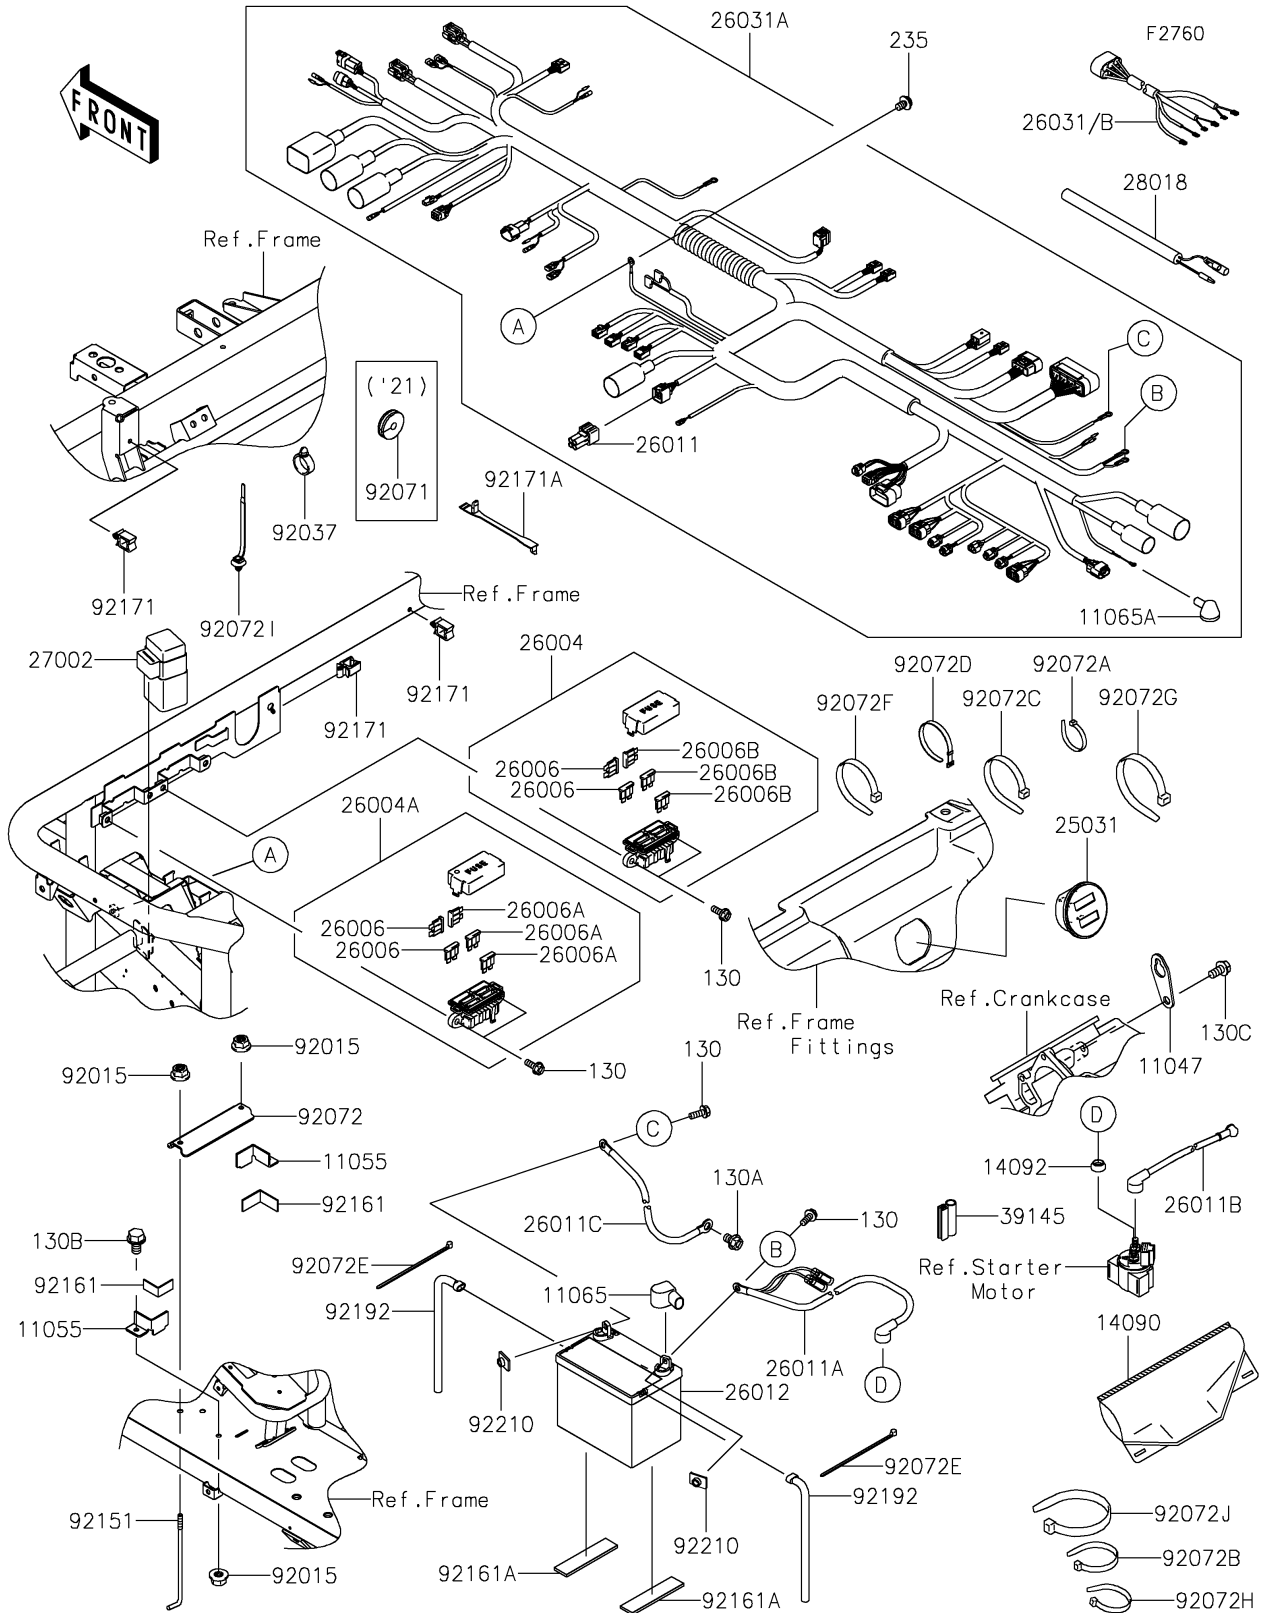

2022 MULE™ 4000

PARTS DIAGRAM

Chassis Electrical Equipment

2022 MULE™ 4000

PARTS LIST

Chassis Electrical Equipment

ITEM NAME

PART NUMBER

QUANTITY
