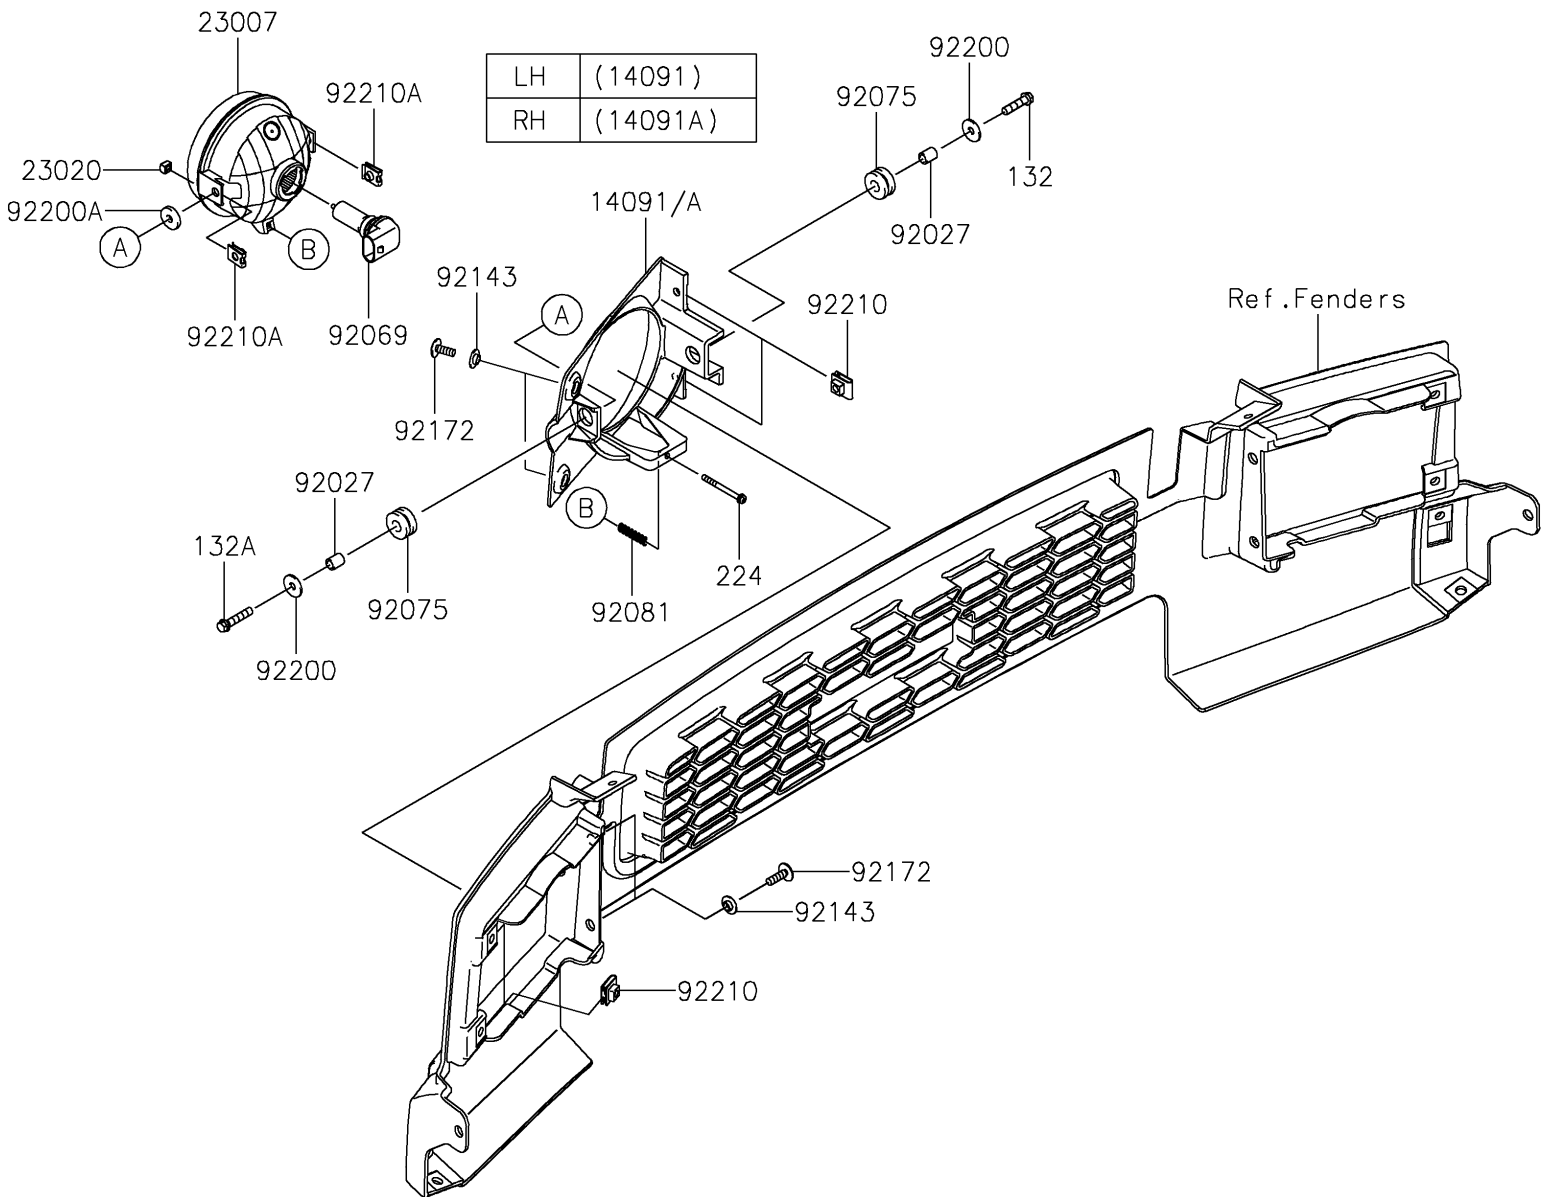

2021 MULE™ 4000

PARTS DIAGRAM

Headlight(s)

F2710

2021 MULE™ 4000

PARTS LIST

Headlight(s)

Kawasaki

Let the Good Times Roll®

ITEM NAME

PART NUMBER

QUANTITY
