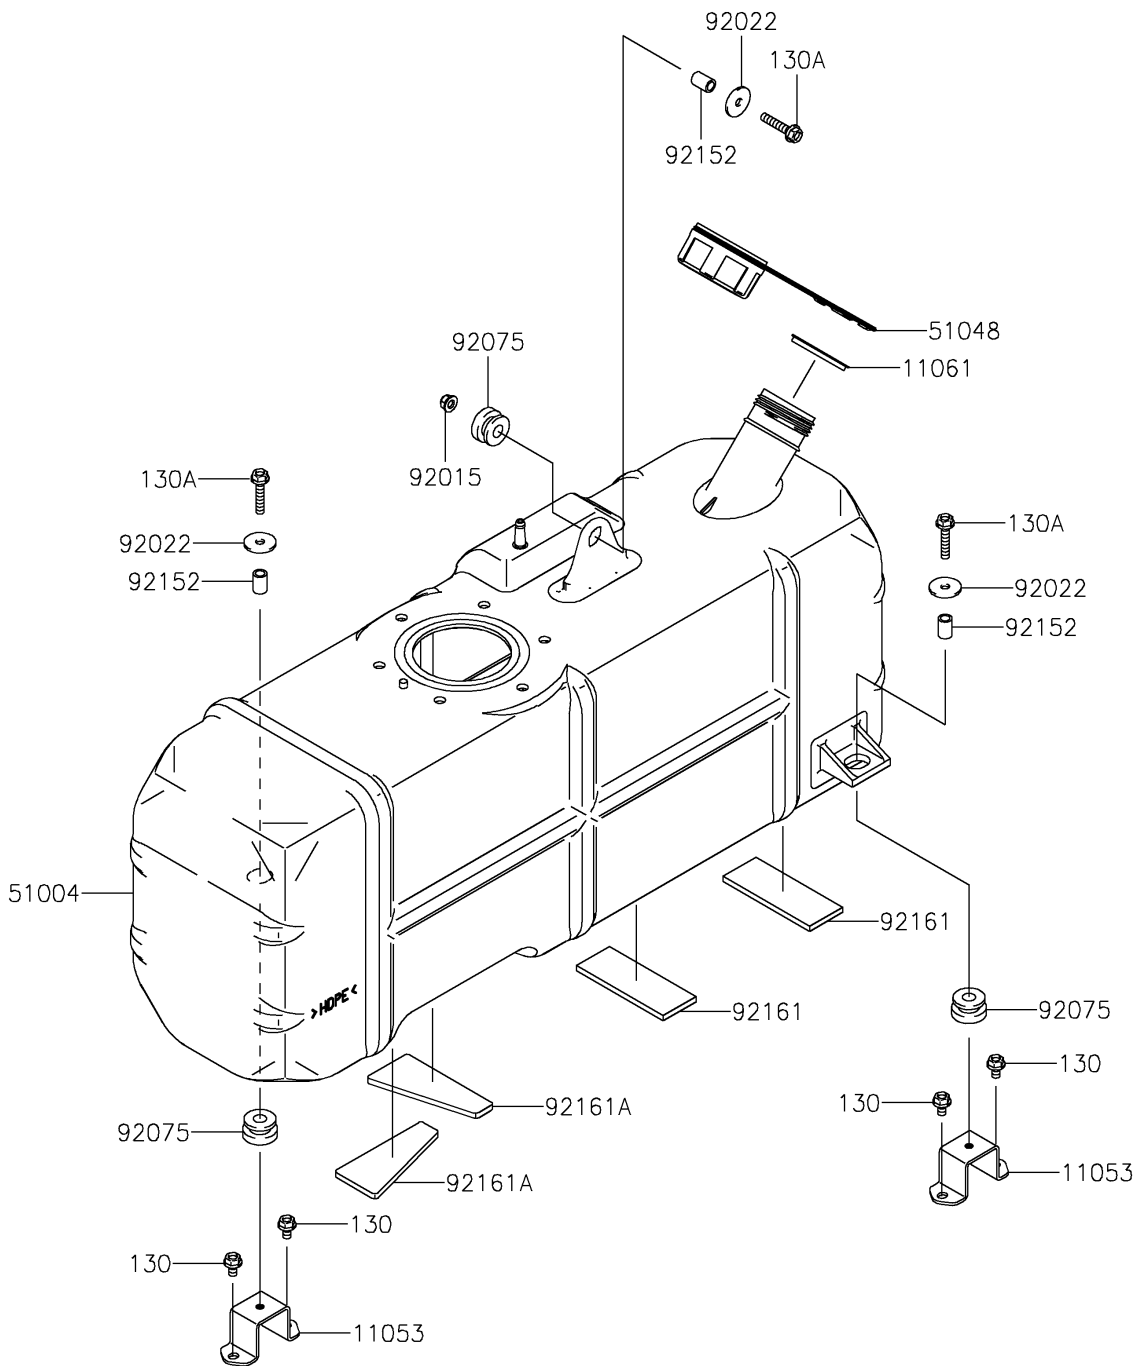

2021 MULE™ 4000

PARTS DIAGRAM

Fuel Tank

F2410

2021 MULE™ 4000

PARTS LIST

Fuel Tank

ITEM NAME

PART NUMBER

QUANTITY
