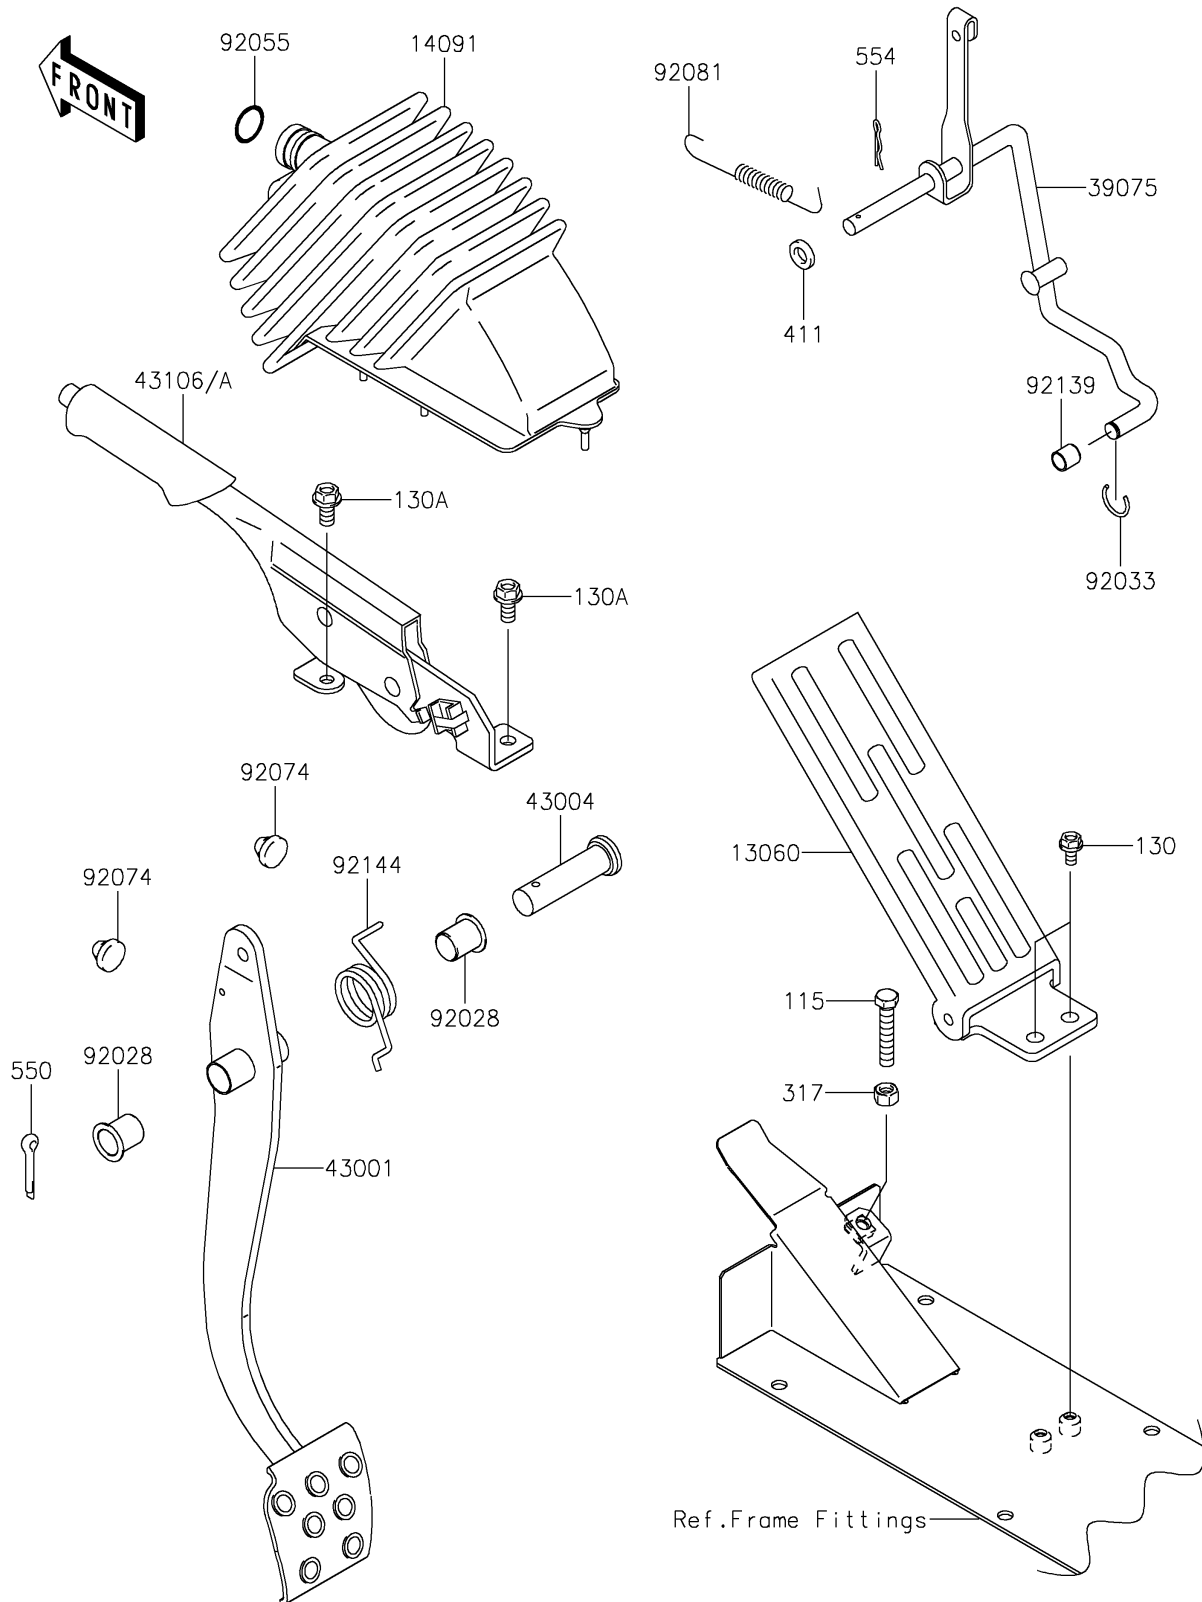

## PARTS DIAGRAM

### Brake Pedal/Throttle Lever

F2260

## PARTS LIST

### Brake Pedal/Throttle Lever

**ITEM NAME**

**PART NUMBER**

**QUANTITY**

---