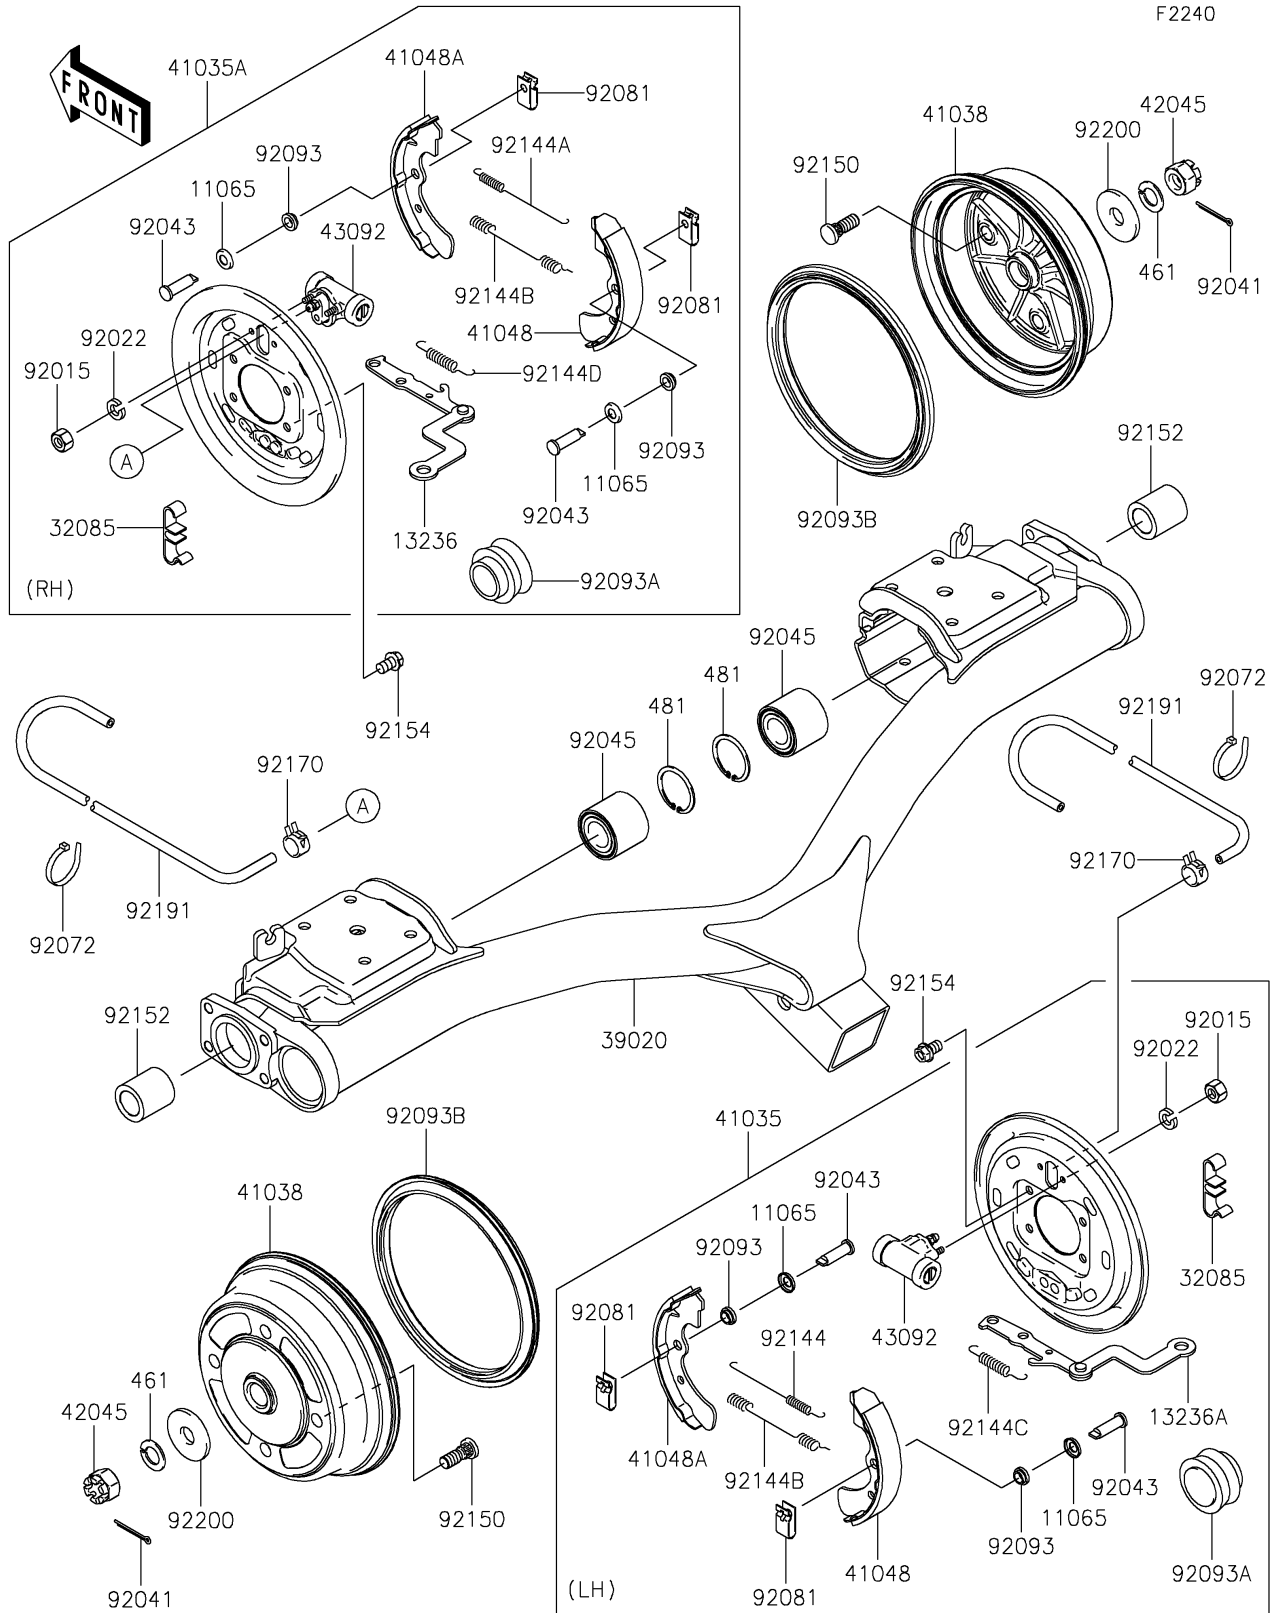

2022 MULE™ 4000

PARTS DIAGRAM

Rear Hubs/Brakes

2022 MULE™ 4000

PARTS LIST

Rear Hubs/Brakes

ITEM NAME

PART NUMBER

QUANTITY
