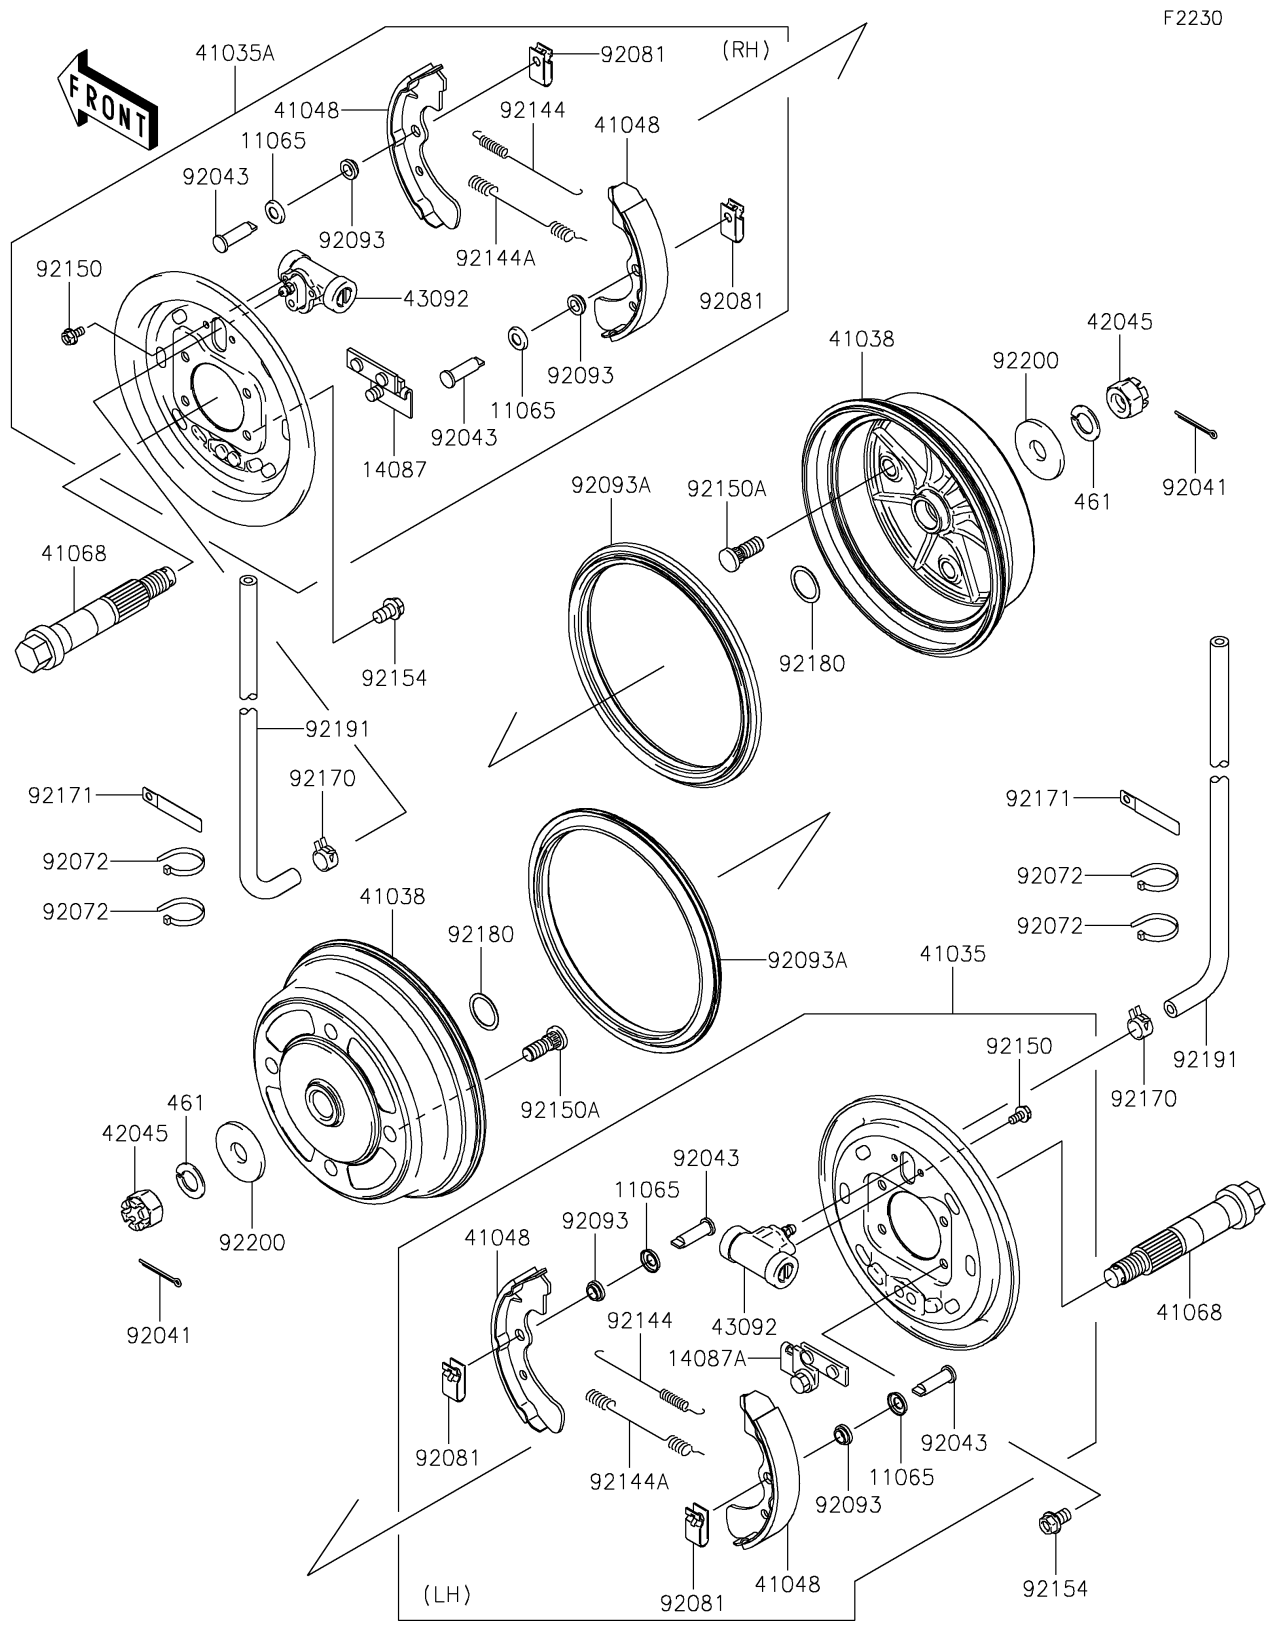

2022 MULE™ 4000

PARTS DIAGRAM

Front Hubs/Brakes

2022 MULE™ 4000

PARTS LIST

Front Hubs/Brakes

ITEM NAME

PART NUMBER

QUANTITY
