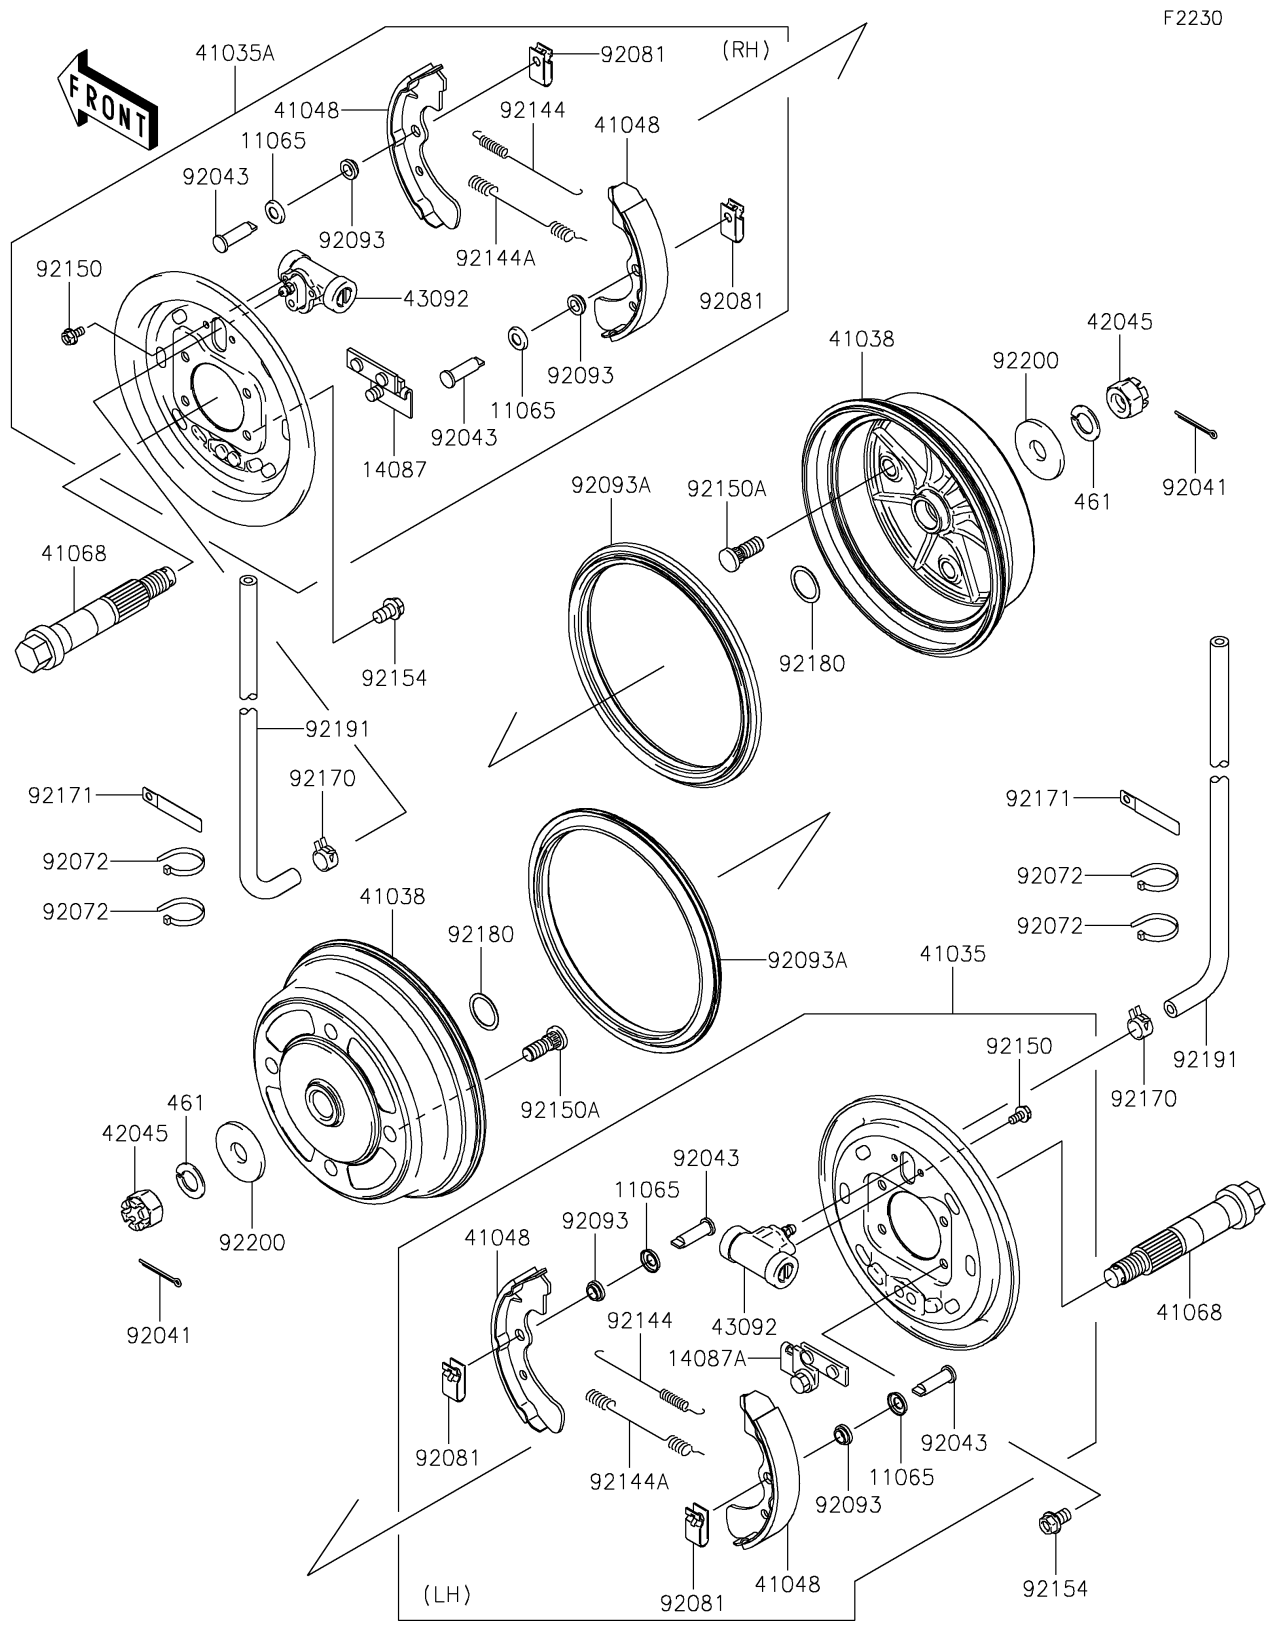

2021 MULE™ 4000

PARTS DIAGRAM

Front Hubs/Brakes

F2230

2021 MULE™ 4000

PARTS LIST

Front Hubs/Brakes

ITEM NAME

PART NUMBER

QUANTITY
