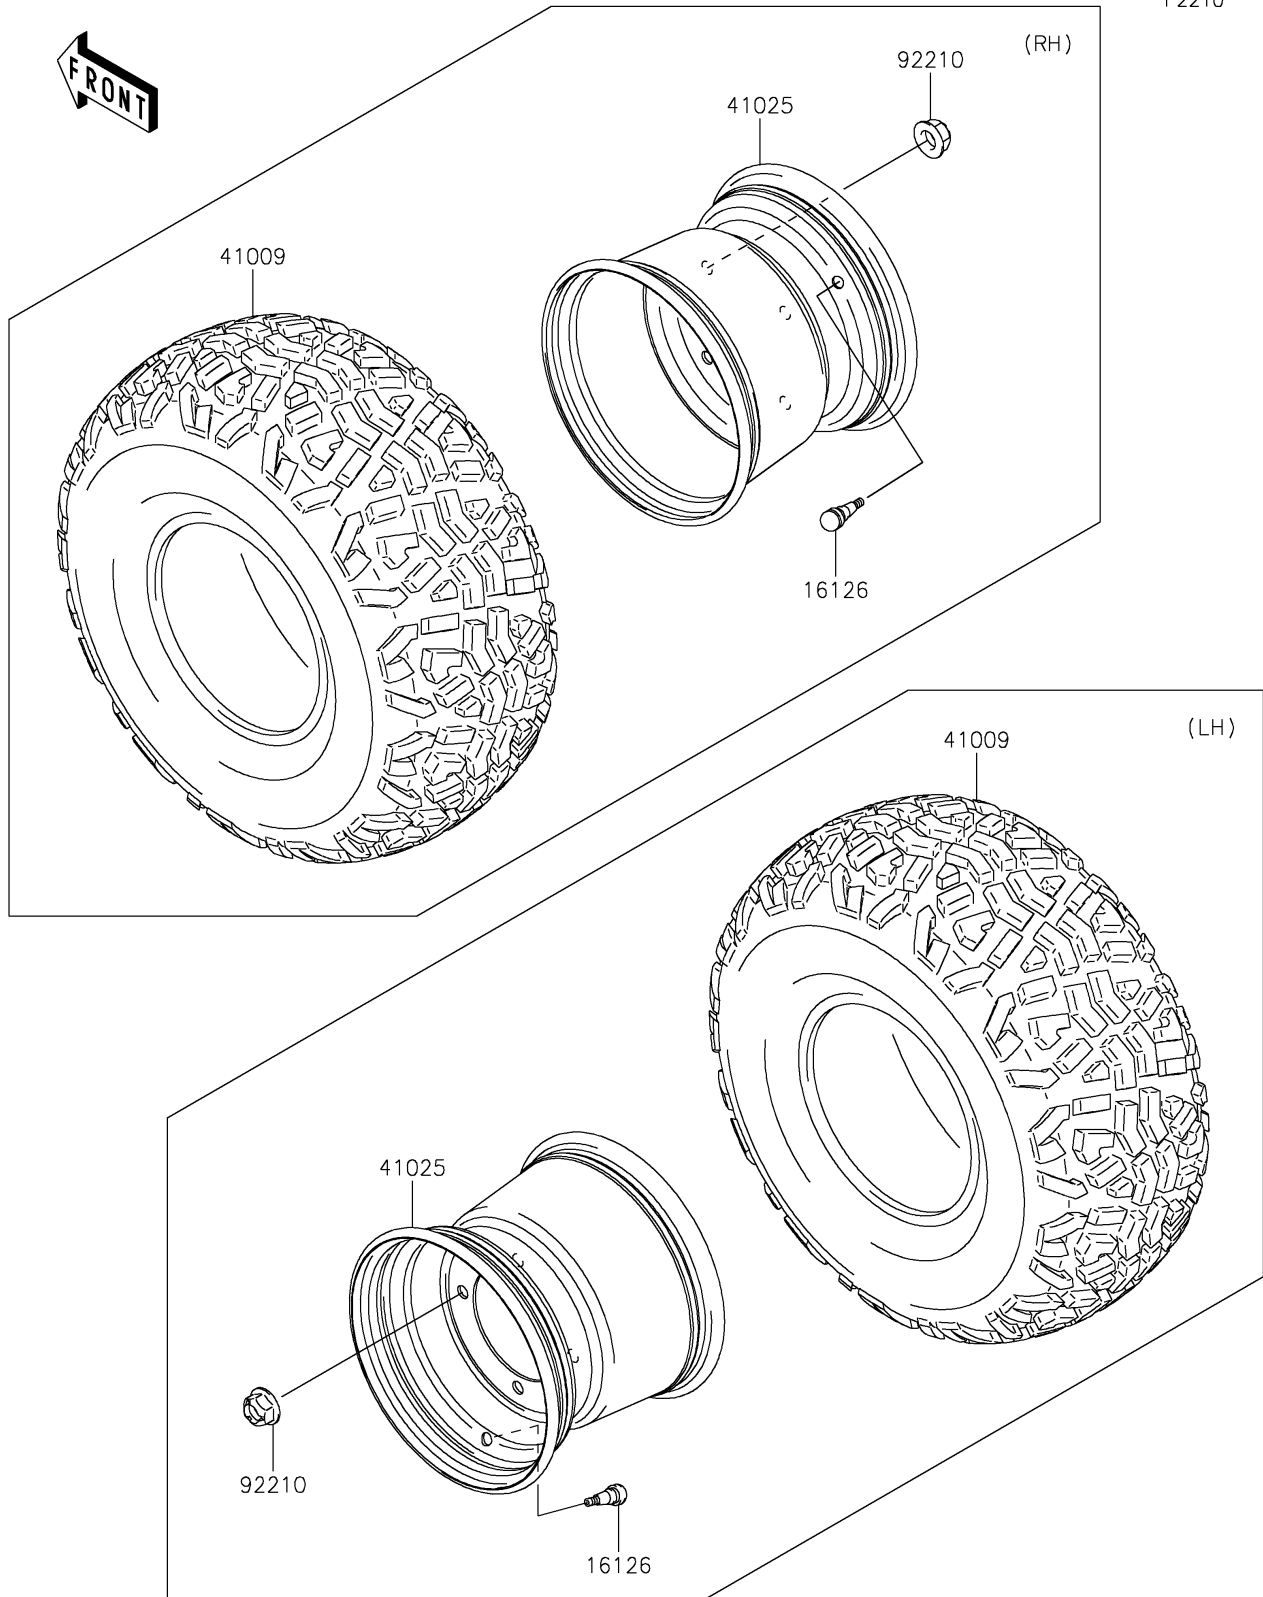

2022 MULE™ 4000

PARTS DIAGRAM

Wheels/Tires

F2210

2022 MULE™ 4000

PARTS LIST

Wheels/Tires

Kawasaki

Let the Good Times Roll®

ITEM NAME

PART NUMBER

QUANTITY
