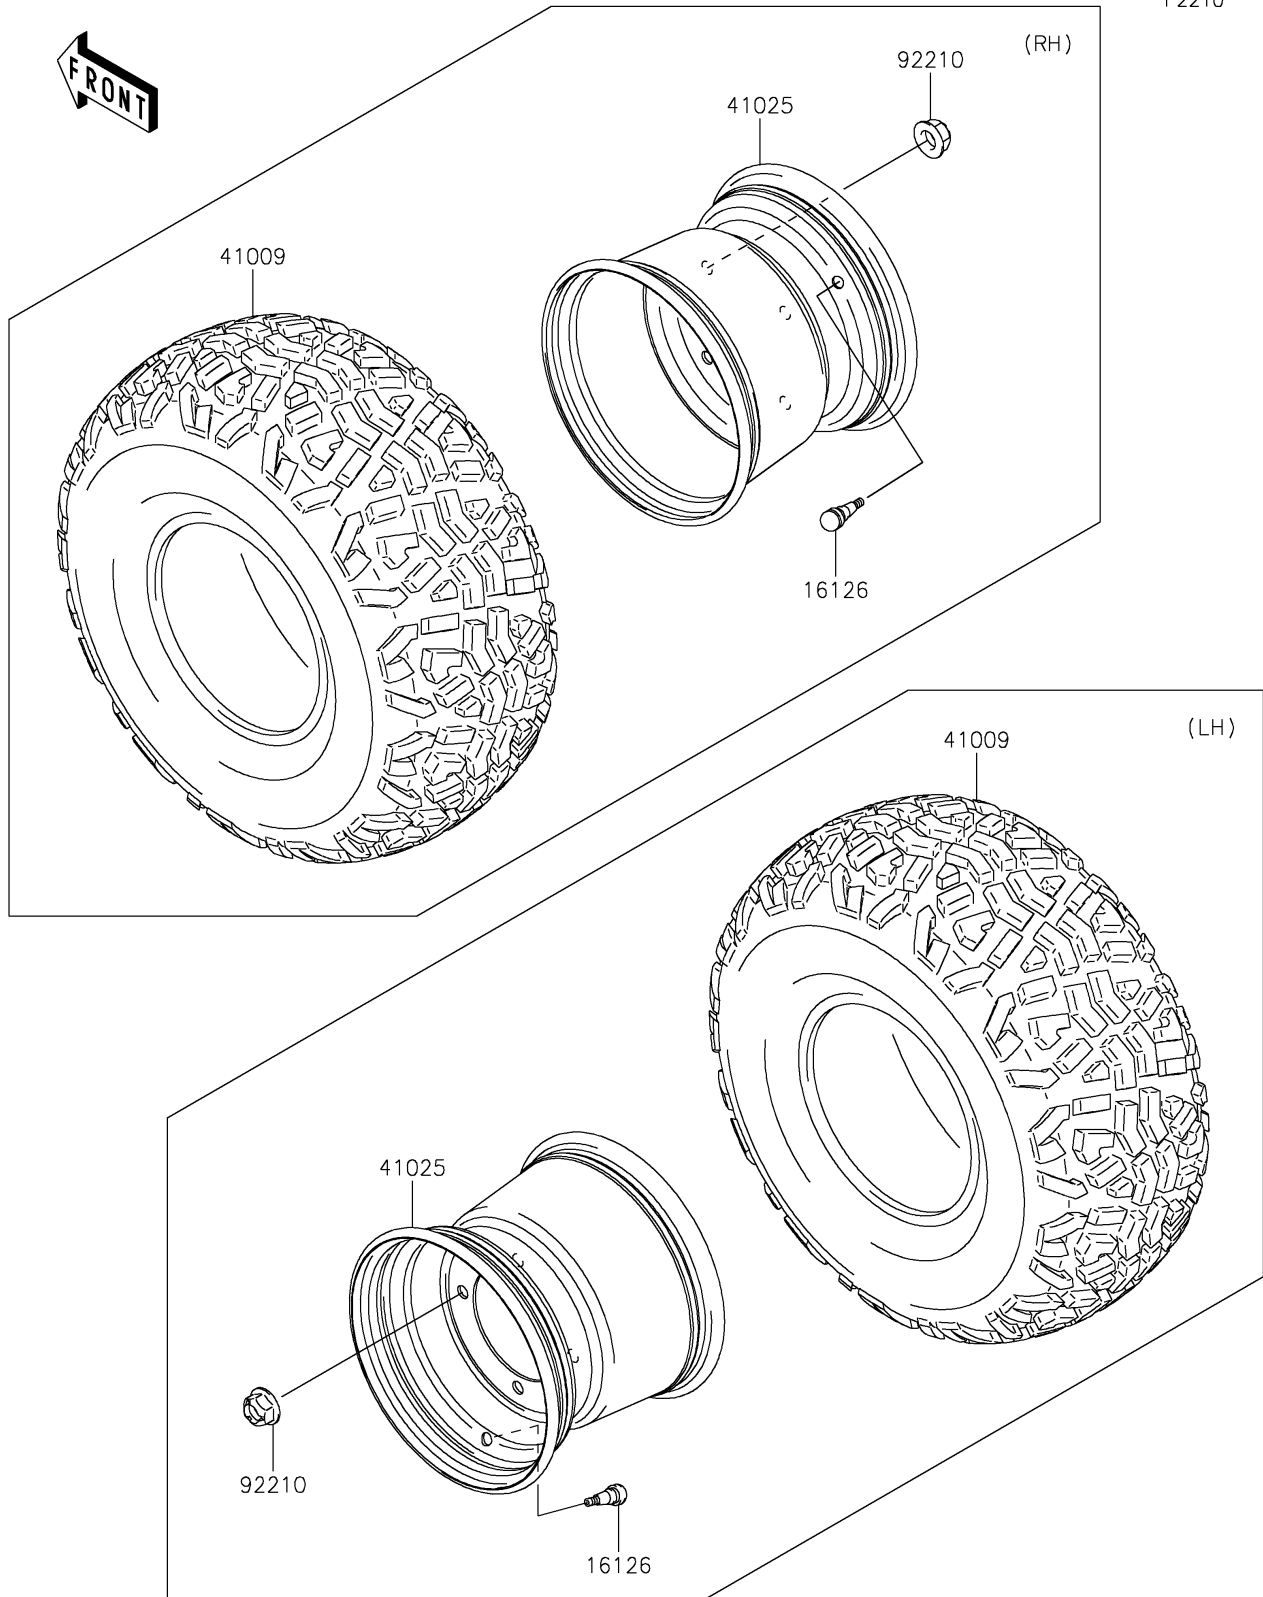

2021 MULE™ 4000

PARTS DIAGRAM

Wheels/Tires

F2210

2021 MULE™ 4000

PARTS LIST

Wheels/Tires

ITEM NAME

PART NUMBER

QUANTITY
