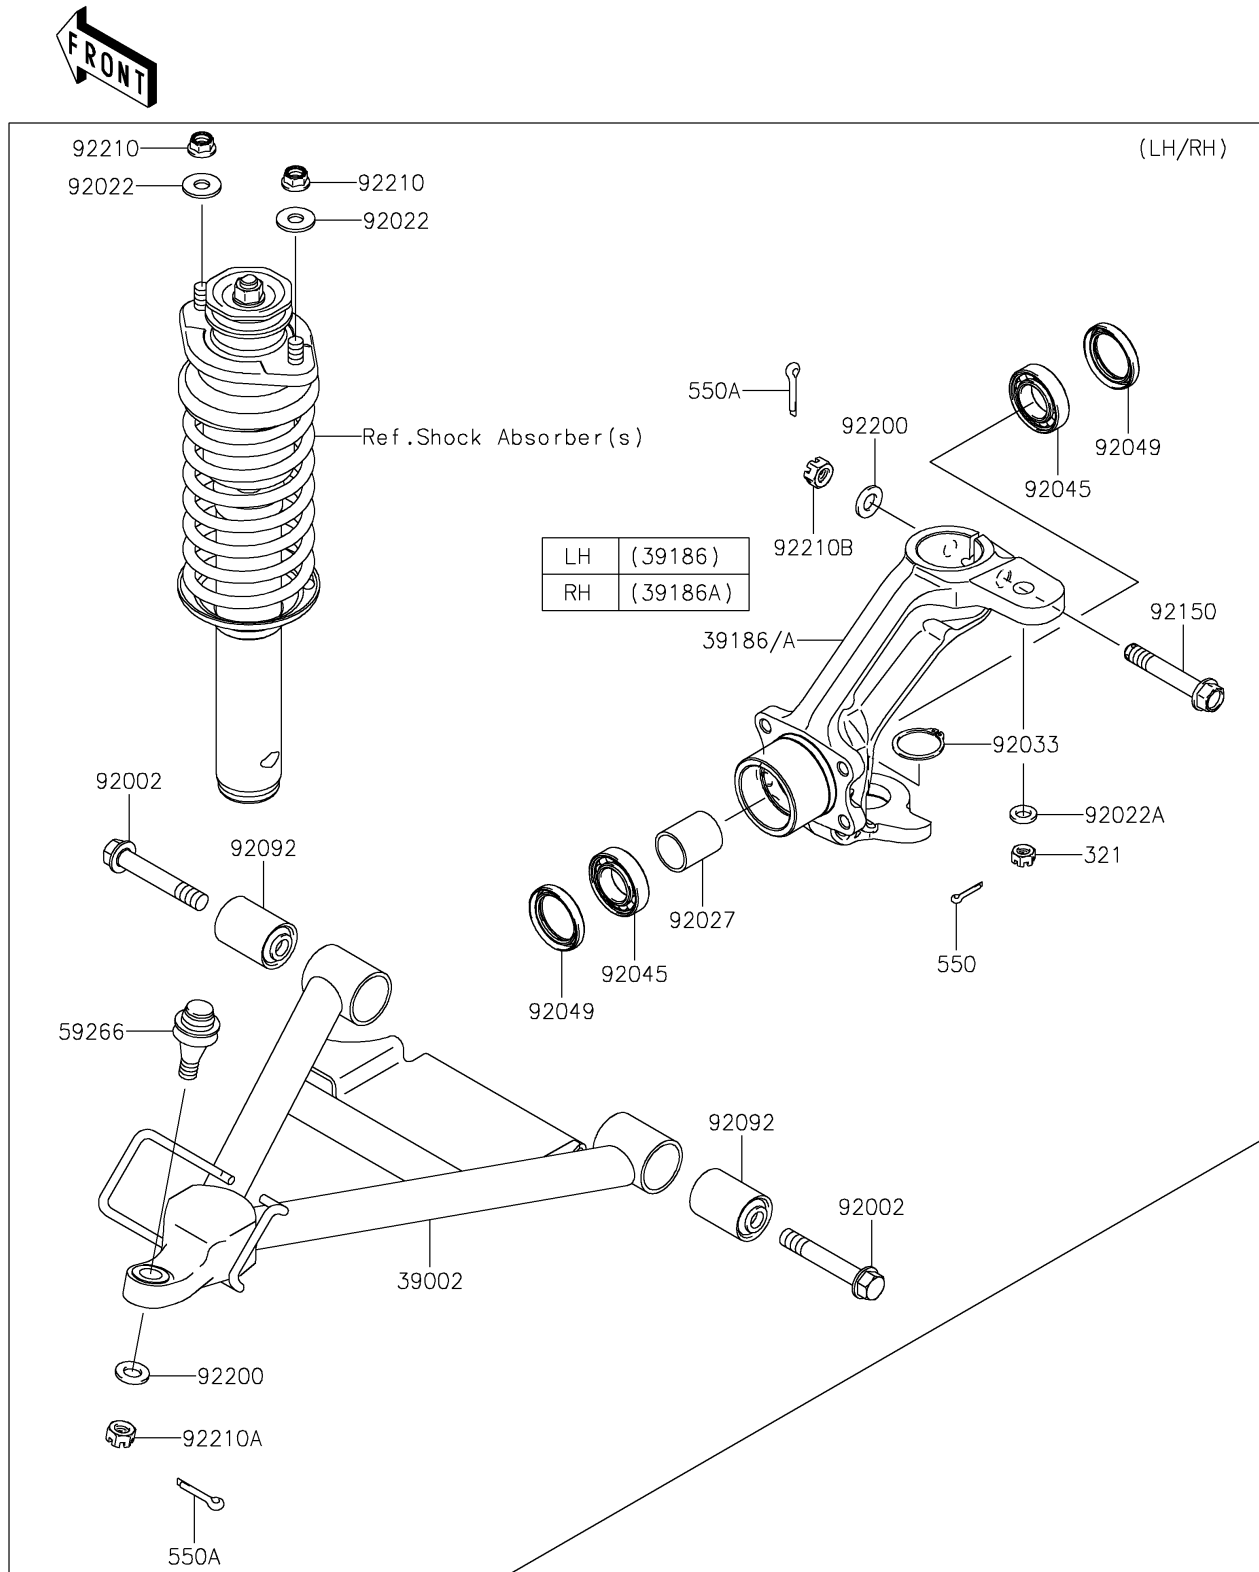

2022 MULE™ 4000

PARTS DIAGRAM

Front Suspension

F2152

2022 MULE™ 4000

PARTS LIST

Front Suspension

ITEM NAME

PART NUMBER

QUANTITY
