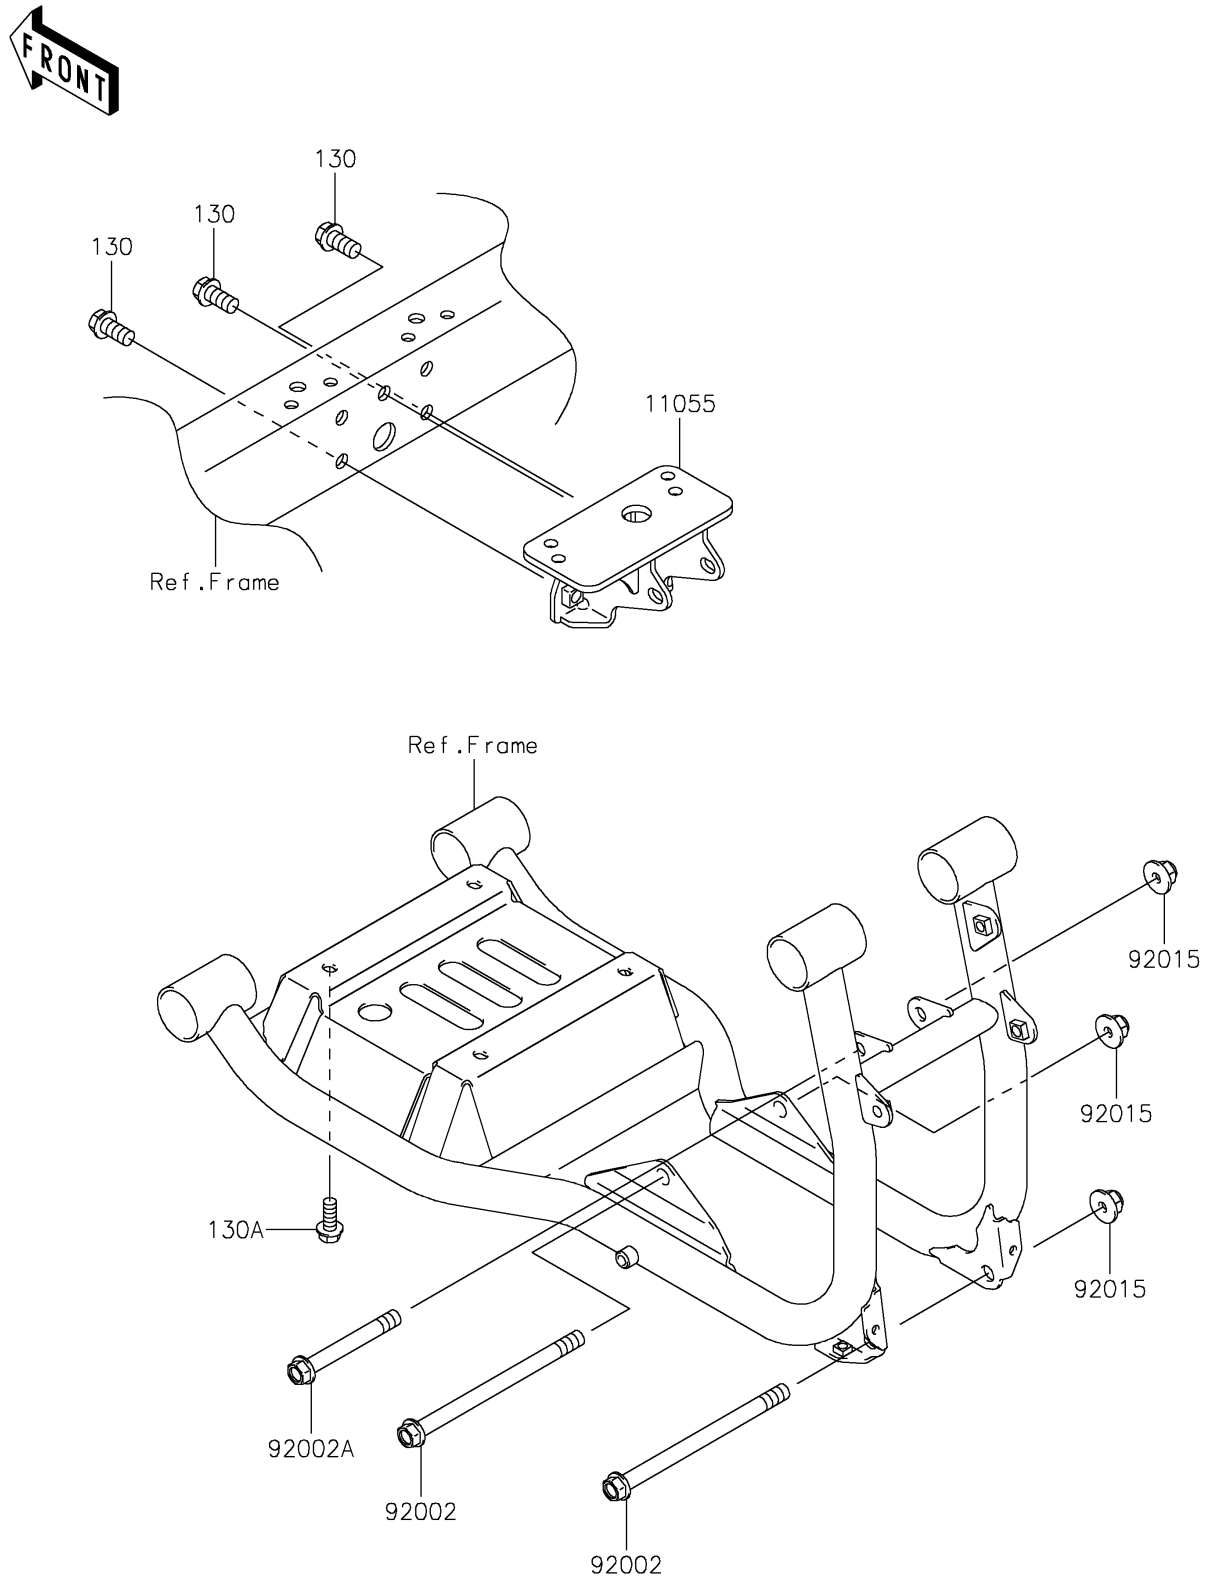

2022 MULE™ 4000

PARTS DIAGRAM

Engine Mount

F2122

2022 MULE™ 4000

PARTS LIST

Engine Mount

ITEM NAME	PART NUMBER	QUANTITY
BRACKET,FRONT GEAR CASE (Ref # 11055)	11055-1469	1
BOLT,10X145 (Ref # 92002)	92002-1348	2
BOLT,FLANGED,10X80 (Ref # 92002A)	92002-1764	1
NUT,LOCK,10MM (Ref # 92015)	92015-1597	3
BOLT-FLANGED,10X20 (Ref # 130)	130BA1020	3
BOLT-FLANGED,8X20 (Ref # 130A)	130CA0820	4