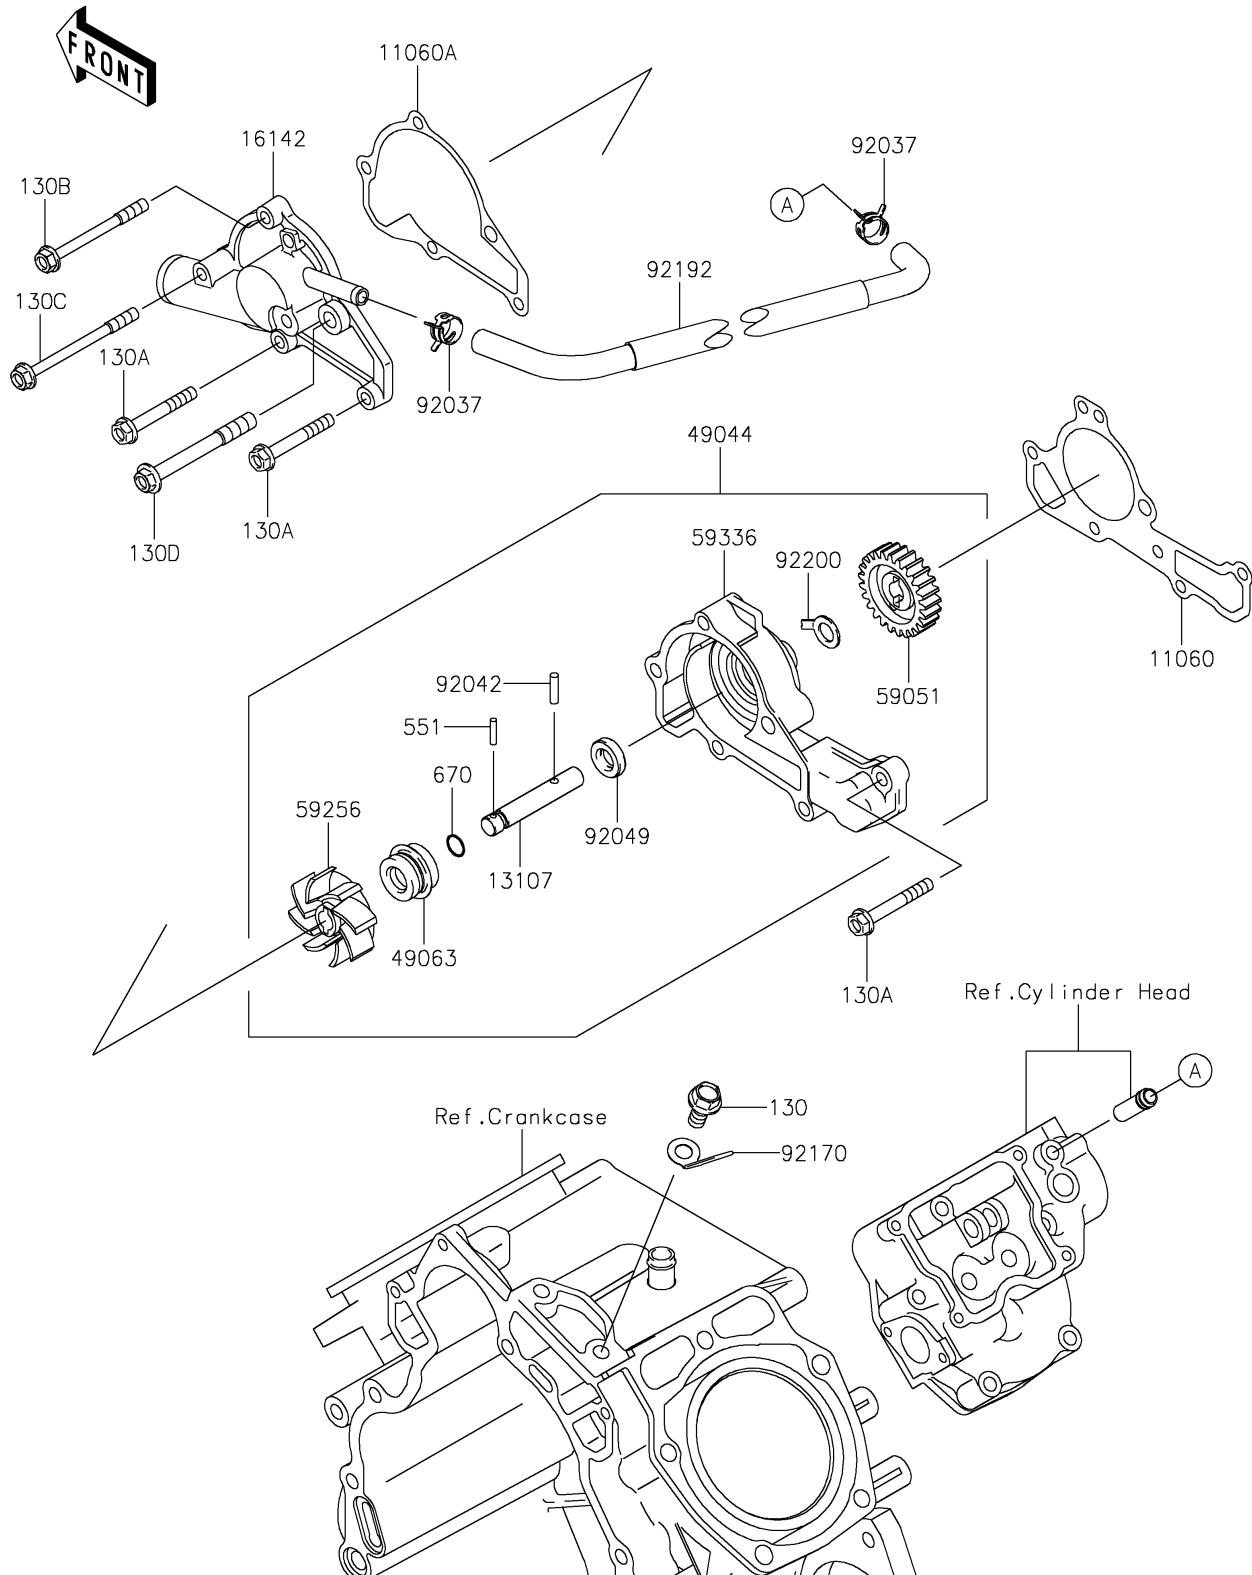

2021 MULE™ 4000

PARTS DIAGRAM

Water Pump

E3031

2021 MULE™ 4000

PARTS LIST

Water Pump

ITEM NAME

PART NUMBER

QUANTITY
