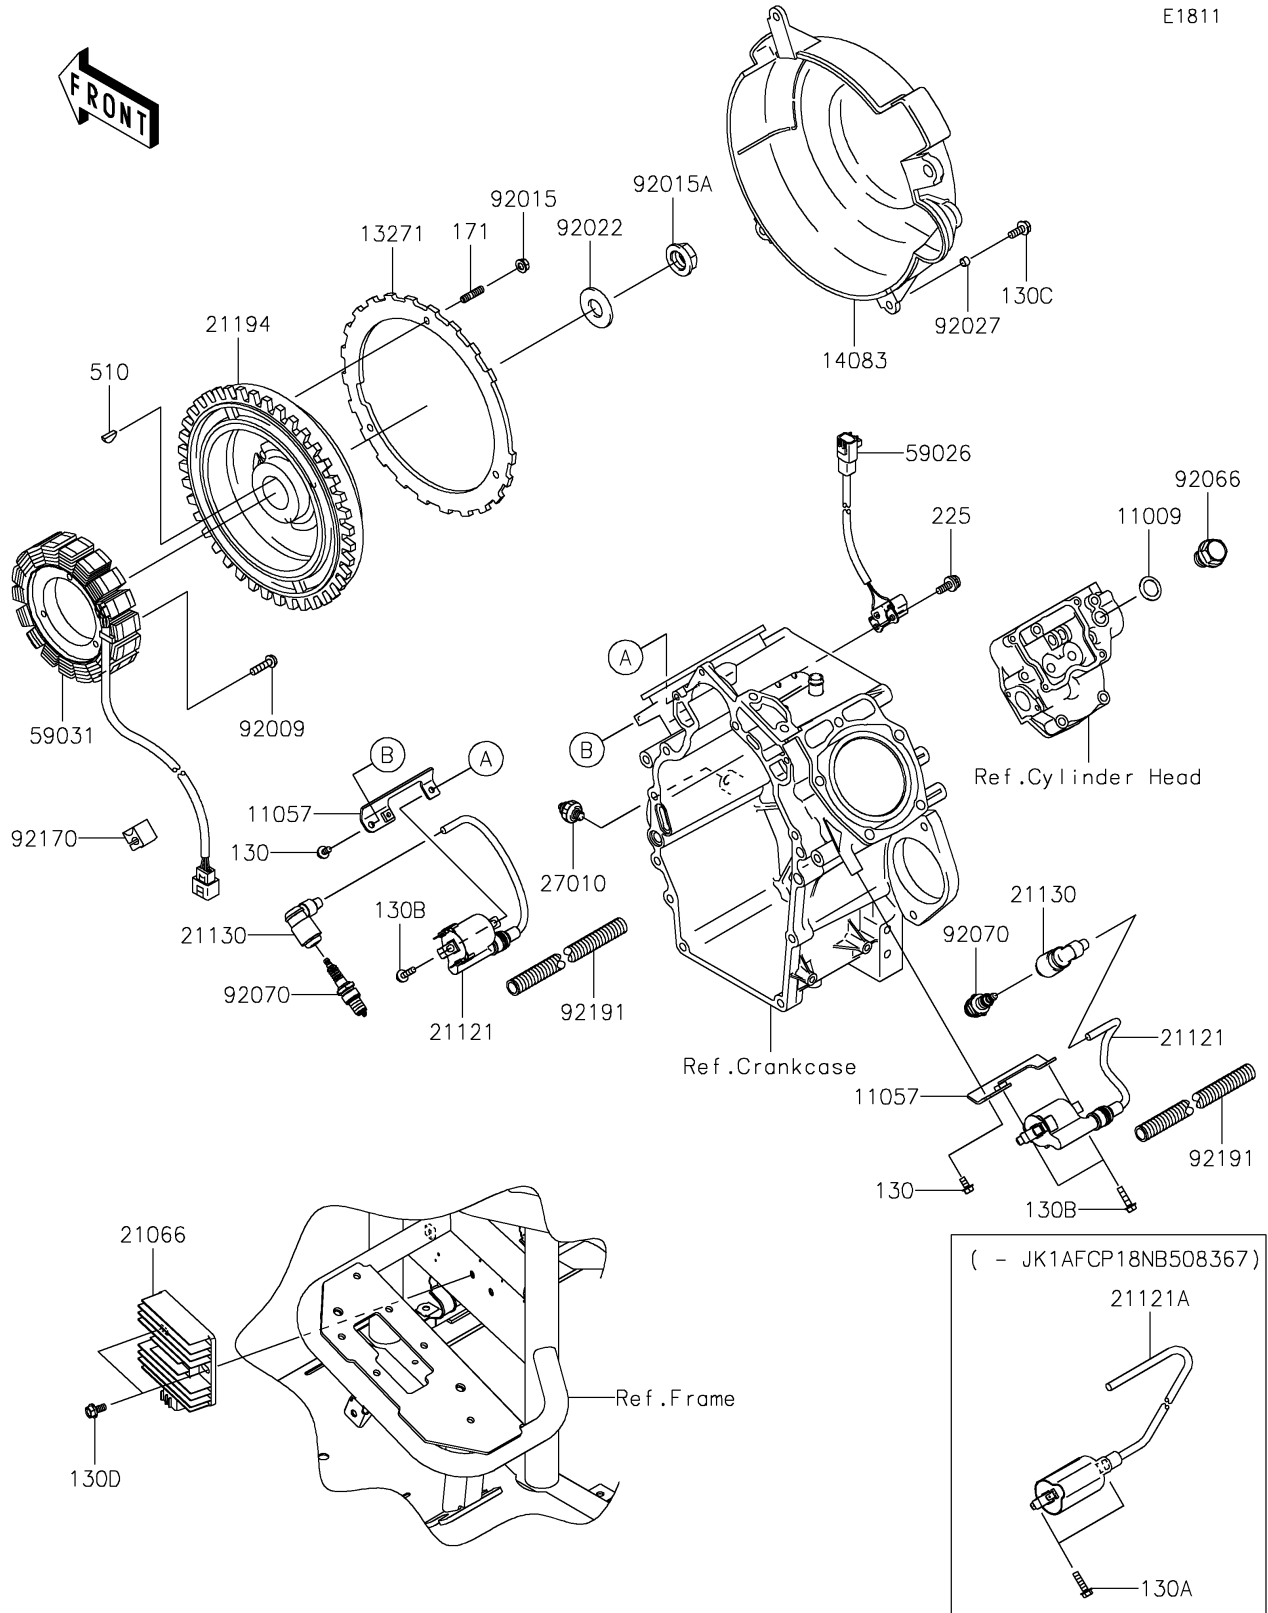

2021 MULE™ 4000

PARTS DIAGRAM

Generator/Ignition Coil

E1811

2021 MULE™ 4000

PARTS LIST

Generator/Ignition Coil

ITEM NAME

PART NUMBER

QUANTITY
