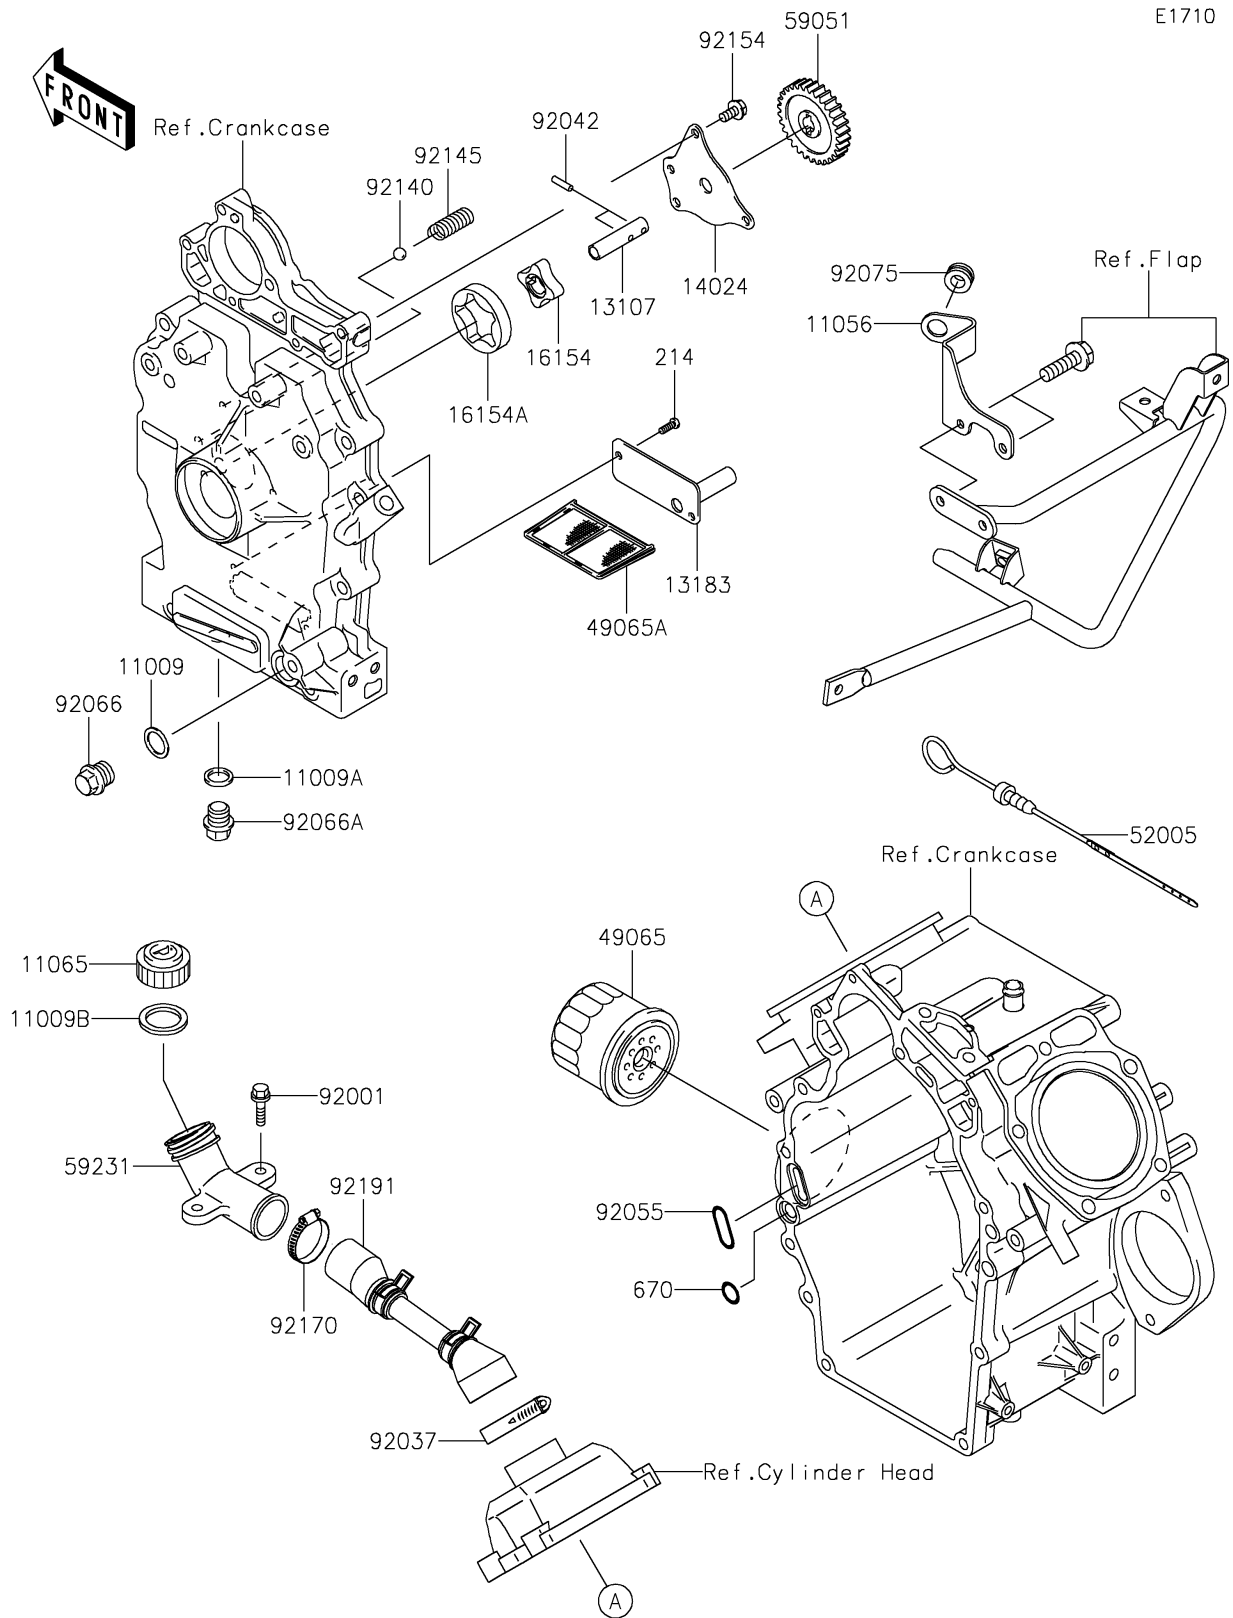

2022 MULE™ 4000

PARTS DIAGRAM

Oil Pump/Oil Filter

2022 MULE™ 4000

PARTS LIST

Oil Pump/Oil Filter

ITEM NAME

PART NUMBER

QUANTITY
