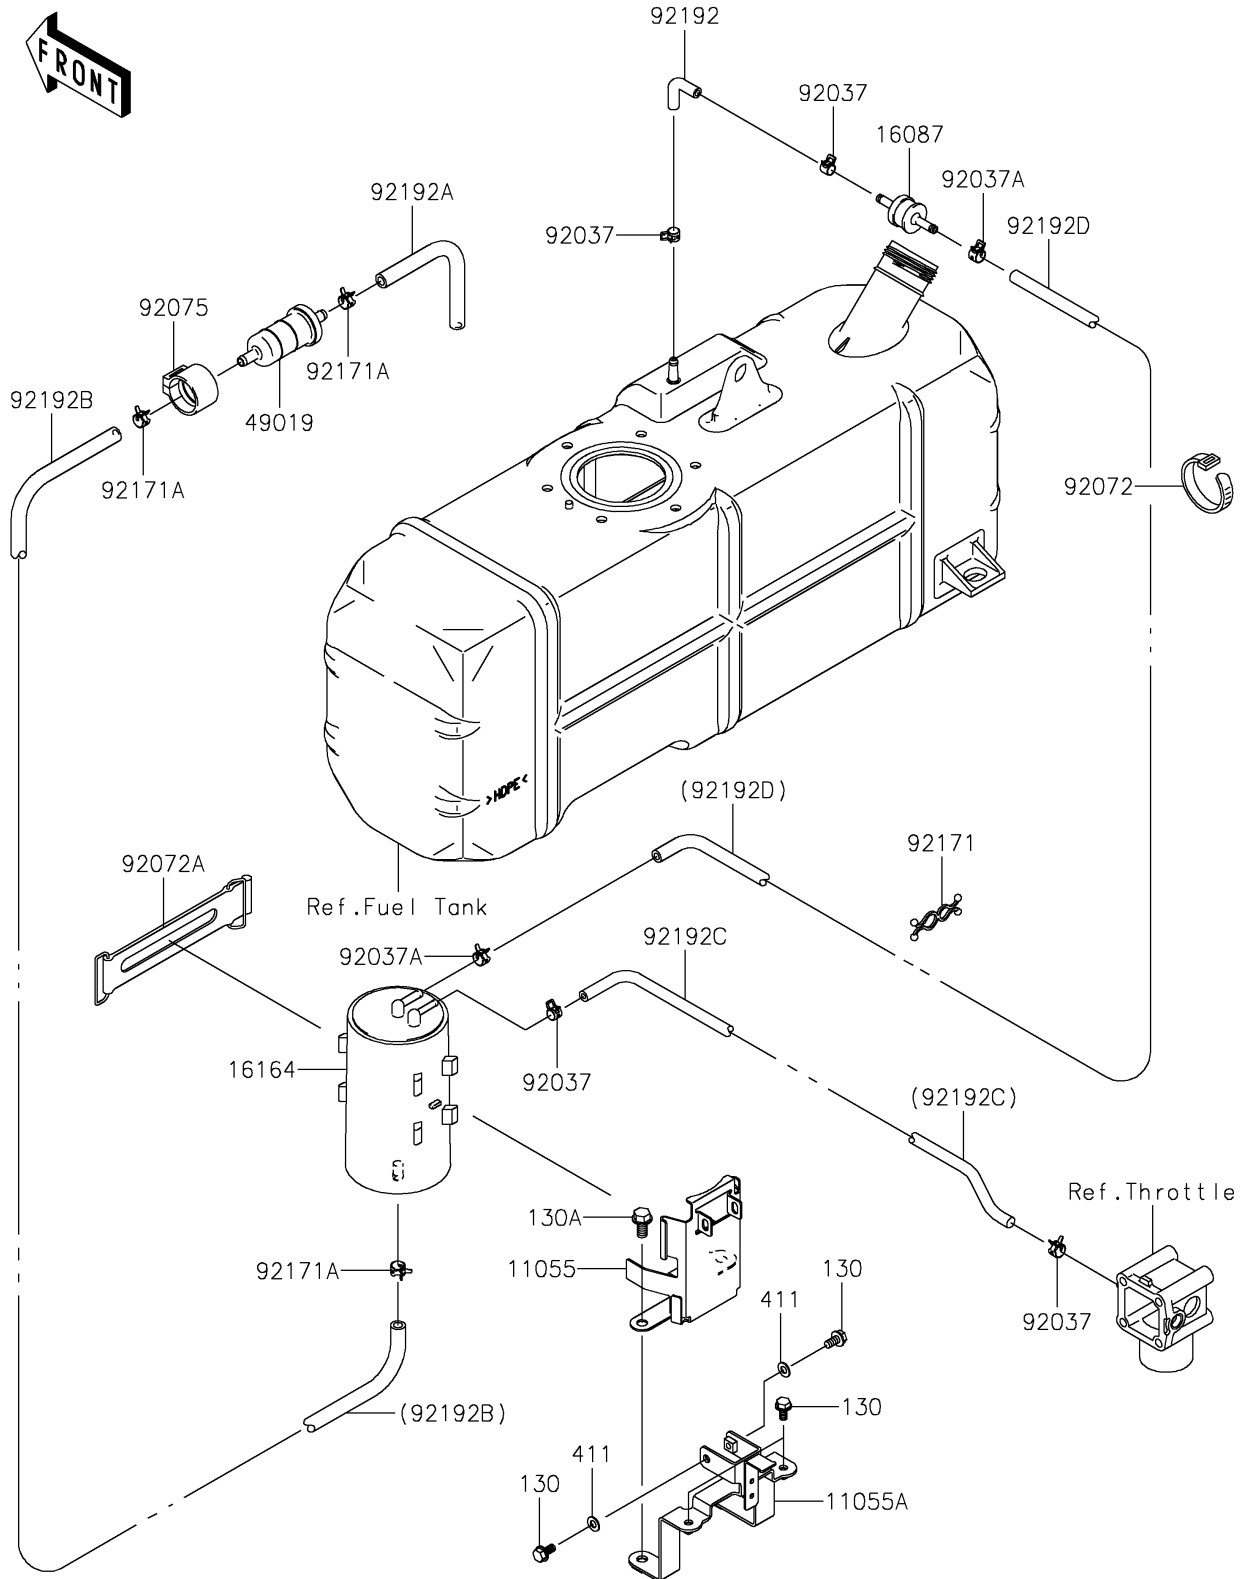

2023 MULE™ 4000

PARTS DIAGRAM

Fuel Evaporative System

E1650

2023 MULE™ 4000

PARTS LIST

Fuel Evaporative System

ITEM NAME	PART NUMBER	QUANTITY
BRACKET,UPP (Ref # 11055)	11055-0263	1
BRACKET,LWR (Ref # 11055A)	11055-0407	1
VALVE-CHECK (Ref # 16087)	16087-0008	1
CANISTER (Ref # 16164)	16164-0018	1
FILTER-FUEL (Ref # 49019)	49019-0032	1
CLAMP,TUBE (Ref # 92037)	92037-1461	4
CLAMP,TUBE (Ref # 92037A)	92037-1505	2
BAND,L=186 (Ref # 92072)	92072-056	1
BAND,L=168 (Ref # 92072A)	92072-1306	1
DAMPER,FUEL FILTER (Ref # 92075)	92075-1853	1
CLAMP (Ref # 92171)	92171-0476	1
CLAMP (Ref # 92171A)	92171-0515	3
TUBE,FUEL TANK-CHECK VALVE (Ref # 92192)	92192-0067	1
TUBE,FILTER-AIR (Ref # 92192A)	92192-0609	1
TUBE,CANISTER-FUEL FILTER (Ref # 92192B)	92192-0713	1
TUBE,4.5X9.5X460 (Ref # 92192C)	92192-0909	1
TUBE (Ref # 92192D)	92192-1161	1
BOLT-FLANGED,6X12 (Ref # 130)	130BA0612	4
BOLT-FLANGED,8X16 (Ref # 130A)	130BA0816	2
WASHER-PLAIN,6MM (Ref # 411)	411AA0600	2