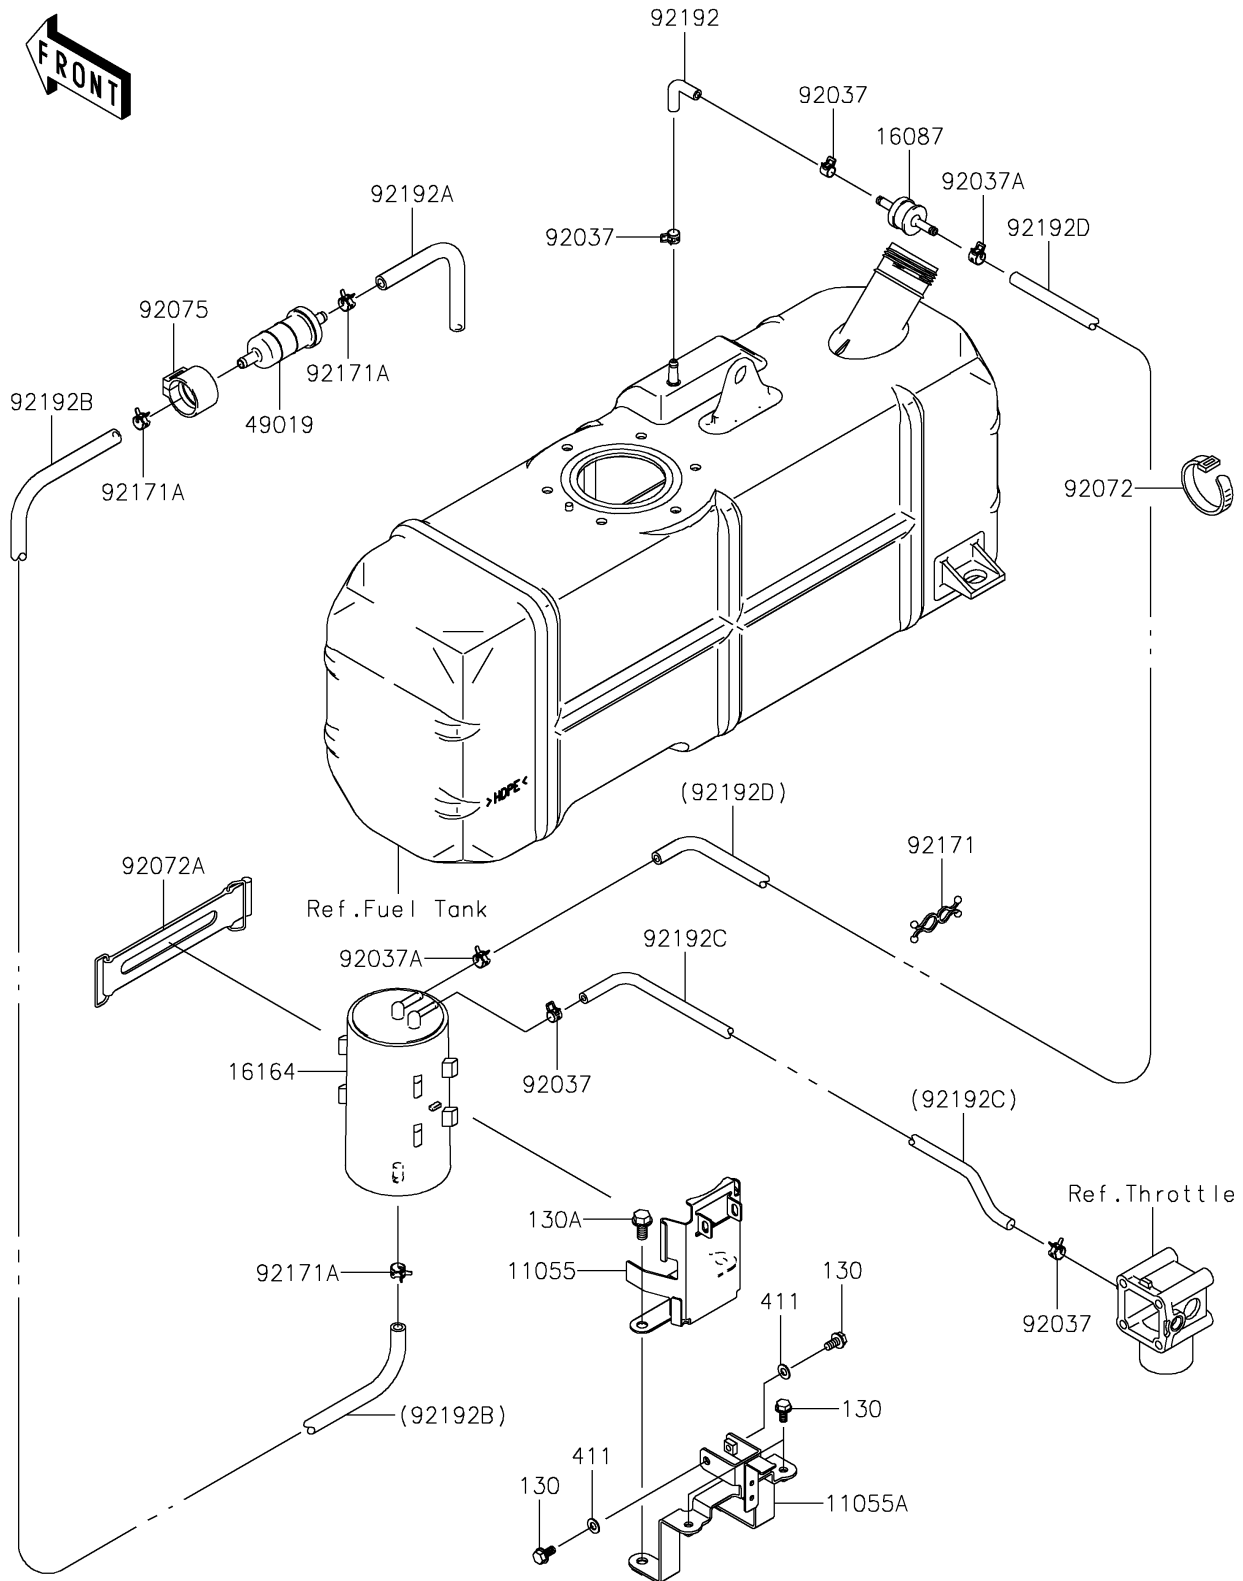

2022 MULE™ 4000

PARTS DIAGRAM

Fuel Evaporative System

E1650

2022 MULE™ 4000

PARTS LIST

Fuel Evaporative System

ITEM NAME

PART NUMBER

QUANTITY
