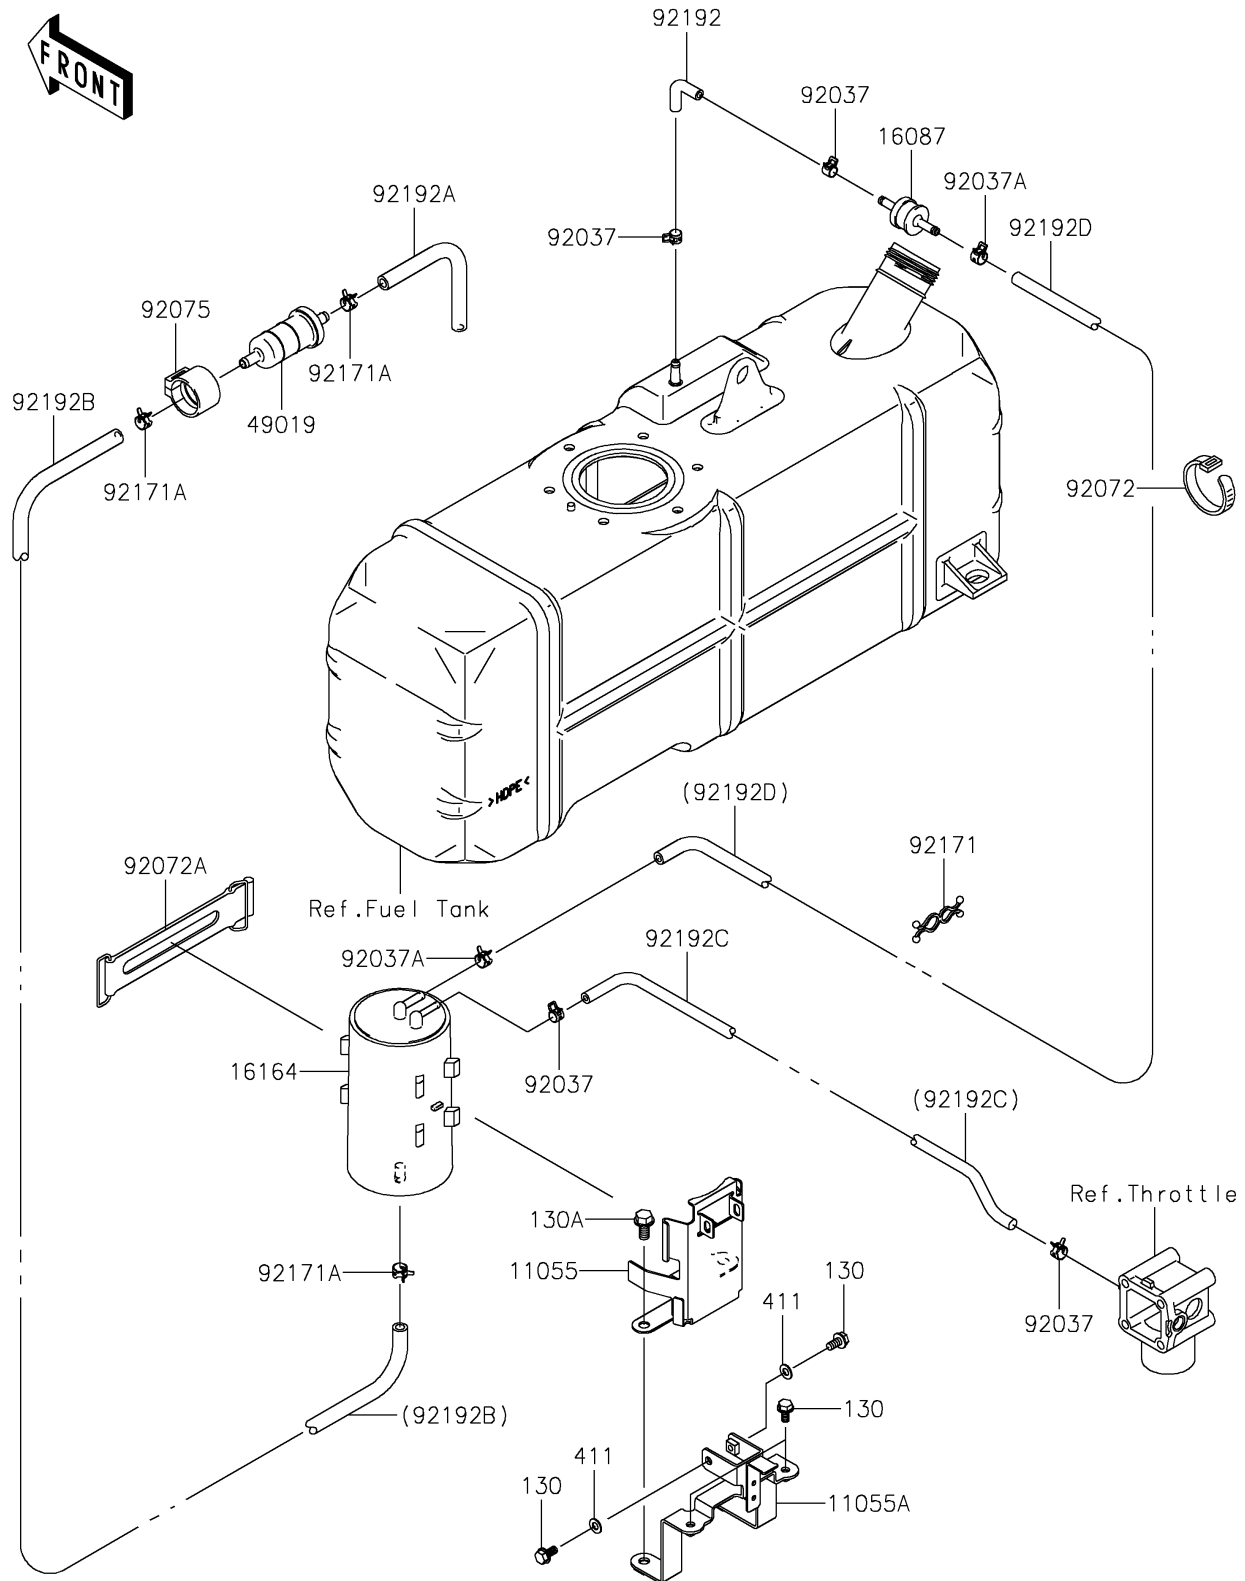

2021 MULE™ 4000

PARTS DIAGRAM

Fuel Evaporative System

E1650

2021 MULE™ 4000

PARTS LIST

Fuel Evaporative System

ITEM NAME

PART NUMBER

QUANTITY
