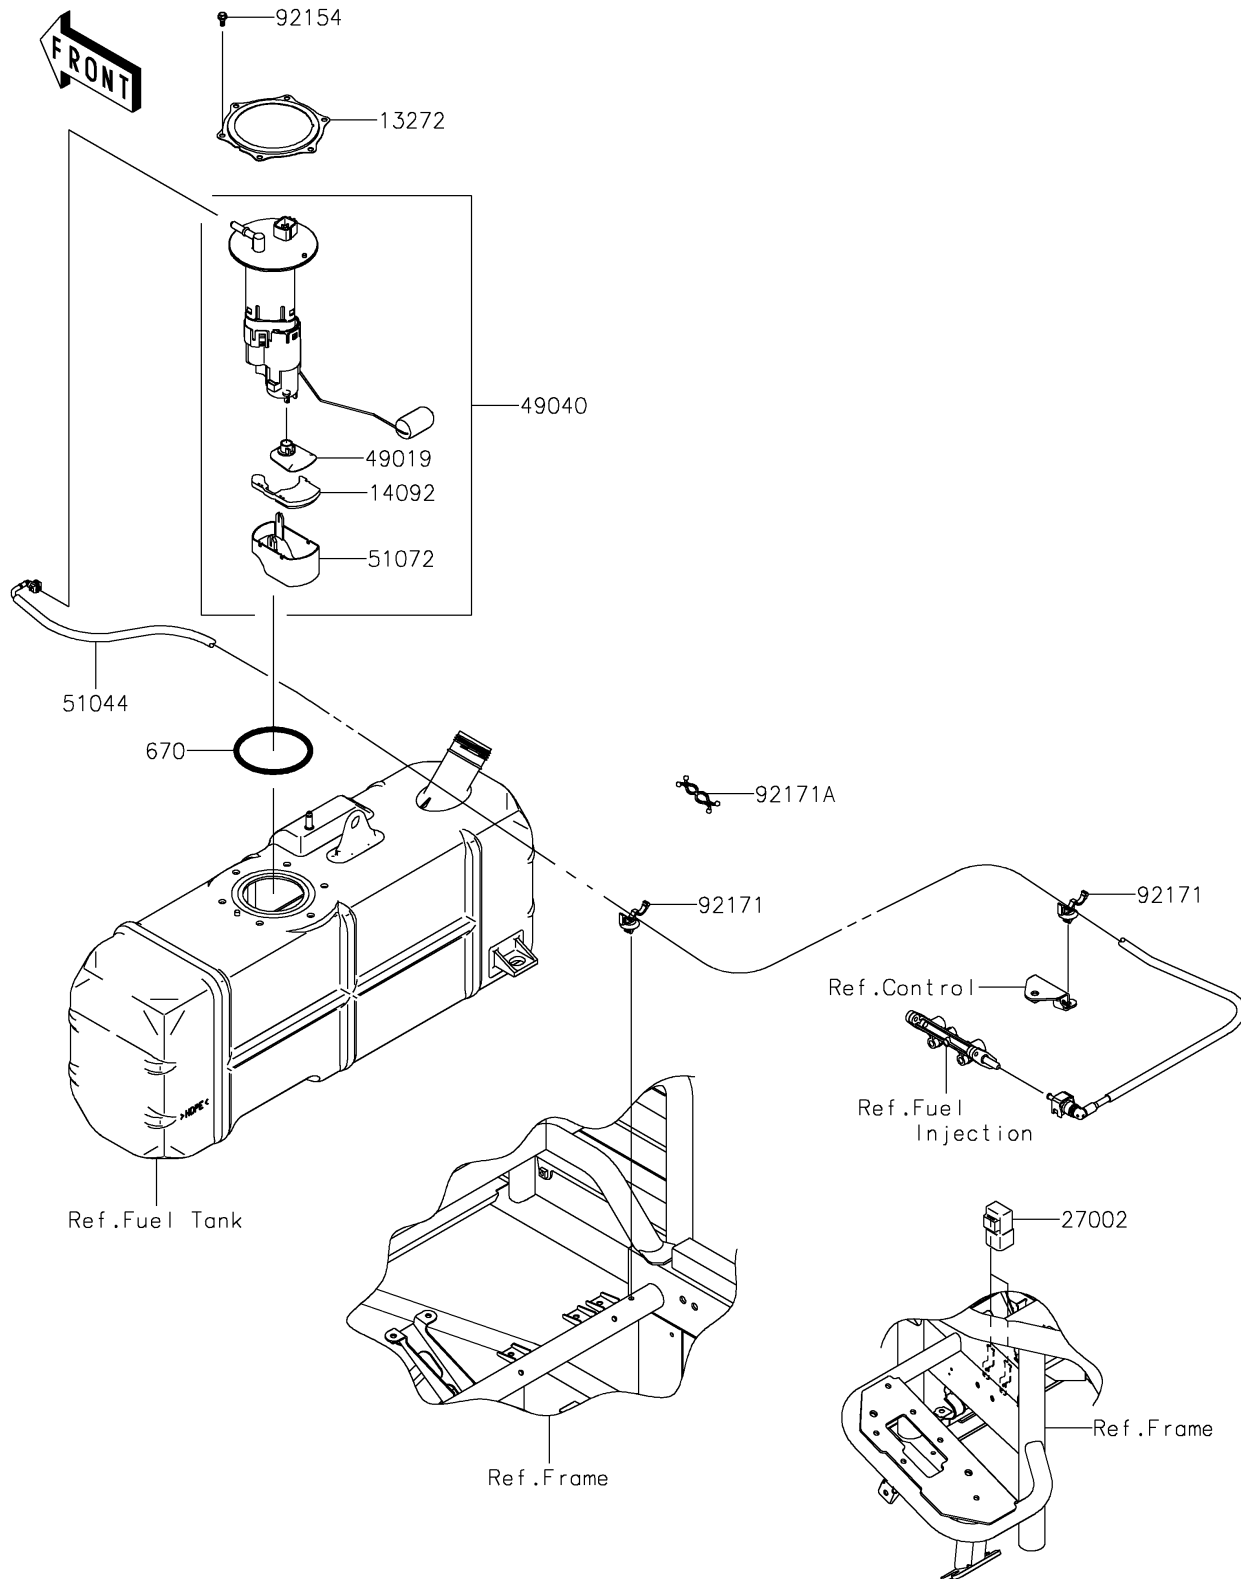

2021 MULE™ 4000

PARTS DIAGRAM

Fuel Pump

E1520