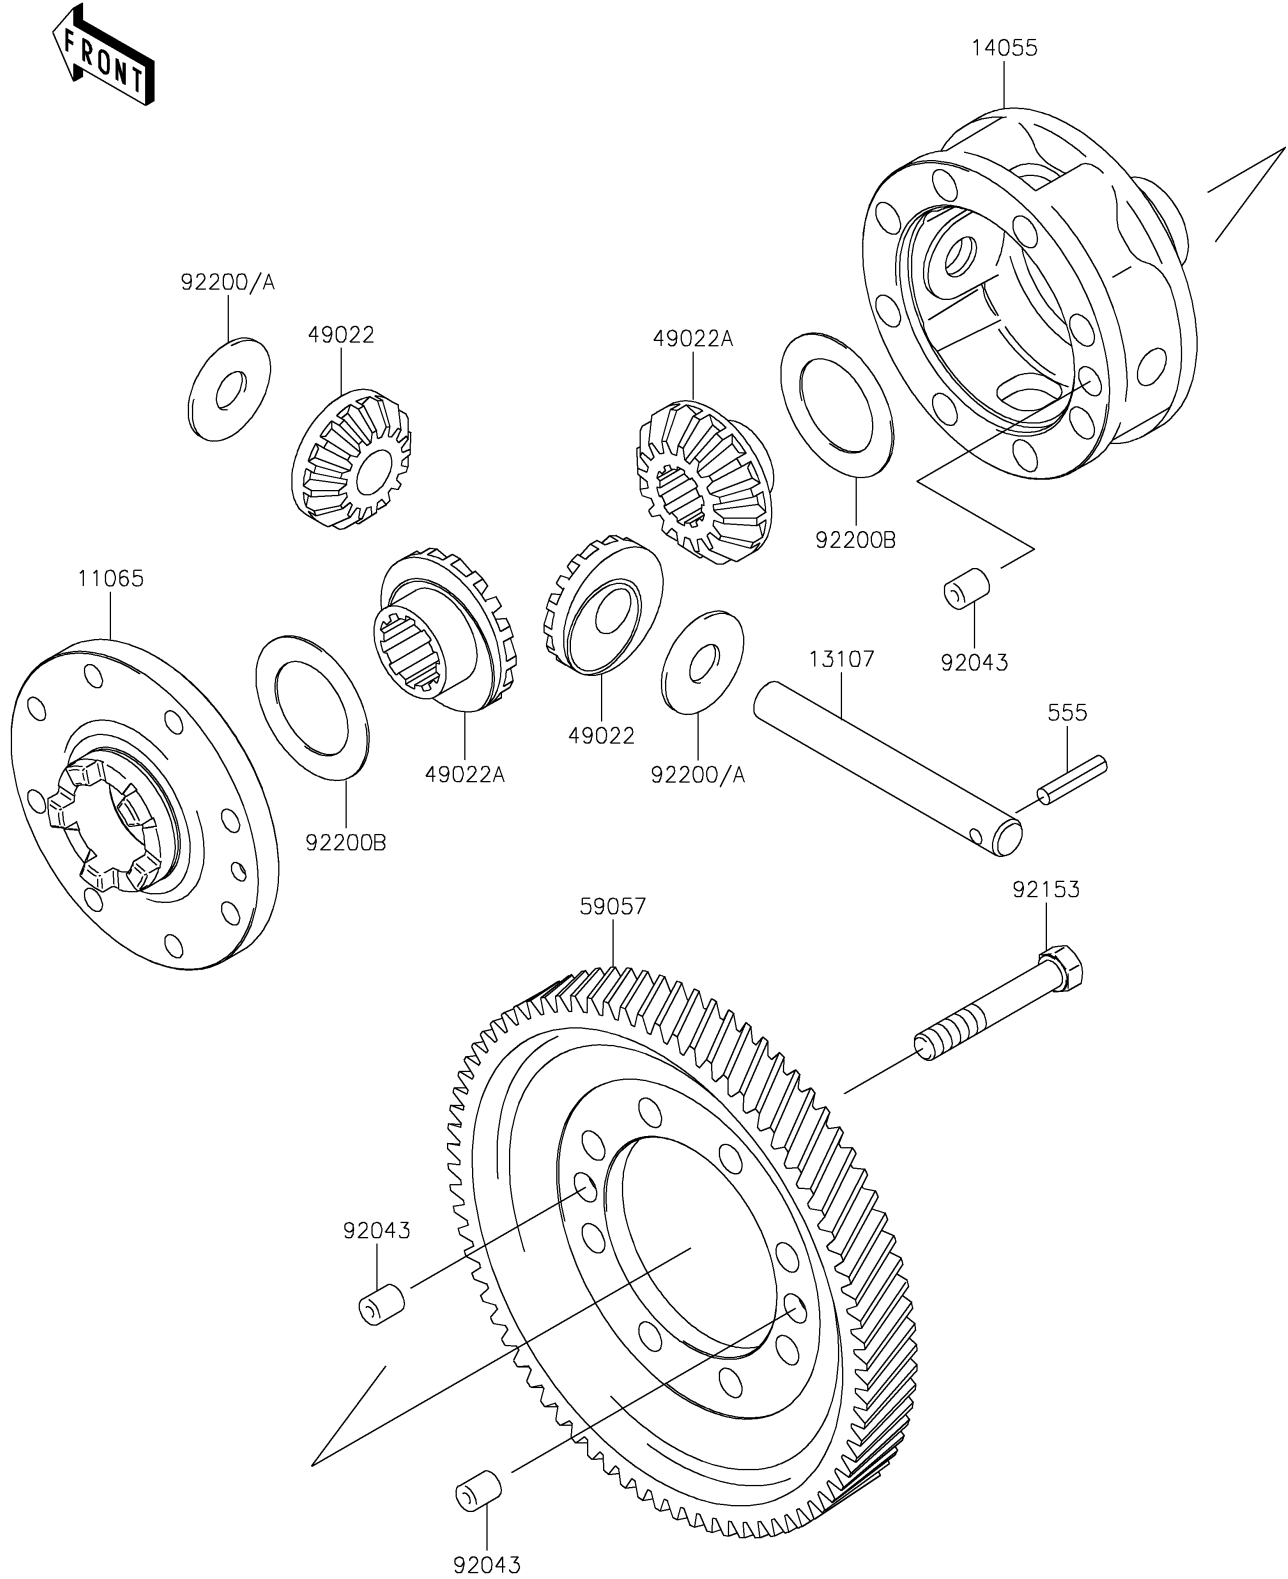

2022 MULE™ 4000

PARTS DIAGRAM

Differential

E1451

2022 MULE™ 4000

PARTS LIST

Differential

ITEM NAME

PART NUMBER

QUANTITY
