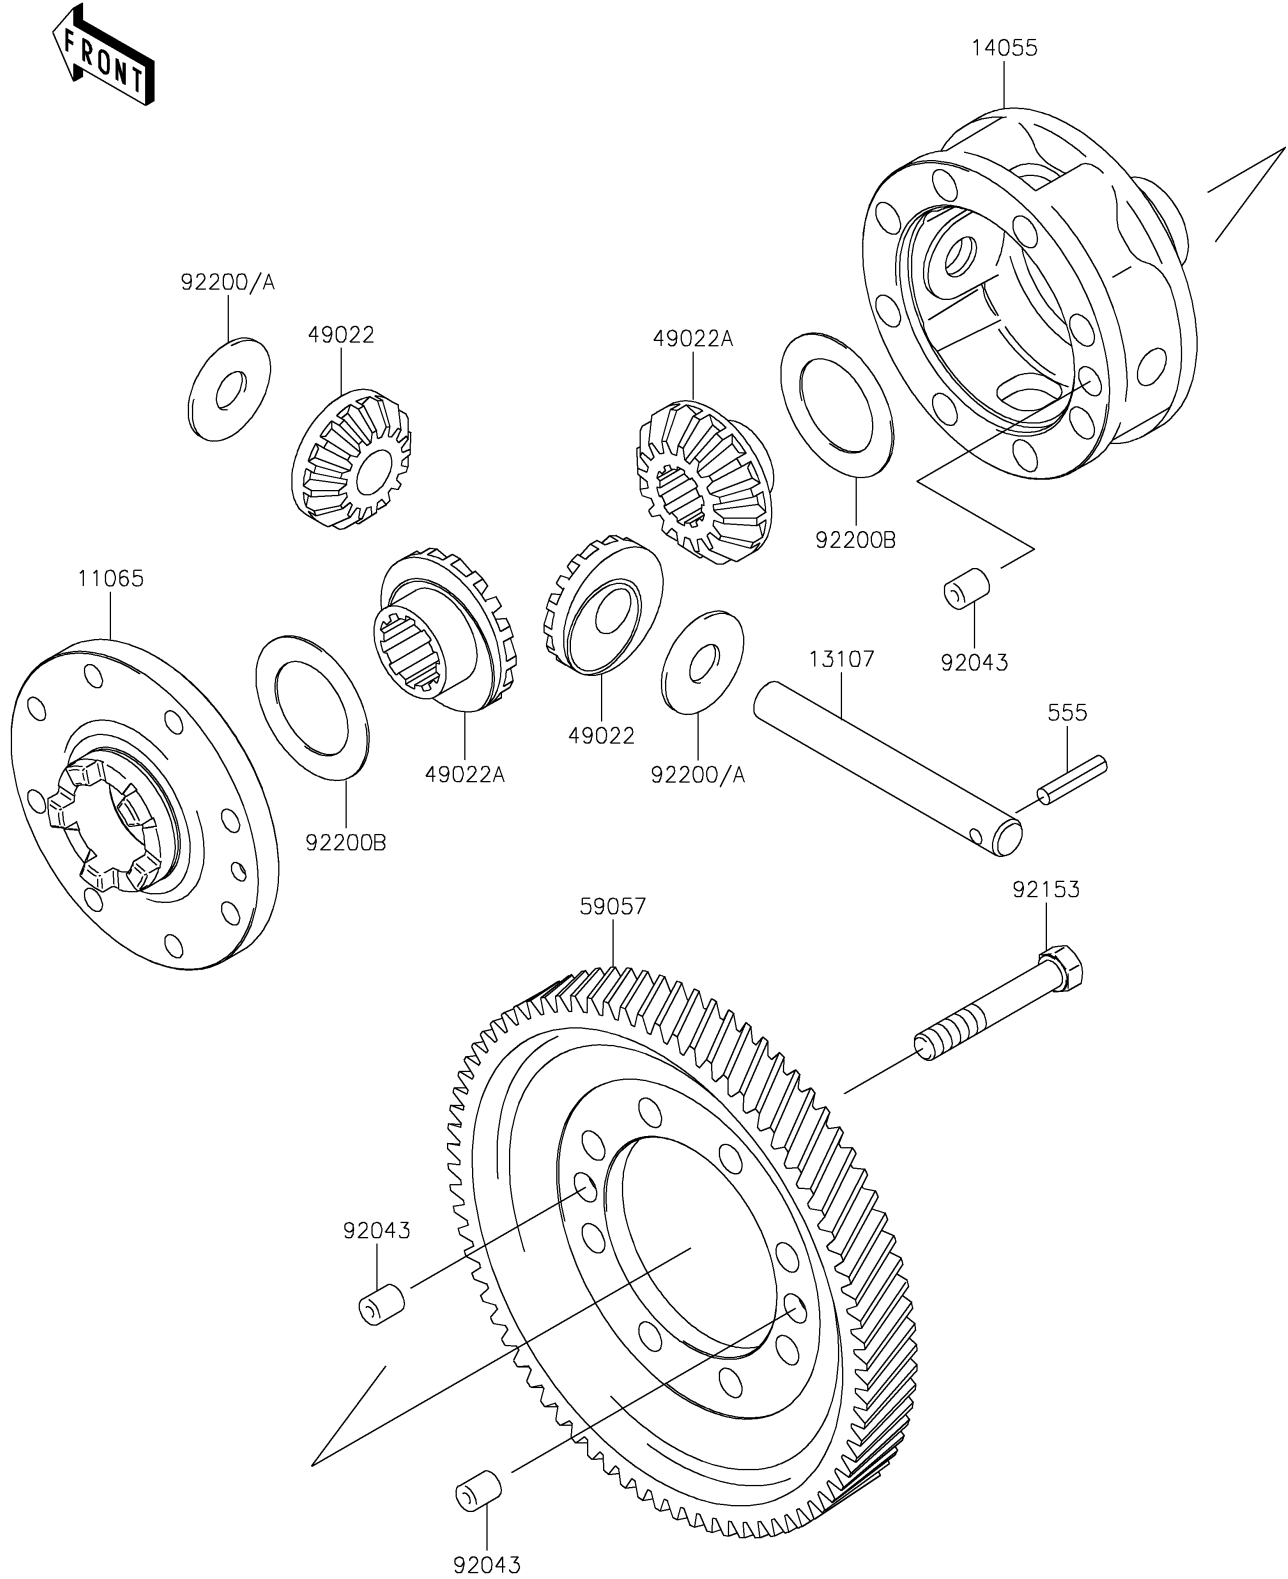

2021 MULE™ 4000

PARTS DIAGRAM

Differential

E1451

2021 MULE™ 4000

PARTS LIST

Differential

ITEM NAME

PART NUMBER

QUANTITY
