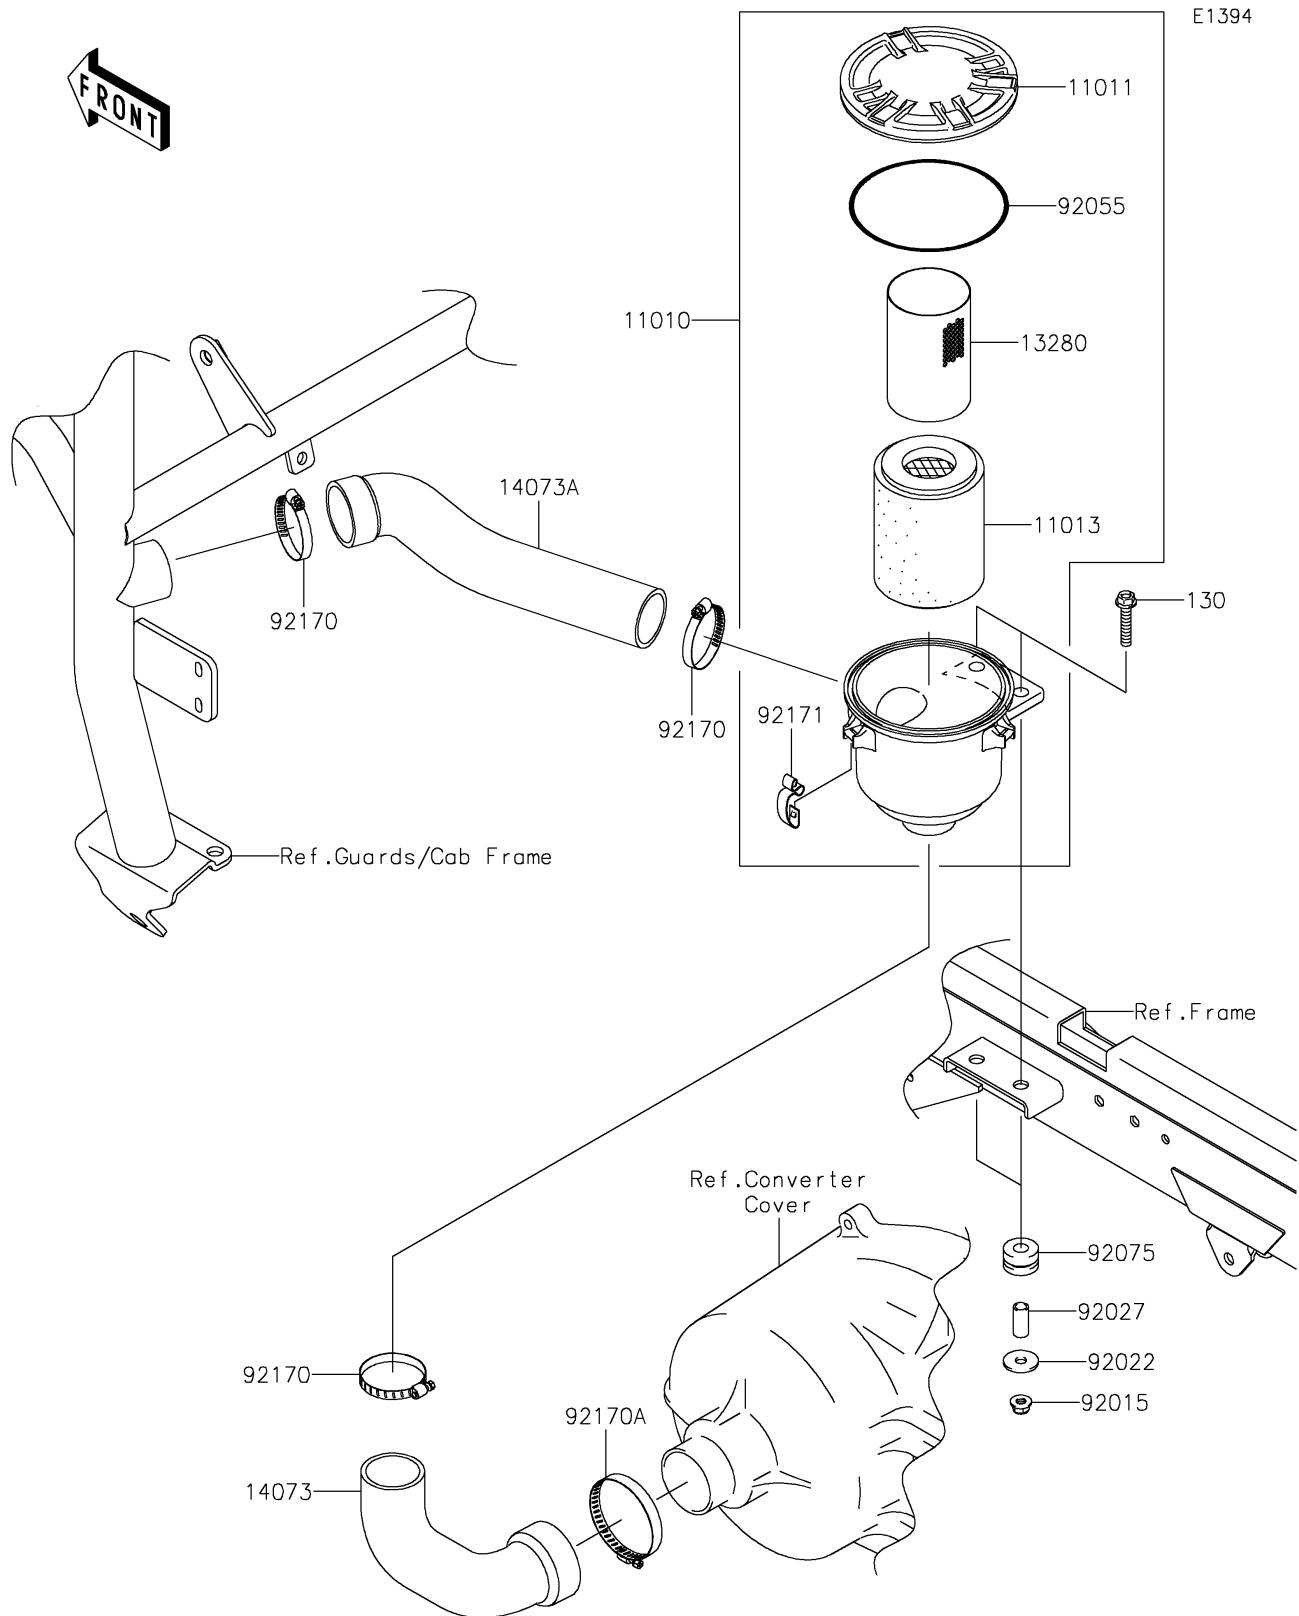

## PARTS DIAGRAM

### Air Cleaner-Belt Converter

## PARTS LIST

### Air Cleaner-Belt Converter

| ITEM NAME                          | PART NUMBER | QUANTITY |
|------------------------------------|-------------|----------|
| FILTER-ASSY-AIR (Ref # 11010)      | 11010-0172  | 1        |
| CASE-AIR FILTER,CAP (Ref # 11011)  | 11011-0135  | 1        |
| ELEMENT-AIR FILTER (Ref # 11013)   | 11013-0037  | 1        |
| HOLDER (Ref # 13280)               | 13280-0312  | 1        |
| DUCT,AIR FILTER-CVT (Ref # 14073)  | 14073-0198  | 1        |
| DUCT,BAR-AIR FILTER (Ref # 14073A) | 14073-0238  | 1        |
| NUT,8MM (Ref # 92015)              | 92015-1432  | 2        |
| WASHER,9X28X2.3 (Ref # 92022)      | 92022-1632  | 2        |
| COLLAR (Ref # 92027)               | 92027-4012  | 2        |
| RING-O,122X4 (Ref # 92055)         | 92055-0167  | 1        |
| DAMPER (Ref # 92075)               | 92075-1736  | 2        |
| CLAMP (Ref # 92170)                | 92170-1674  | 3        |
| CLAMP (Ref # 92170A)               | 92170-1764  | 1        |
| CLAMP (Ref # 92171)                | 92171-0225  | 3        |
| BOLT-FLANGED,8X40 (Ref # 130)      | 130BA0840   | 2        |