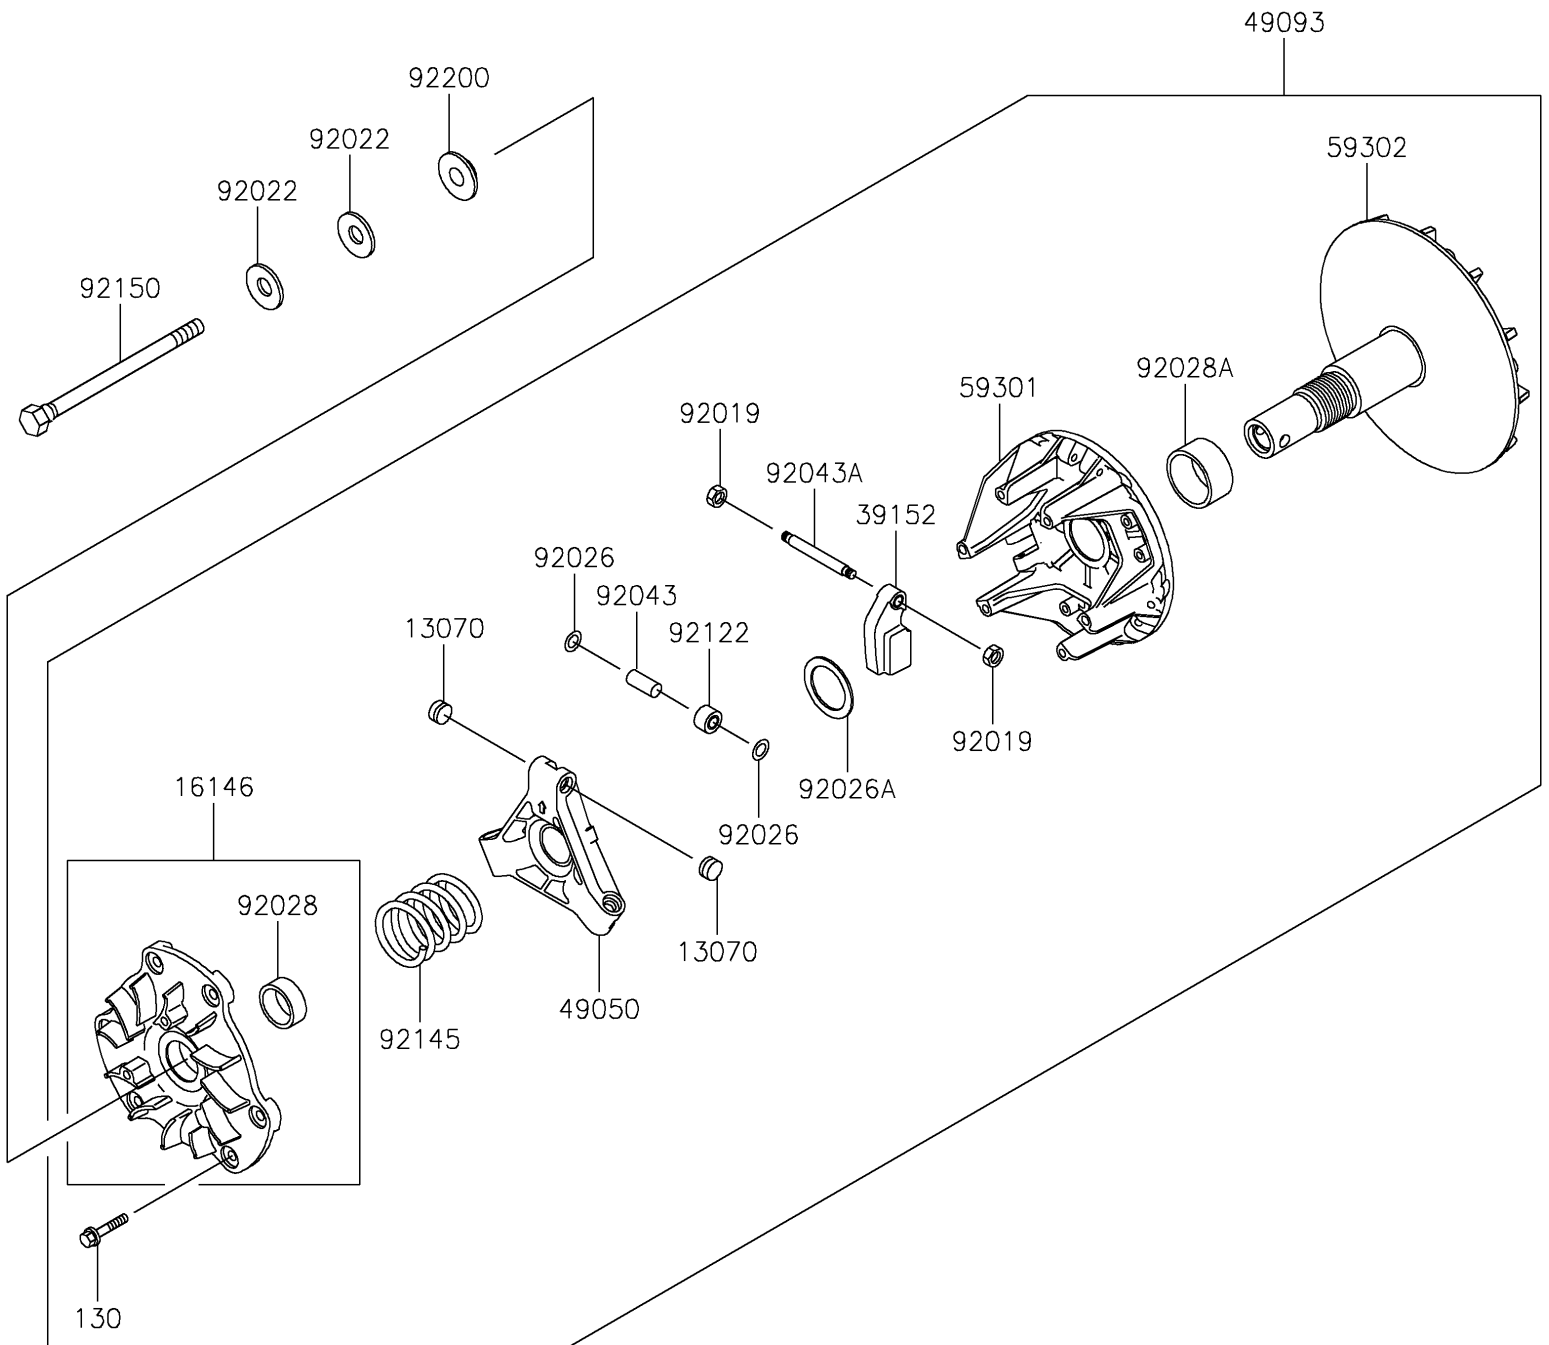

2023 MULE™ 4000

PARTS DIAGRAM

Drive Converter

E1391

2023 MULE™ 4000

PARTS LIST

Drive Converter

ITEM NAME	PART NUMBER	QUANTITY
GUIDE (Ref # 13070)	13070-1330	6
COVER-ASSY (Ref # 16146)	16146-1219	1
WEIGHT-RAMP (Ref # 39152)	39152-1078	3
SPIDER (Ref # 49050)	49050-0018	1
CONVERTER-ASSY-DRIVE (Ref # 49093)	49093-0025	1
SHEAVE-MOVABLE (Ref # 59301)	59301-0016	1
SHEAVE-COMP (Ref # 59302)	59302-1085	1
NUT,LOCK,6MM (Ref # 92019)	92019-008	6
WASHER,SPECIAL CONICAL (Ref # 92022)	92022-1901	2
SPACER (Ref # 92026)	92026-1512	6
SPACER,32.3X44.3X3.6 (Ref # 92026A)	92026-1591	1
BUSHING (Ref # 92028)	92028-1861	1
BUSHING (Ref # 92028A)	92028-1864	1
PIN (Ref # 92043)	92043-1572	3
PIN (Ref # 92043A)	92043-1573	3
ROLLER (Ref # 92122)	92122-1204	3
SPRING,YELLOW PAINT (Ref # 92145)	92145-0639	1
BOLT,12X163.5 (Ref # 92150)	92150-1008	1
WASHER (Ref # 92200)	92200-1401	1
BOLT-FLANGED,6X30 (Ref # 130)	130CA0630	6