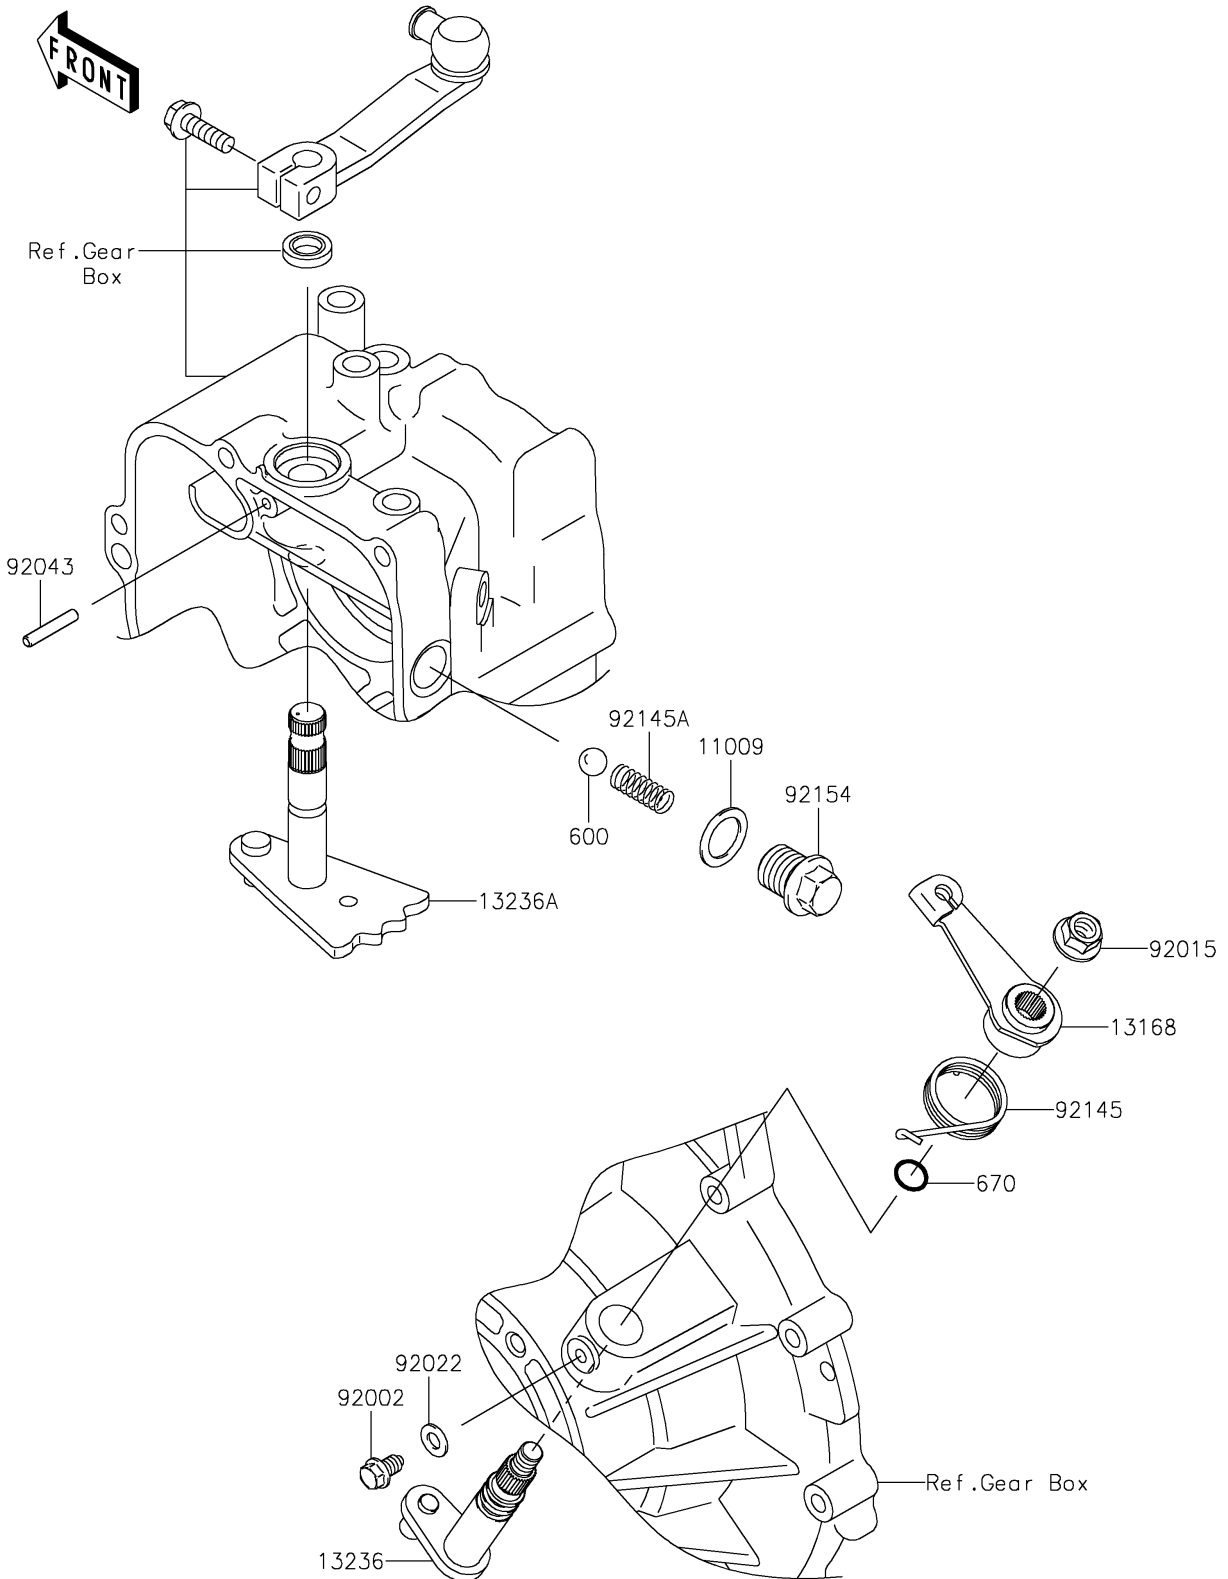

2021 MULE™ 4000

PARTS DIAGRAM

Gear Change Mechanism

E1370

2021 MULE™ 4000

PARTS LIST

Gear Change Mechanism

ITEM NAME

PART NUMBER

QUANTITY
