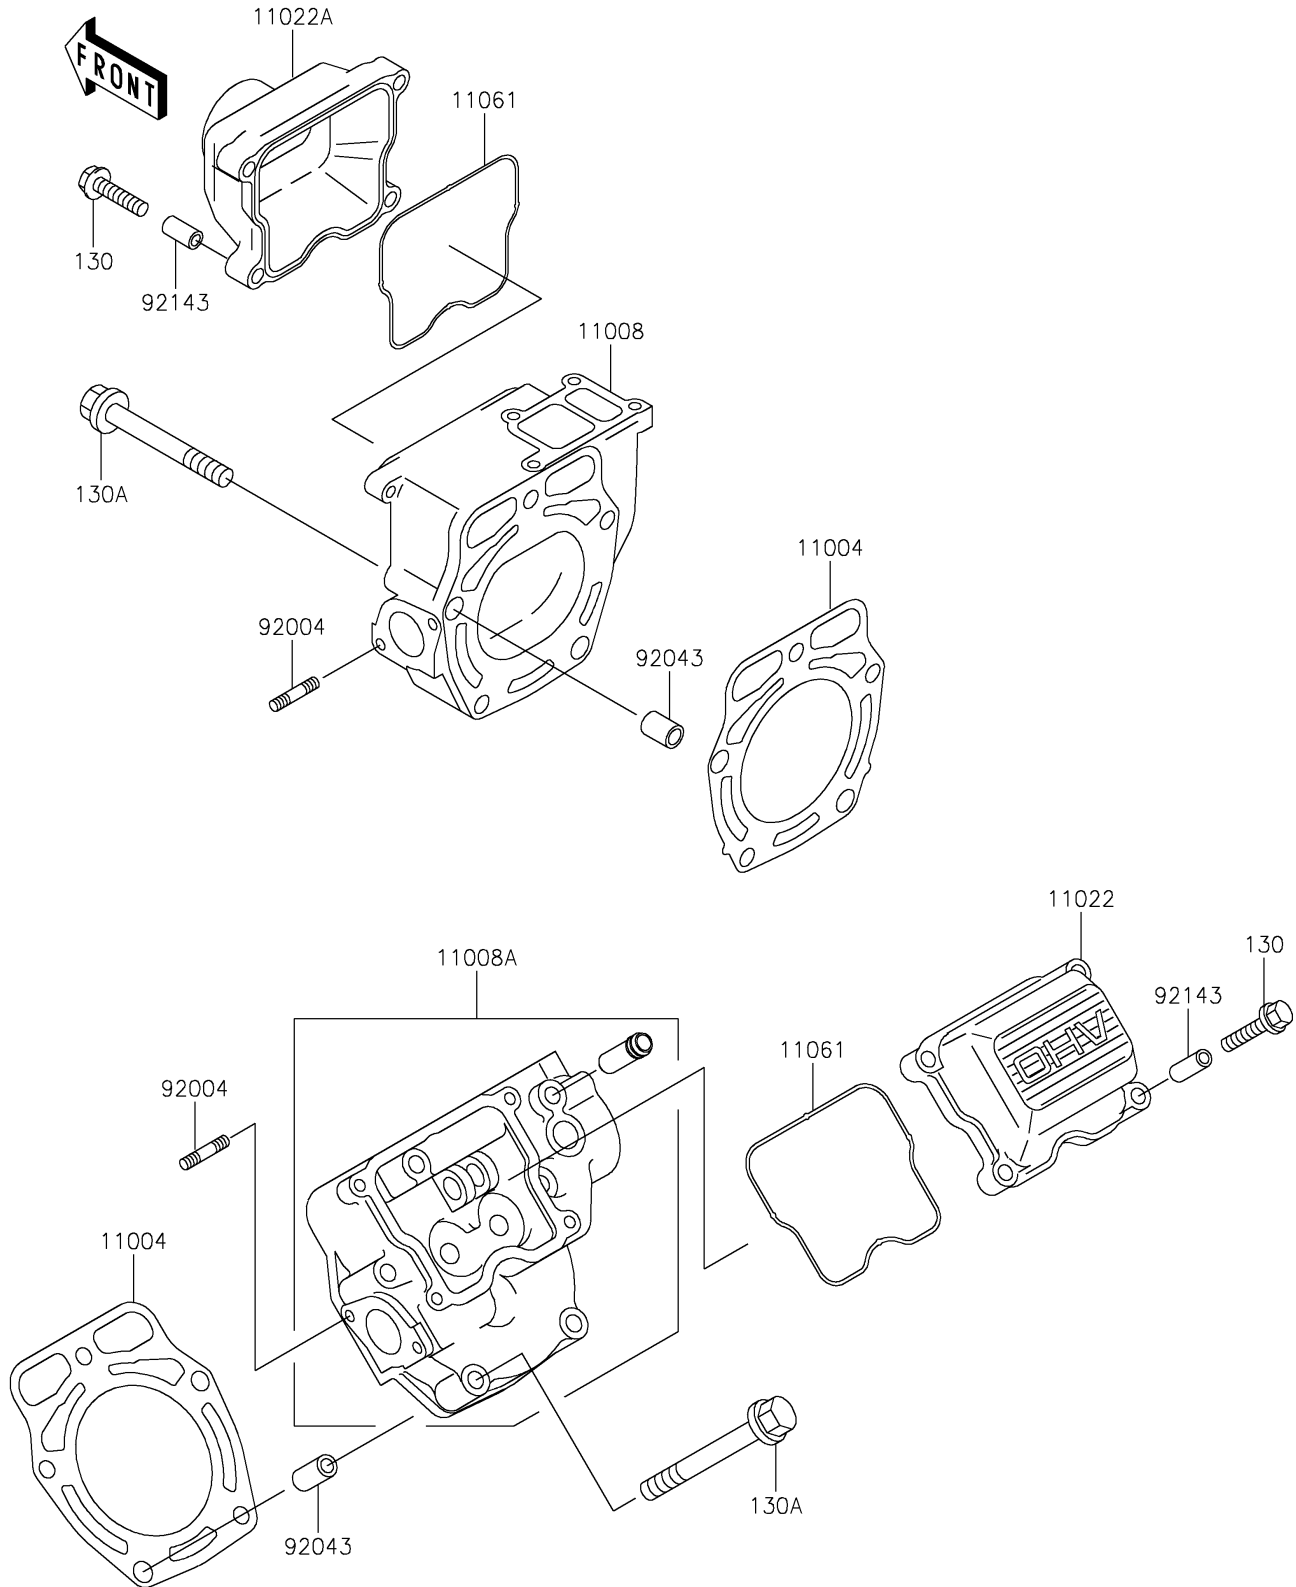

## PARTS DIAGRAM

### Cylinder Head

E1111

## PARTS LIST

### Cylinder Head

**Kawasaki**

Let the Good Times Roll®

**ITEM NAME**

**PART NUMBER**

**QUANTITY**

---