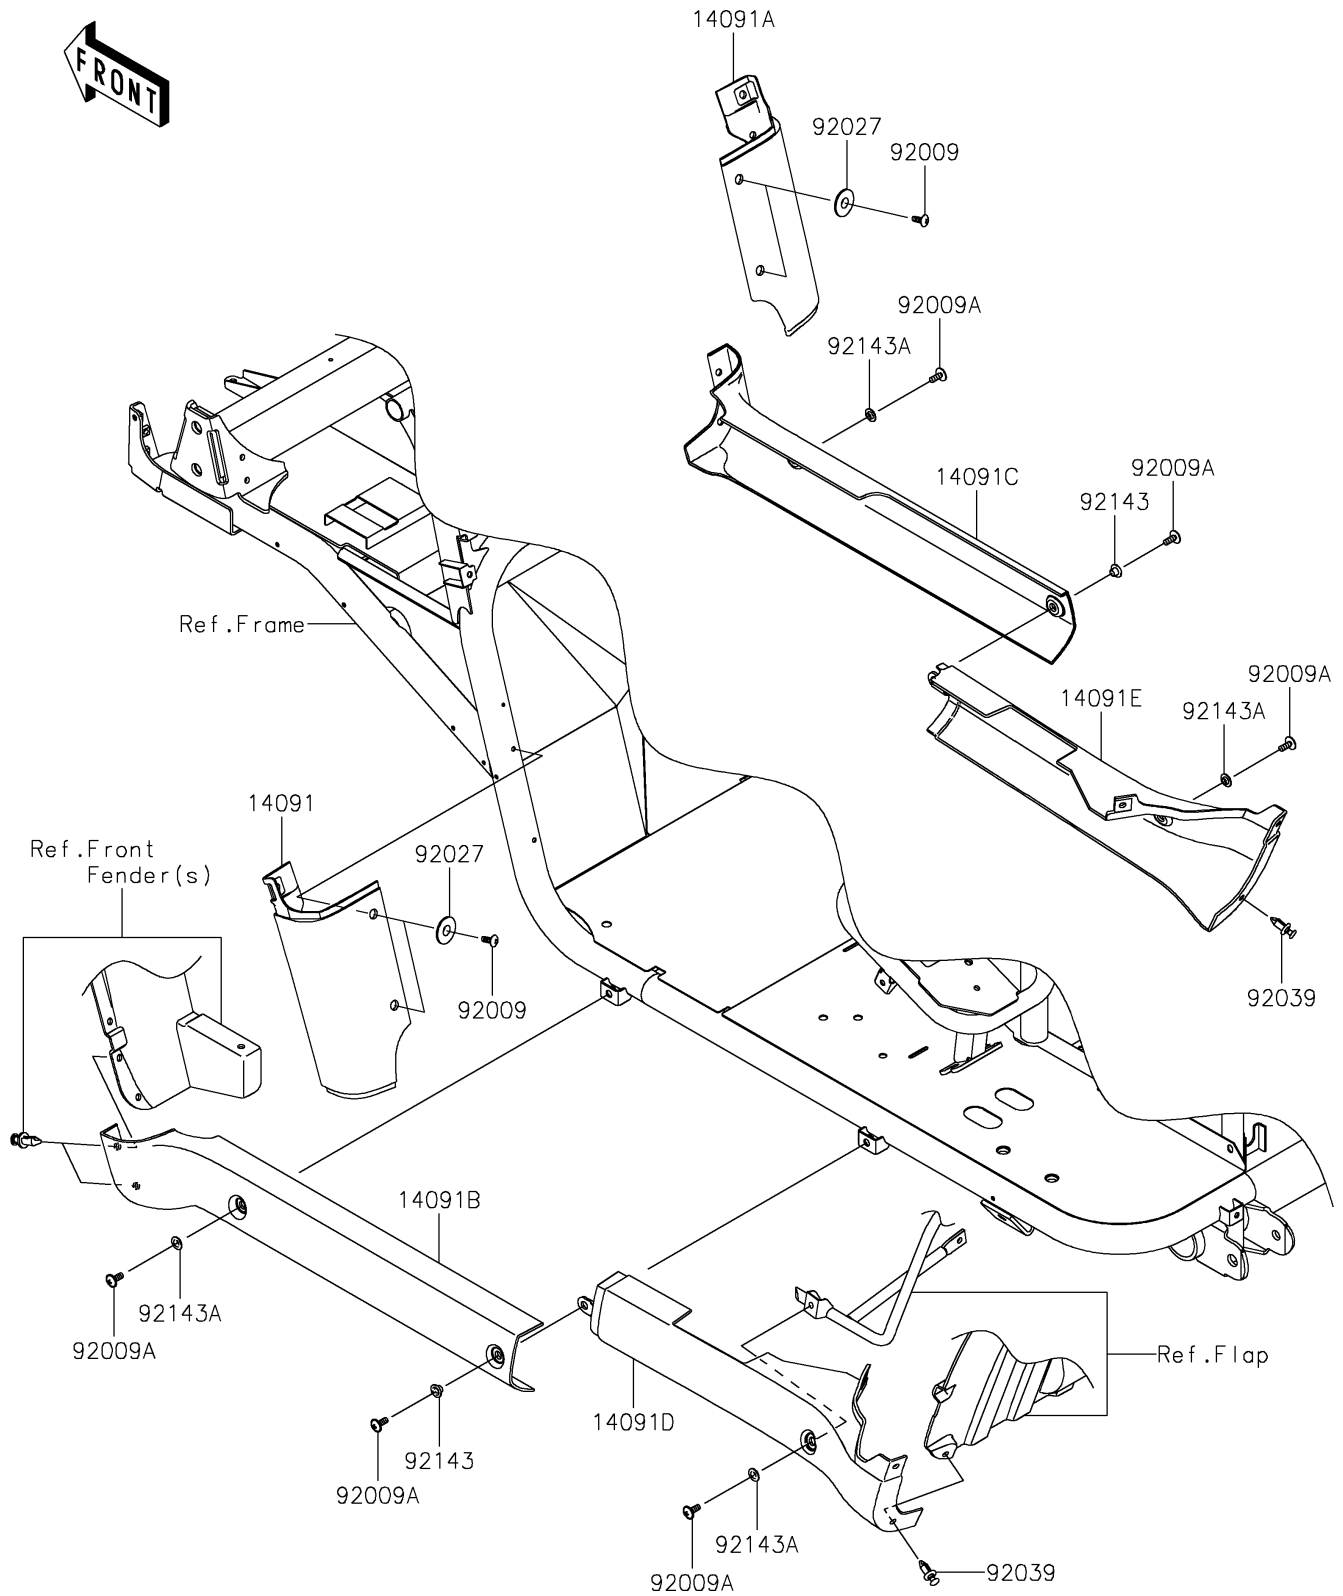

2023 MULE™ 4010 4x4

PARTS DIAGRAM

Side Covers/Chain Cover

F2610

2023 MULE™ 4010 4x4

PARTS LIST

Side Covers/Chain Cover

ITEM NAME

PART NUMBER

QUANTITY
