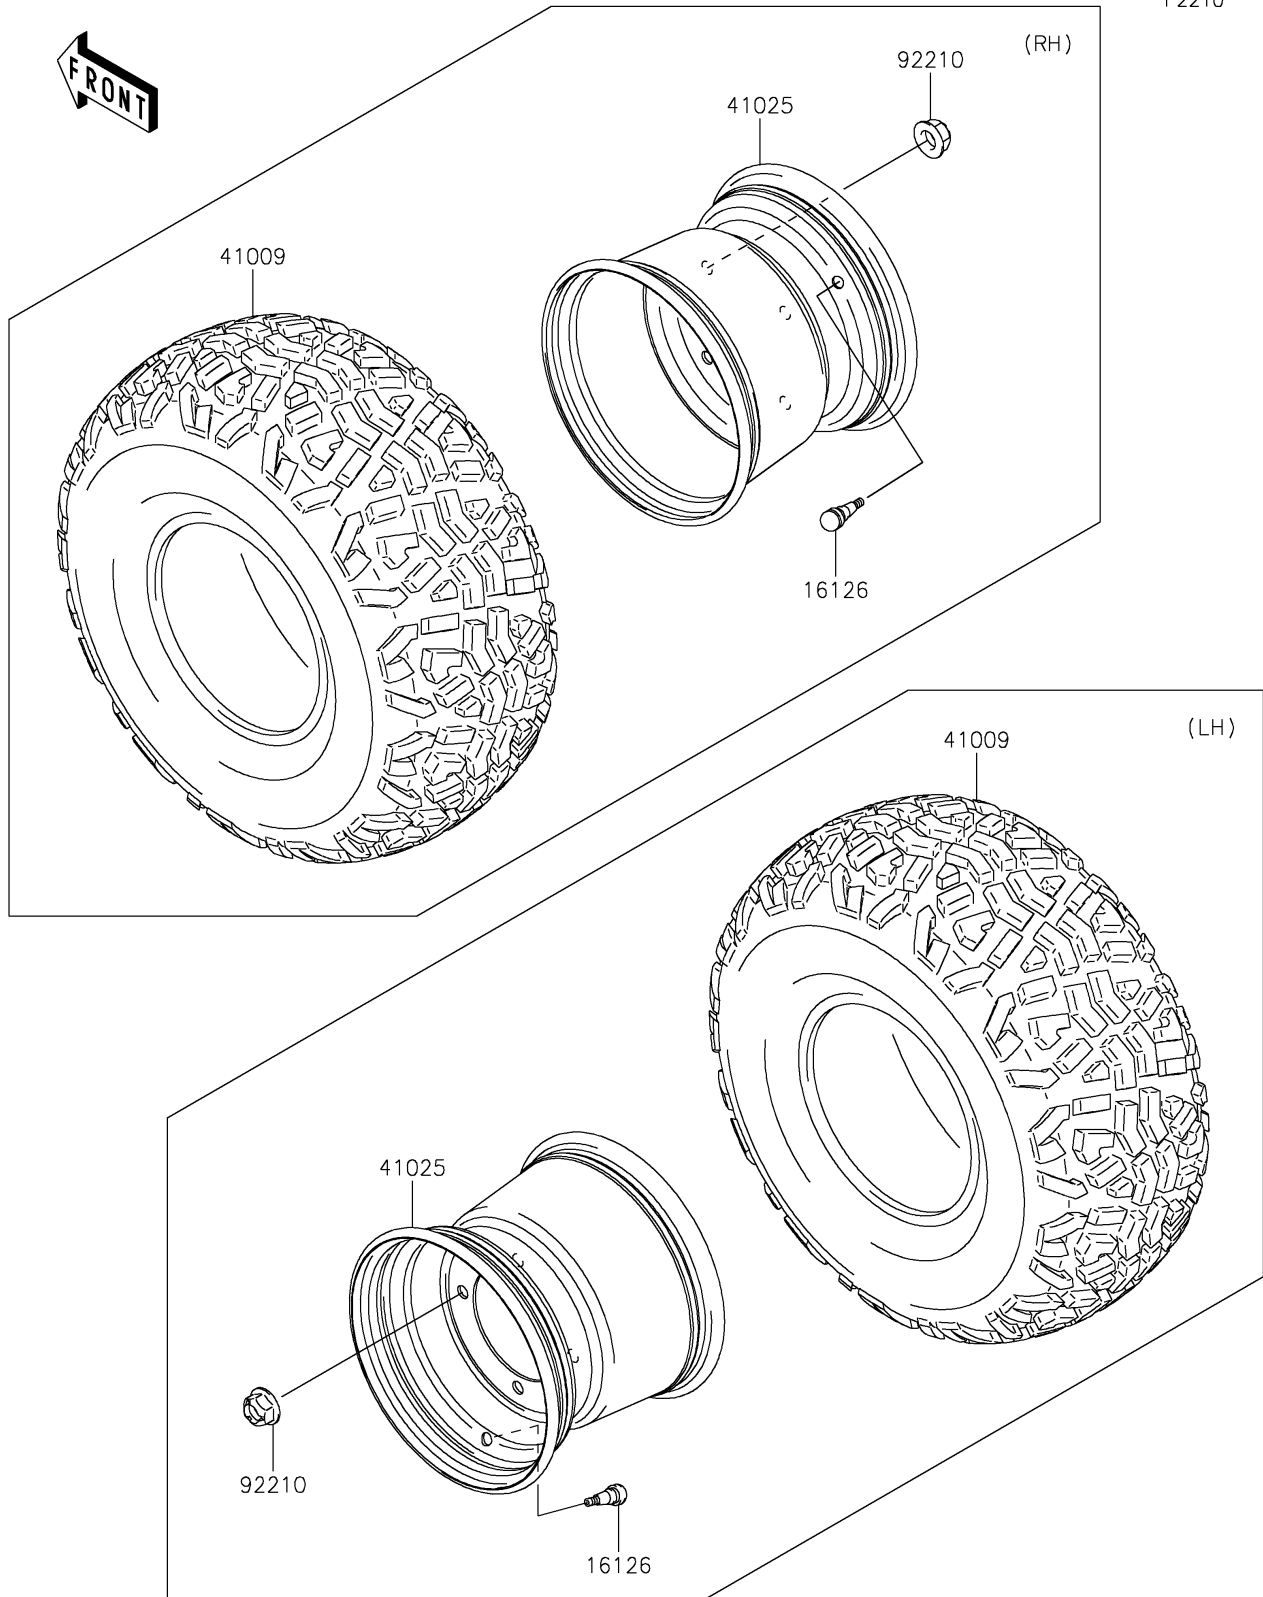

2022 MULE™ 4010 4x4

PARTS DIAGRAM

Wheels/Tires

F2210

2022 MULE™ 4010 4x4

PARTS LIST

Wheels/Tires

ITEM NAME

PART NUMBER

QUANTITY
