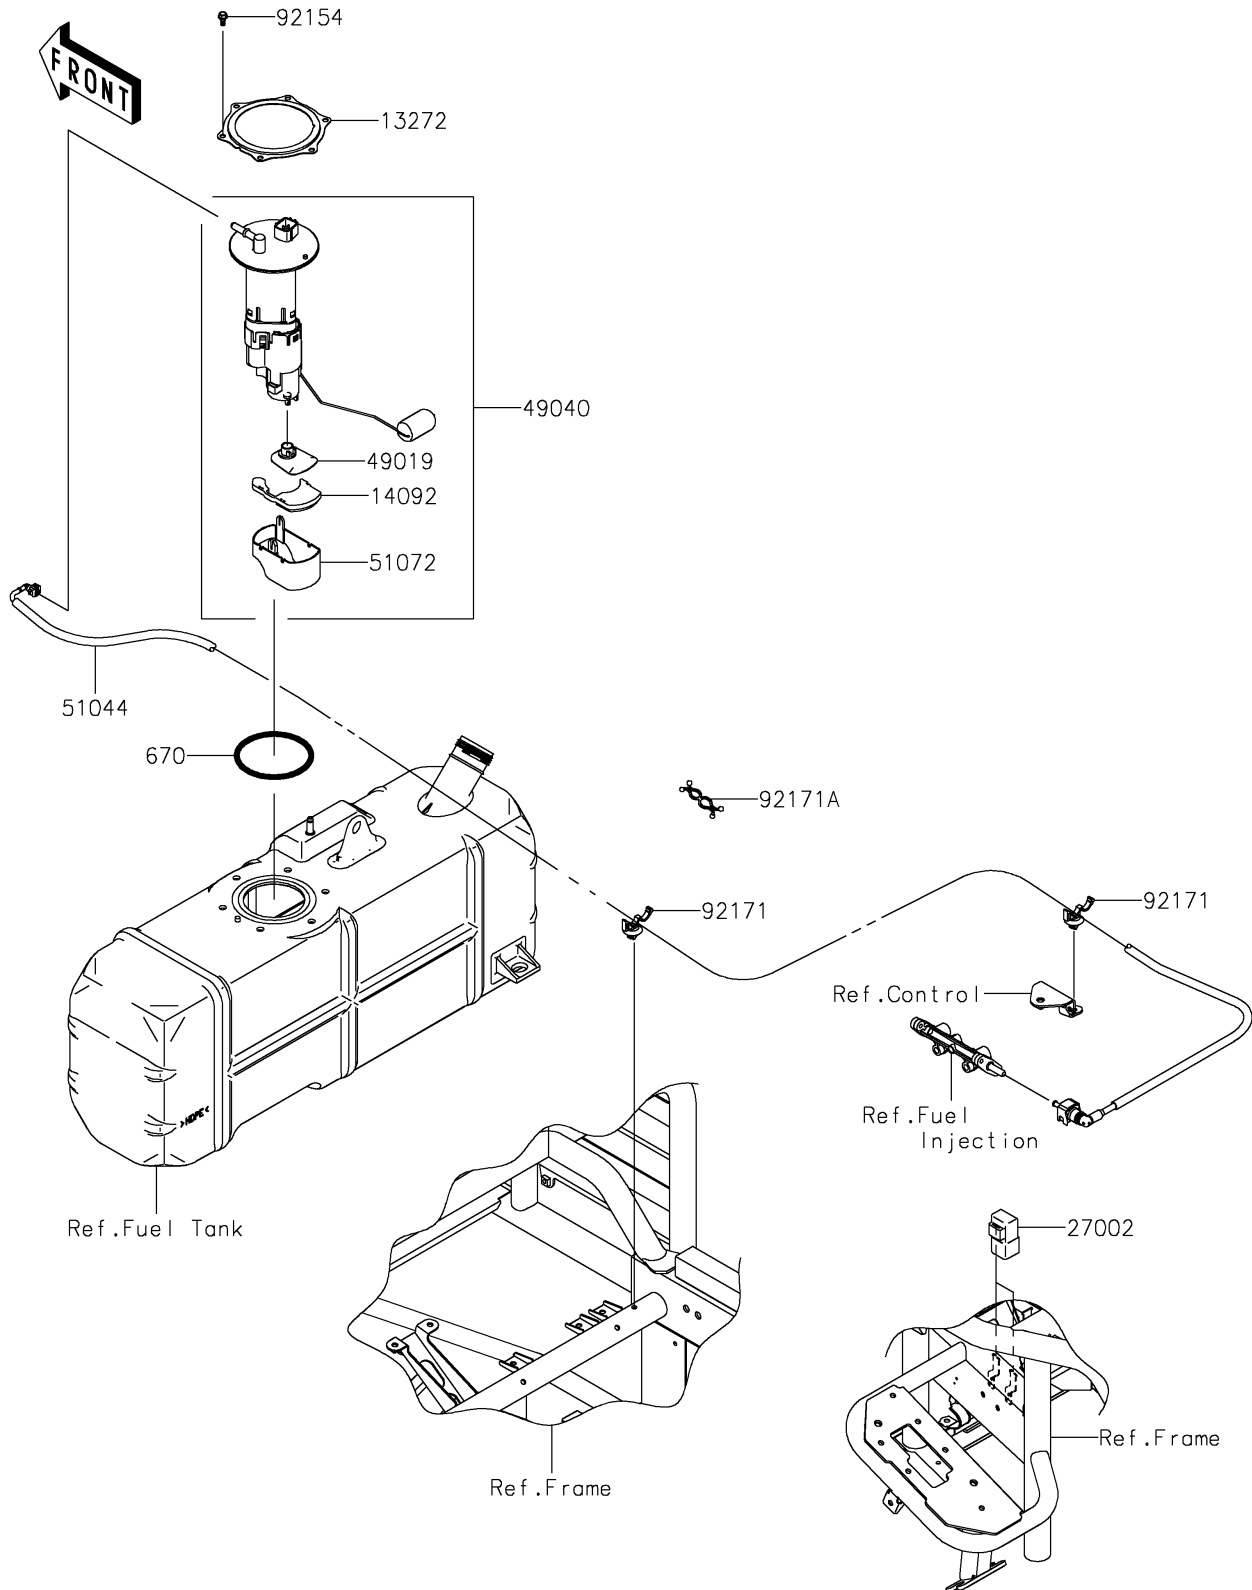

2023 MULE™ 4010 4x4

PARTS DIAGRAM

Fuel Pump

E1520

2023 MULE™ 4010 4x4

PARTS LIST

Fuel Pump

| ITEM NAME | PART NUMBER | QUANTITY |
|-------------------------------|-------------|----------|
| PLATE (Ref # 13272) | 13272-2501 | 1 |
| PLATE (Ref # 13272A) | 13272-4226 | 1 |
| COVER (Ref # 14092) | 14092-1044 | 1 |
| RELAY-ASSY (Ref # 27002) | 27002-1088 | 2 |
| FILTER-FUEL (Ref # 49019) | 49019-0013 | 1 |
| FILTER-FUEL (Ref # 49019A) | 49019-0034 | 1 |
| PUMP-FUEL (Ref # 49040) | 49040-0718 | 1 |
| PUMP-FUEL (Ref # 49040A) | 49040-0830 | 1 |
| TUBE-ASSY,FUEL (Ref # 51044) | 51044-0926 | 1 |
| TUBE-ASSY,FUEL (Ref # 51044A) | 51044-1256 | 1 |
| CHAMBER-FUEL (Ref # 51072) | 51072-0003 | 1 |
| CHAMBER-FUEL (Ref # 51072A) | 51072-0008 | 1 |
| BOLT,FUEL PUMP (Ref # 92154) | 92154-1326 | 6 |
| CLAMP (Ref # 92171) | 92171-0453 | 2 |
| CLAMP (Ref # 92171A) | 92171-0476 | 1 |
| O RING (Ref # 670) | 670E5090 | 1 |