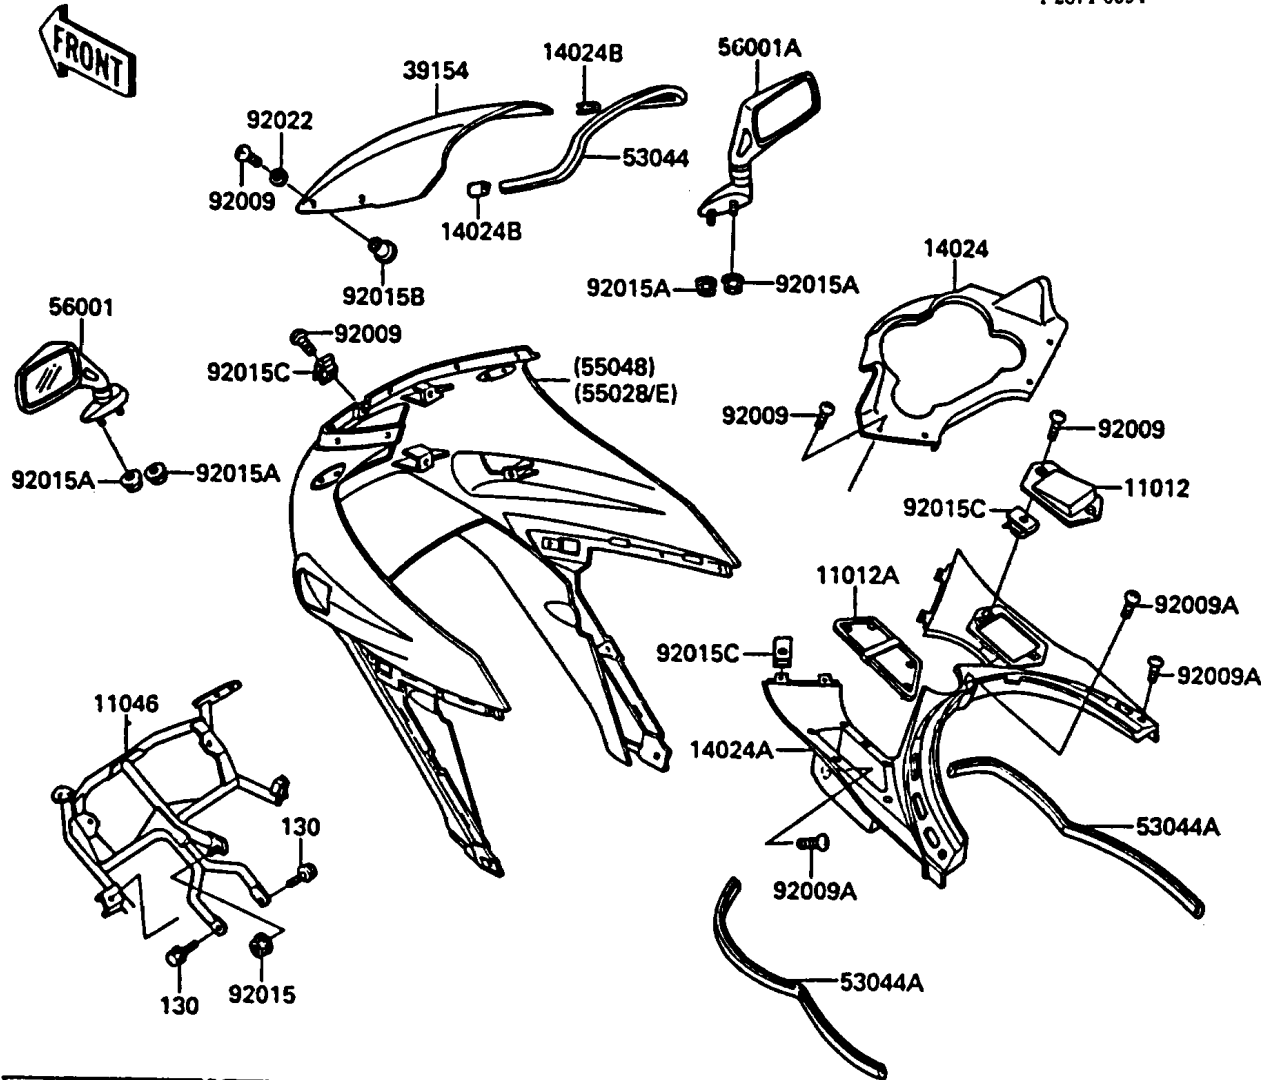

1988 NINJA® ZX-10

PARTS DIAGRAM

Cowling

F2871-0094

1988 NINJA[®] ZX-10

PARTS LIST

Cowling

ITEM NAME

PART NUMBER

QUANTITY
