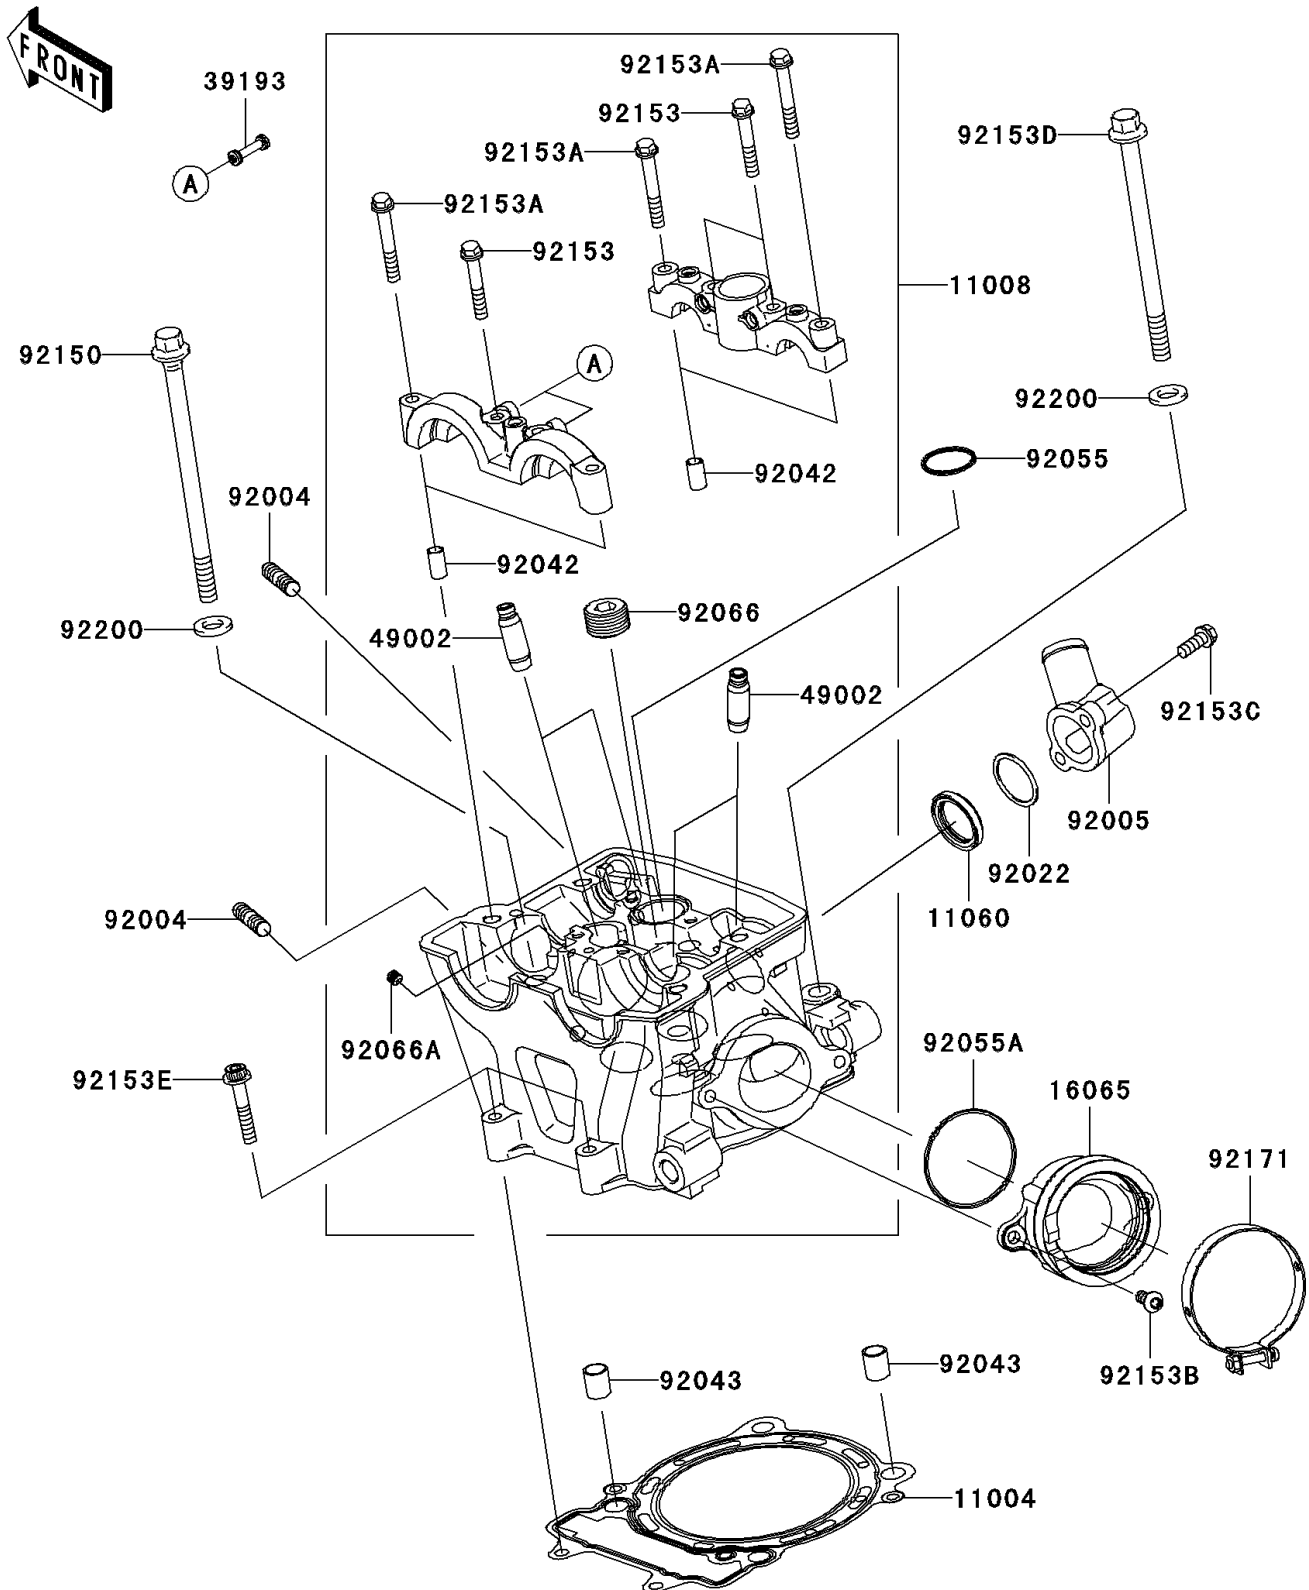

2009 KX™ 450F

PARTS DIAGRAM

Cylinder Head

E1111

2009 KX™ 450F

PARTS LIST

Cylinder Head

Kawasaki

Let the Good Times Roll®

ITEM NAME

PART NUMBER

QUANTITY
