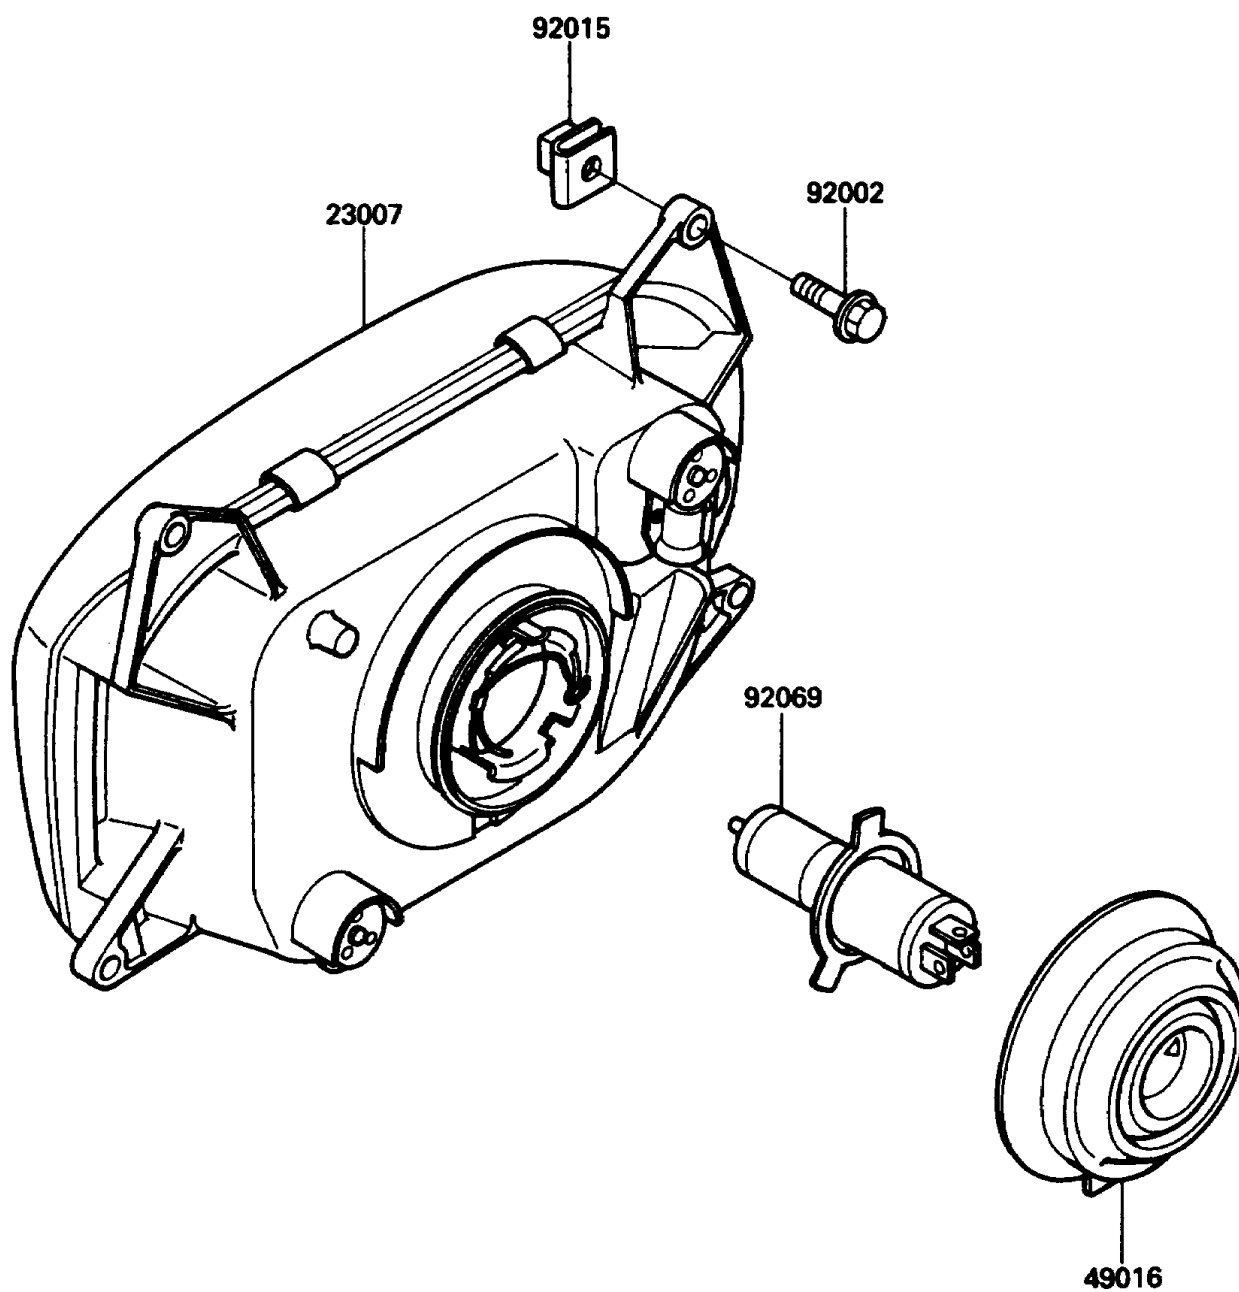

1988 NINJA® ZX-10

PARTS DIAGRAM

Headlight(s)

Kawasaki

Let the Good Times Roll®

F2710-0298

1988 NINJA[®] ZX-10

PARTS LIST

Headlight(s)

Kawasaki

Let the Good Times Roll[®]

ITEM NAME

PART NUMBER

QUANTITY
