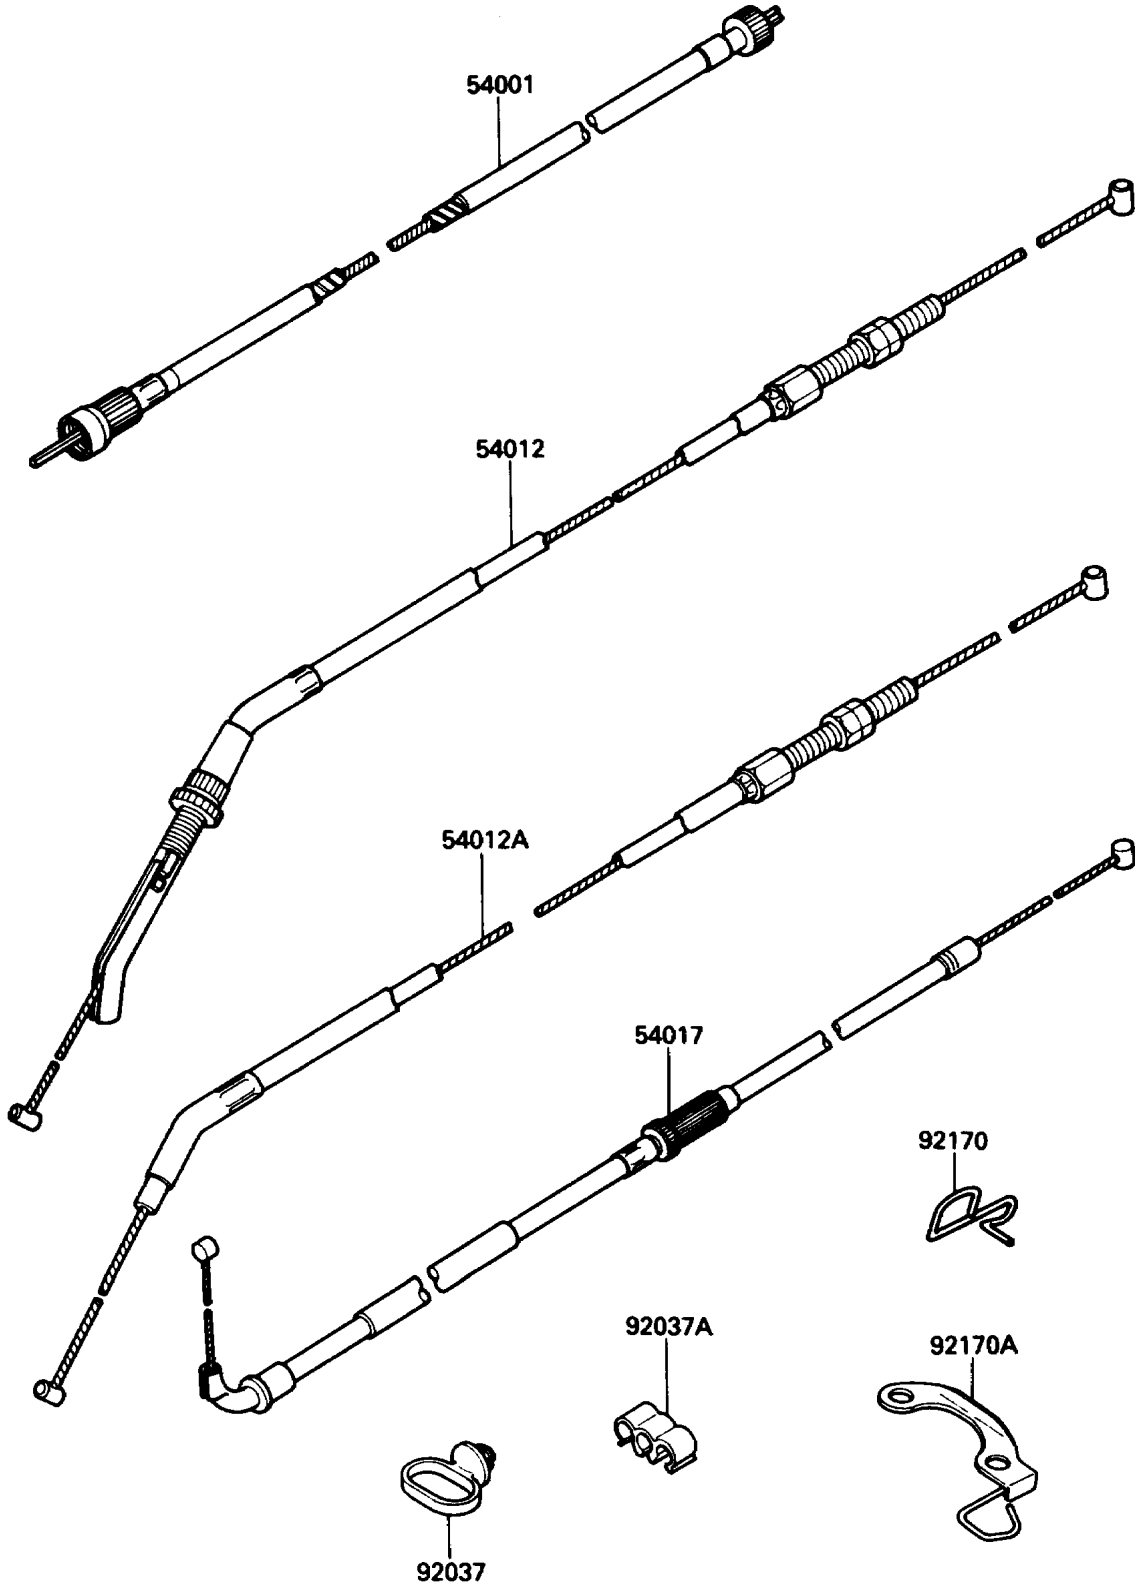

1988 NINJA[®] ZX-10

PARTS DIAGRAM

Cables

F2540-0296

1988 NINJA[®] ZX-10

PARTS LIST

Cables

ITEM NAME

PART NUMBER

QUANTITY
