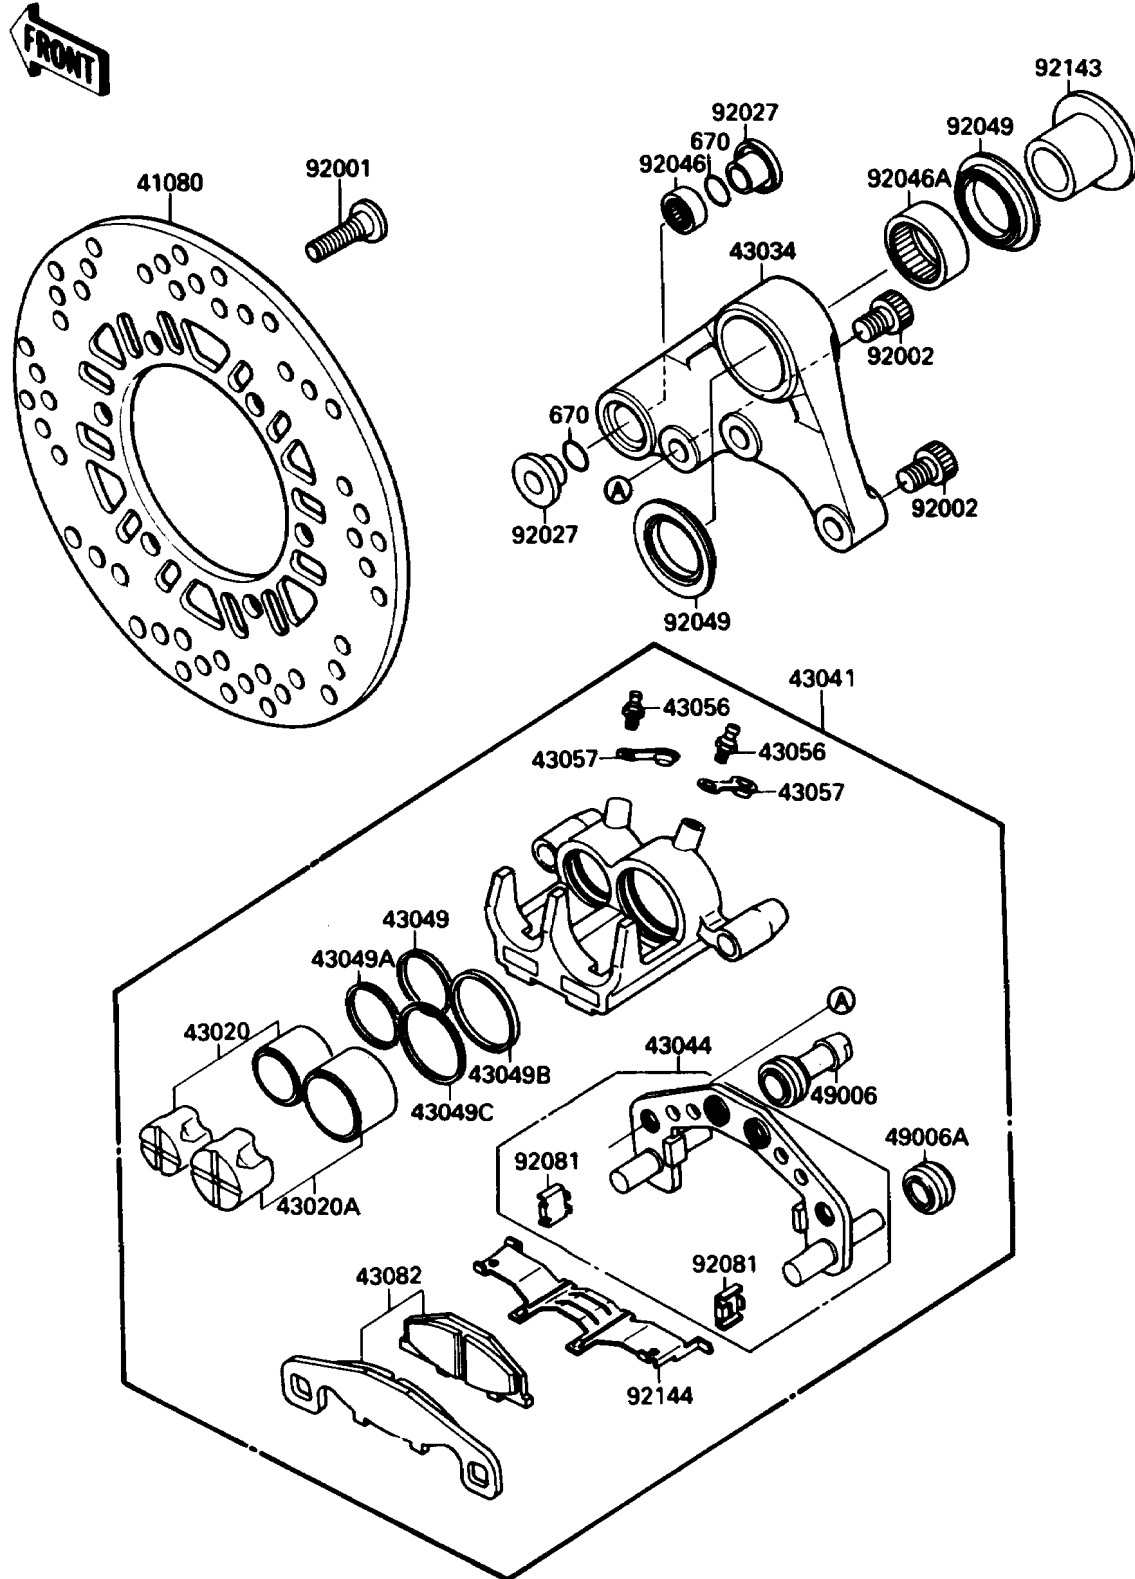

1988 NINJA® ZX-10

PARTS DIAGRAM

Rear Brake

F2294-0049

1988 NINJA® ZX-10

PARTS LIST

Rear Brake

ITEM NAME

PART NUMBER

QUANTITY
