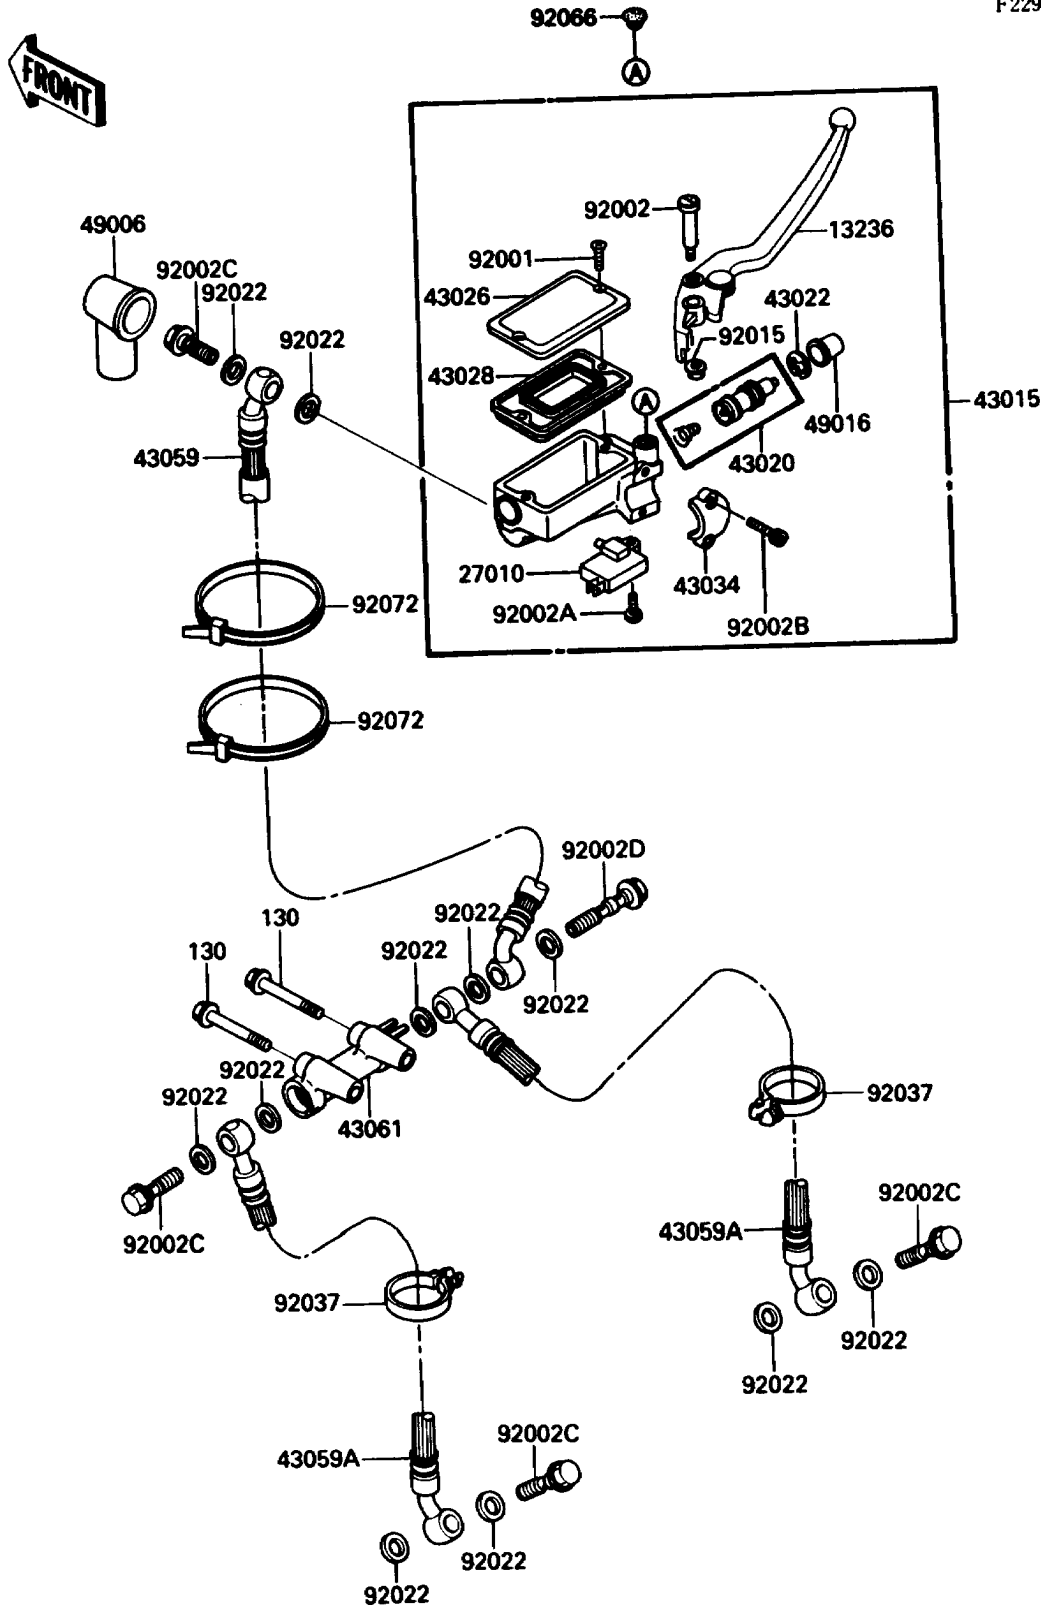

1988 NINJA[®] ZX-10

PARTS DIAGRAM

Front Master Cylinder

F2291-0190

1988 NINJA® ZX-10

PARTS LIST

Front Master Cylinder

ITEM NAME

PART NUMBER

QUANTITY
