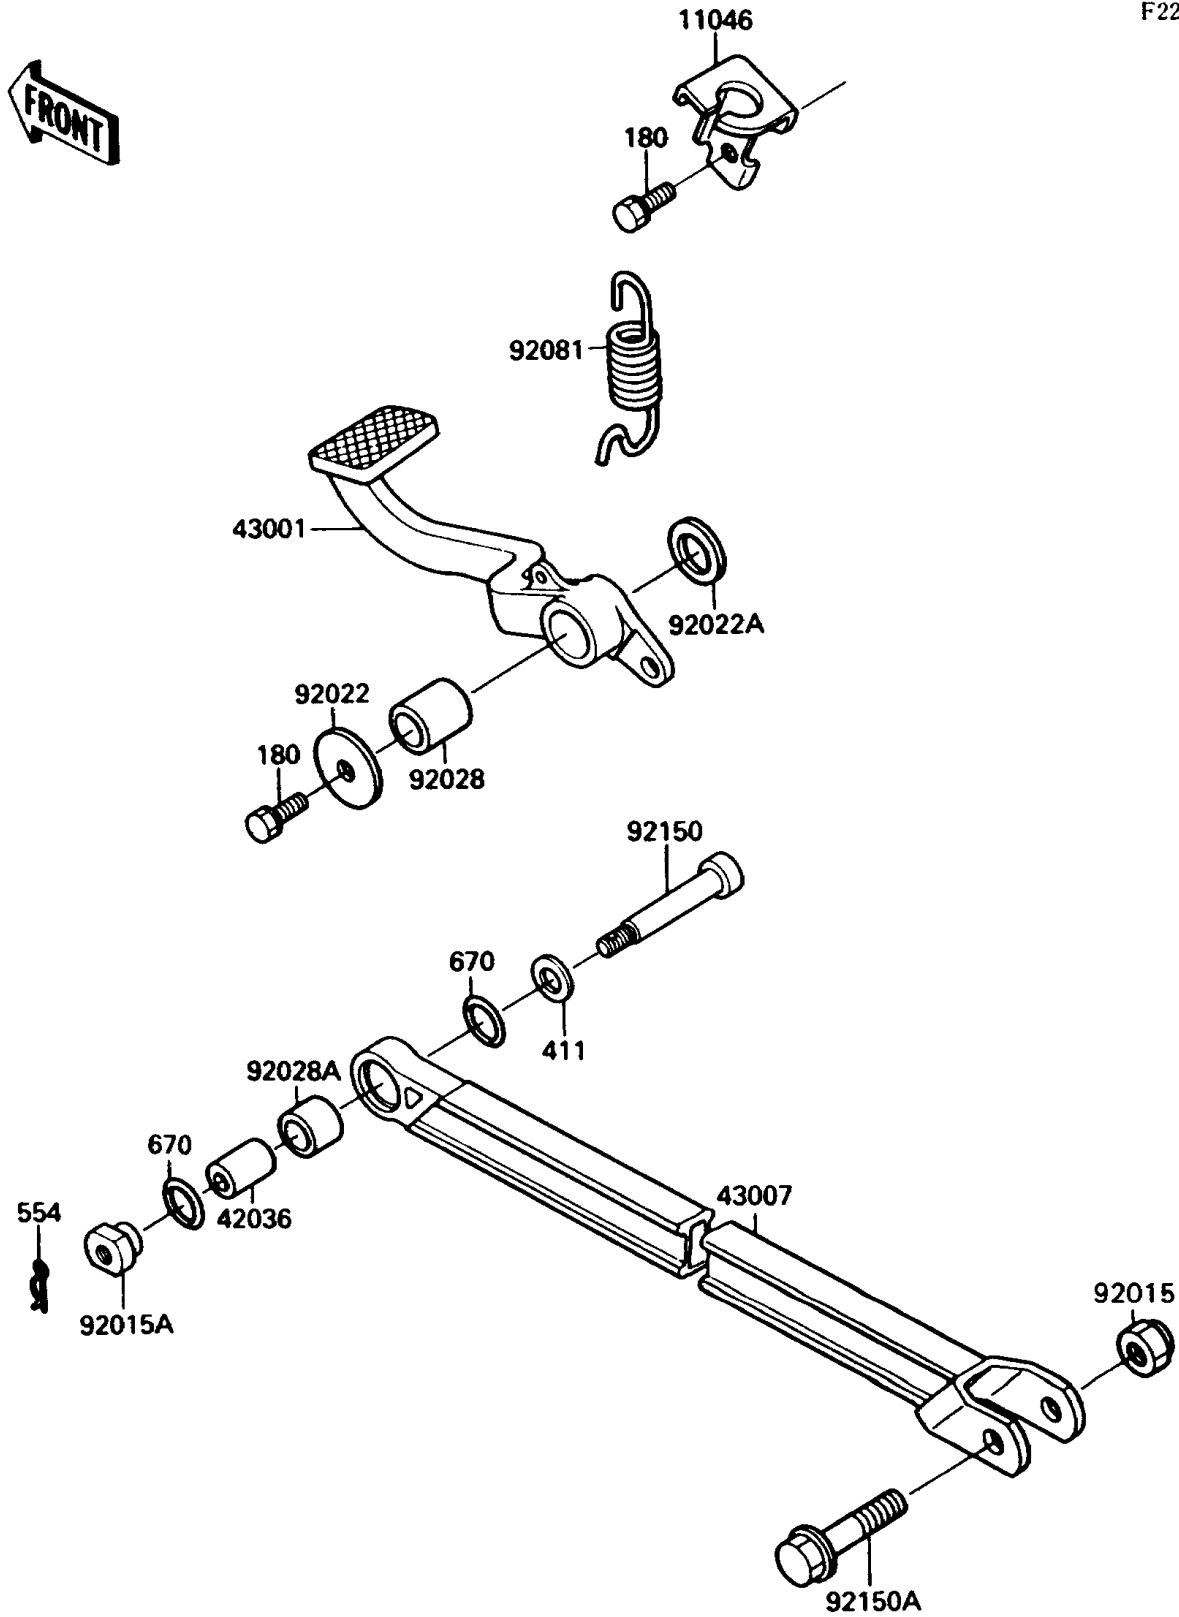

1988 NINJA® ZX-10

PARTS DIAGRAM

Brake Pedal/Torque Link

F2260-0199

1988 NINJA® ZX-10

PARTS LIST

Brake Pedal/Torque Link

ITEM NAME

PART NUMBER

QUANTITY
