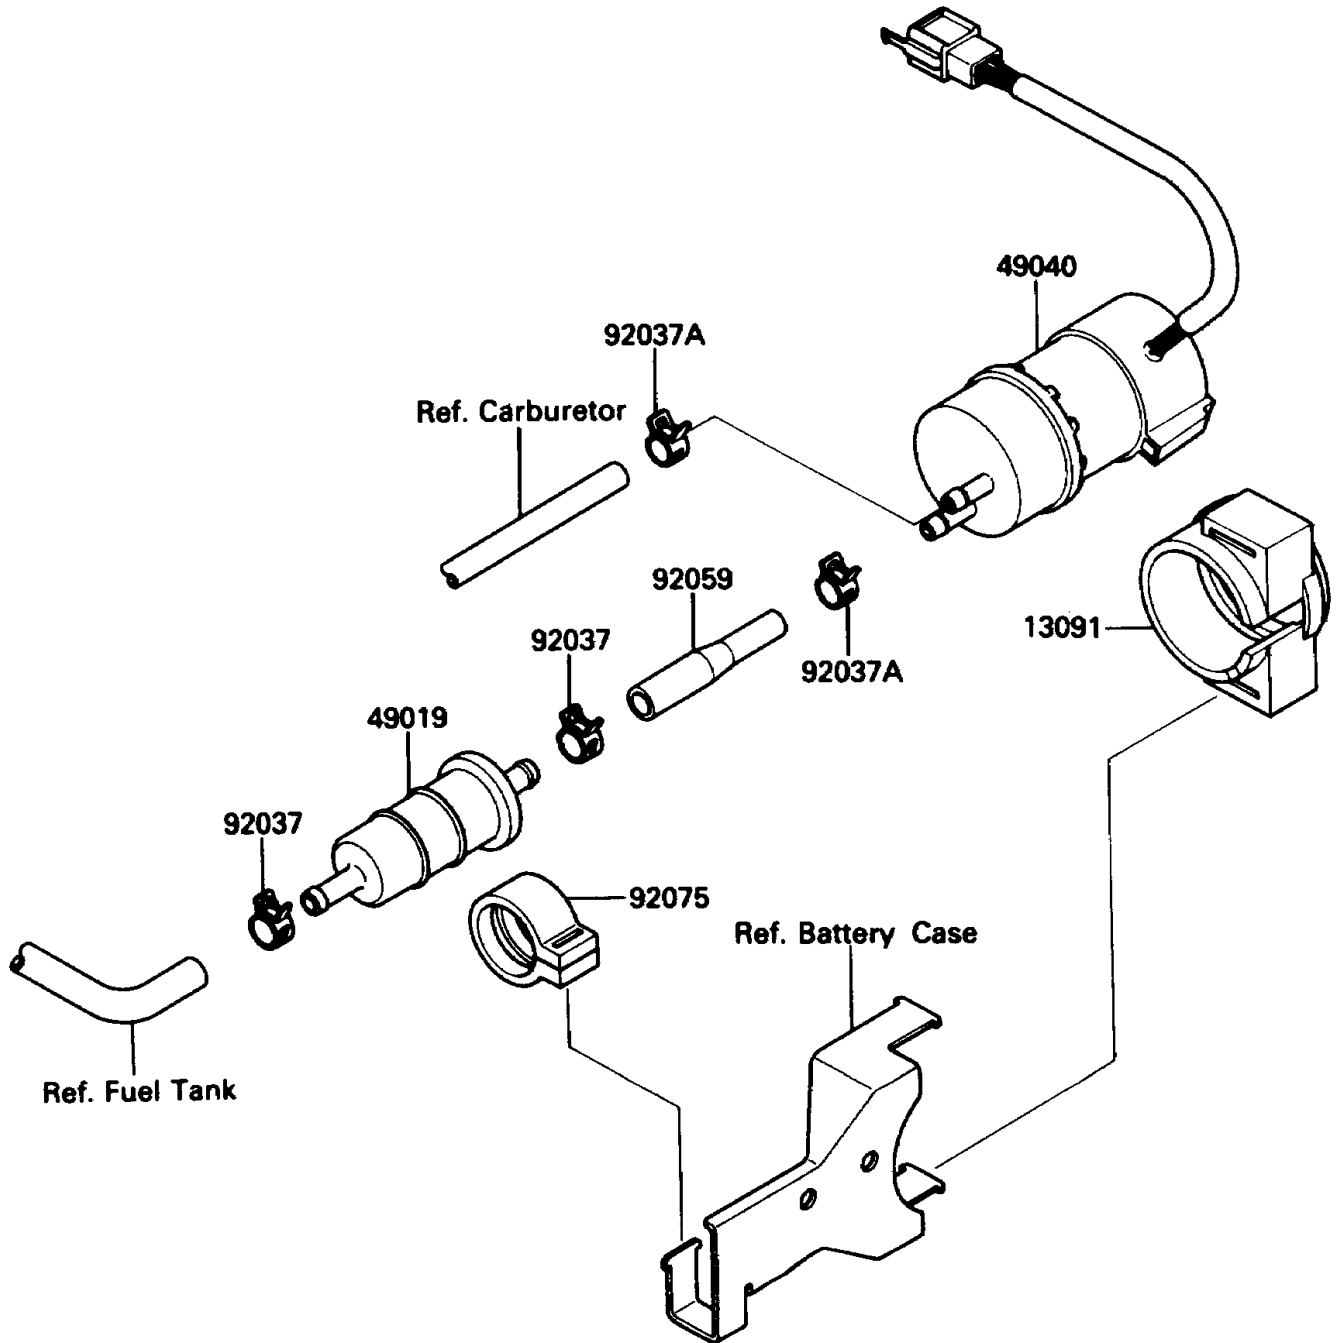

1988 NINJA[®] ZX-10

PARTS DIAGRAM

Fuel Pump

E1520-0014

1988 NINJA[®] ZX-10

PARTS LIST

Fuel Pump

ITEM NAME

PART NUMBER

QUANTITY
