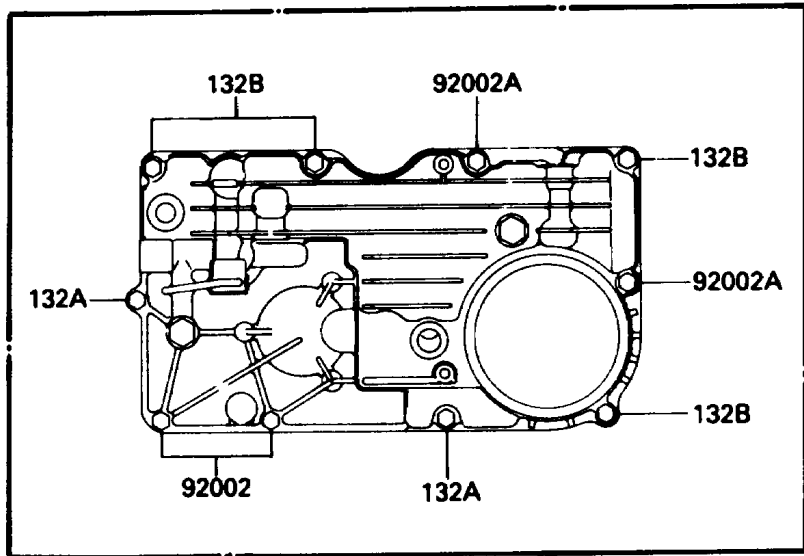

1988 NINJA[®] ZX-10

PARTS DIAGRAM

Breather Cover/Oil Pan

E1432-0044

FRONT

1988 NINJA® ZX-10

PARTS LIST

Breather Cover/Oil Pan

ITEM NAME

PART NUMBER

QUANTITY
