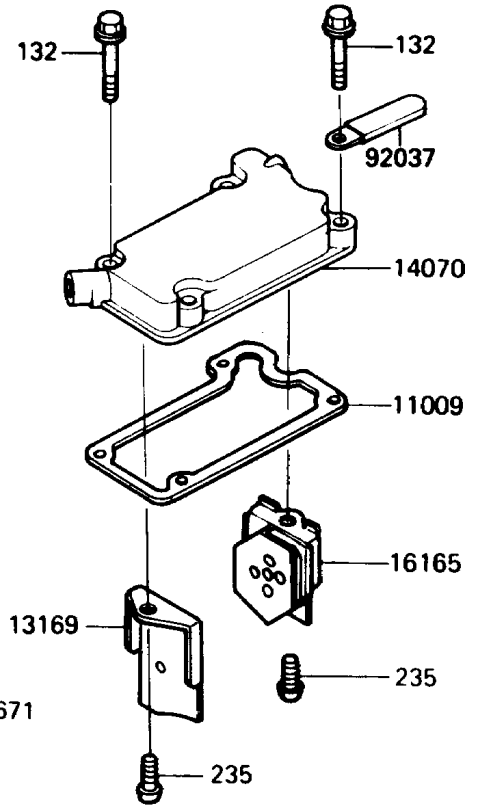

1988 NINJA[®] ZX-10

PARTS DIAGRAM

Breather Cover/Oil Pan

E1432-0044

FRONT

1988 NINJA® ZX-10

PARTS LIST

Breather Cover/Oil Pan

ITEM NAME

PART NUMBER

QUANTITY
