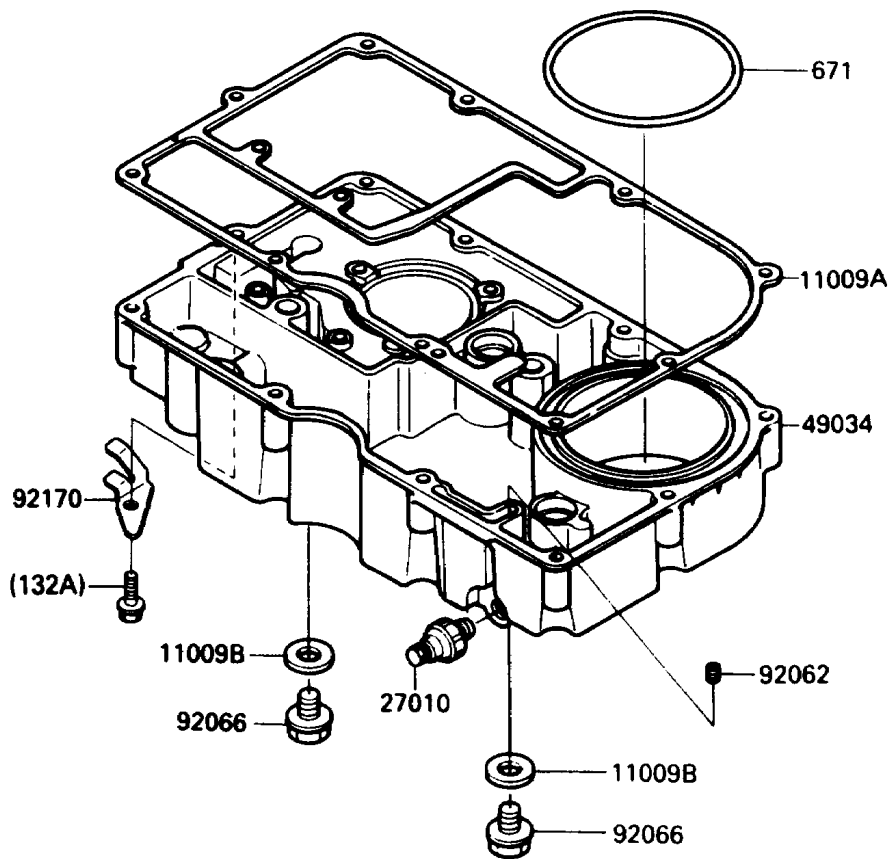

1988 NINJA[®] ZX-10

PARTS DIAGRAM

Breather Cover/Oil Pan

E1432-0044

FRONT

1988 NINJA® ZX-10

PARTS LIST

Breather Cover/Oil Pan

ITEM NAME

PART NUMBER

QUANTITY
