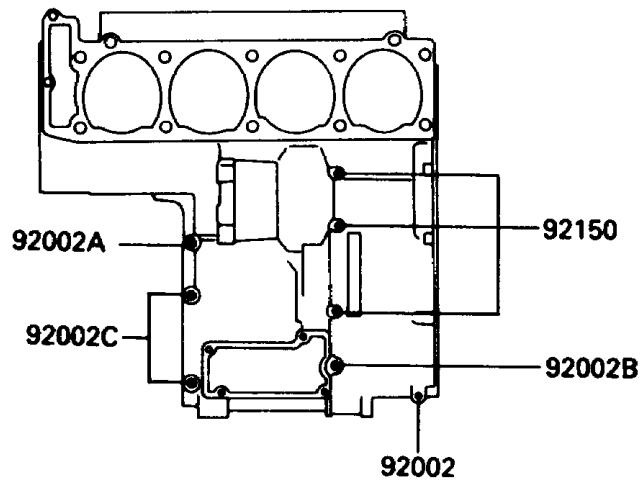

1988 NINJA[®] ZX-10

PARTS DIAGRAM

Crankcase Bolt Pattern

E1412-0038

Upper Case

Lower Case

1988 NINJA® ZX-10

PARTS LIST

Crankcase Bolt Pattern

ITEM NAME

PART NUMBER

QUANTITY
