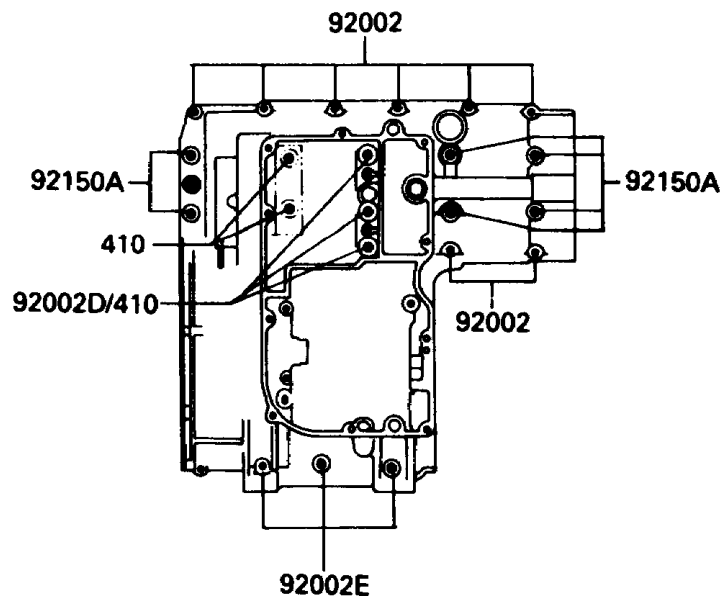

1988 NINJA[®] ZX-10

PARTS DIAGRAM

Crankcase Bolt Pattern

E1412-0038

Upper Case

Lower Case

1988 NINJA® ZX-10

PARTS LIST

Crankcase Bolt Pattern

ITEM NAME

PART NUMBER

QUANTITY
