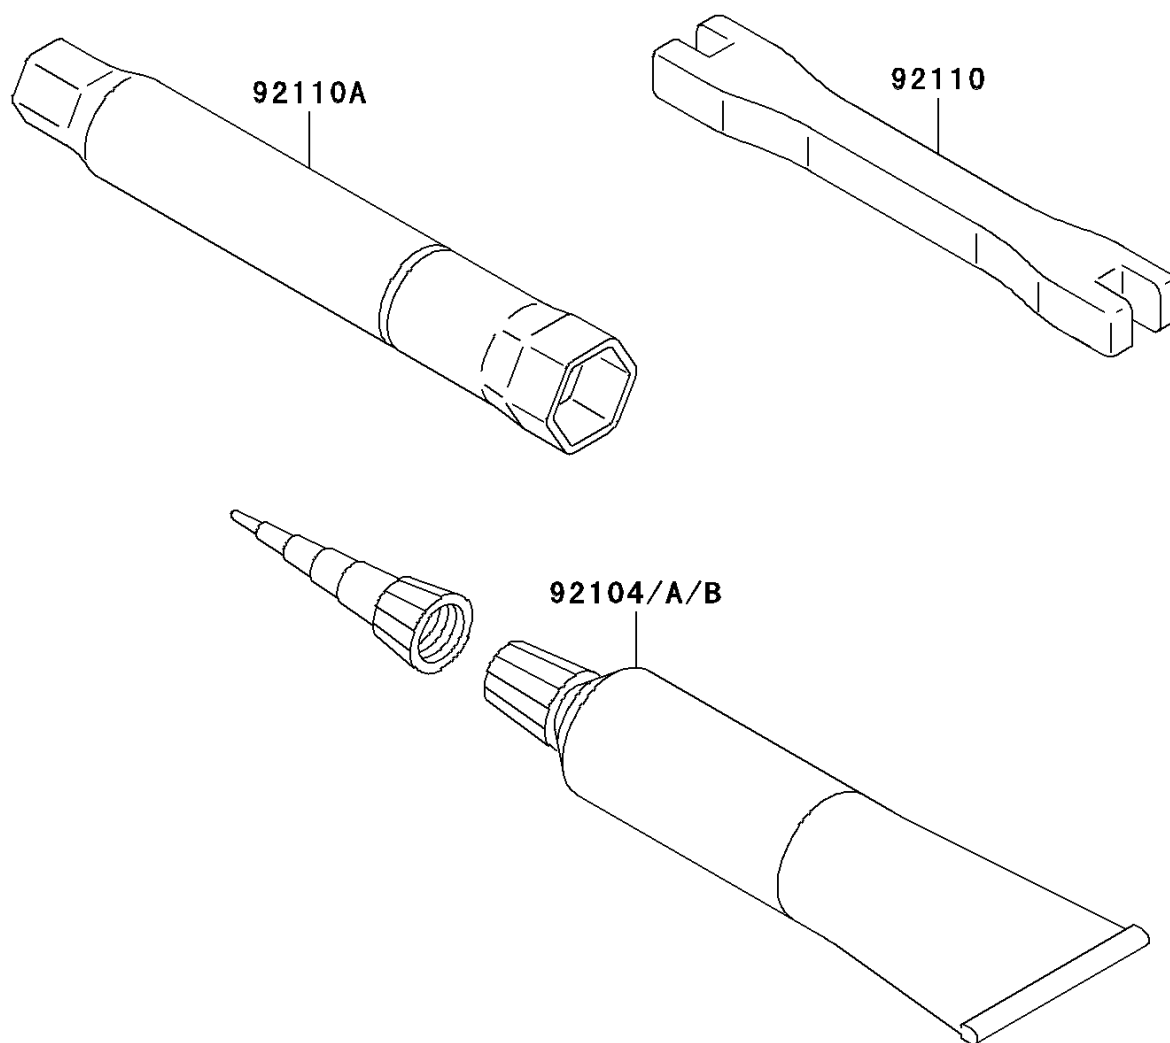

2009 KX™ 250F

PARTS DIAGRAM

Owner's Tools

F2810

2009 KX™ 250F

PARTS LIST

Owner's Tools

ITEM NAME	PART NUMBER	QUANTITY
GASKET-LIQUID,TB1211F,CLEAR (Ref # 92104)	92104-0004	1
GASKET-LIQUID,TB1216,GRAY (Ref # 92104A)	92104-1063	1
GASKET-LIQUID,TB1216B,BLACK (Ref # 92104B)	92104-1064	1
TOOL-WRENCH,NIPPLE,6X8 (Ref # 92110)	92110-0004	1
TOOL-WRENCH,BOX,16MM (Ref # 92110A)	92110-0005	1