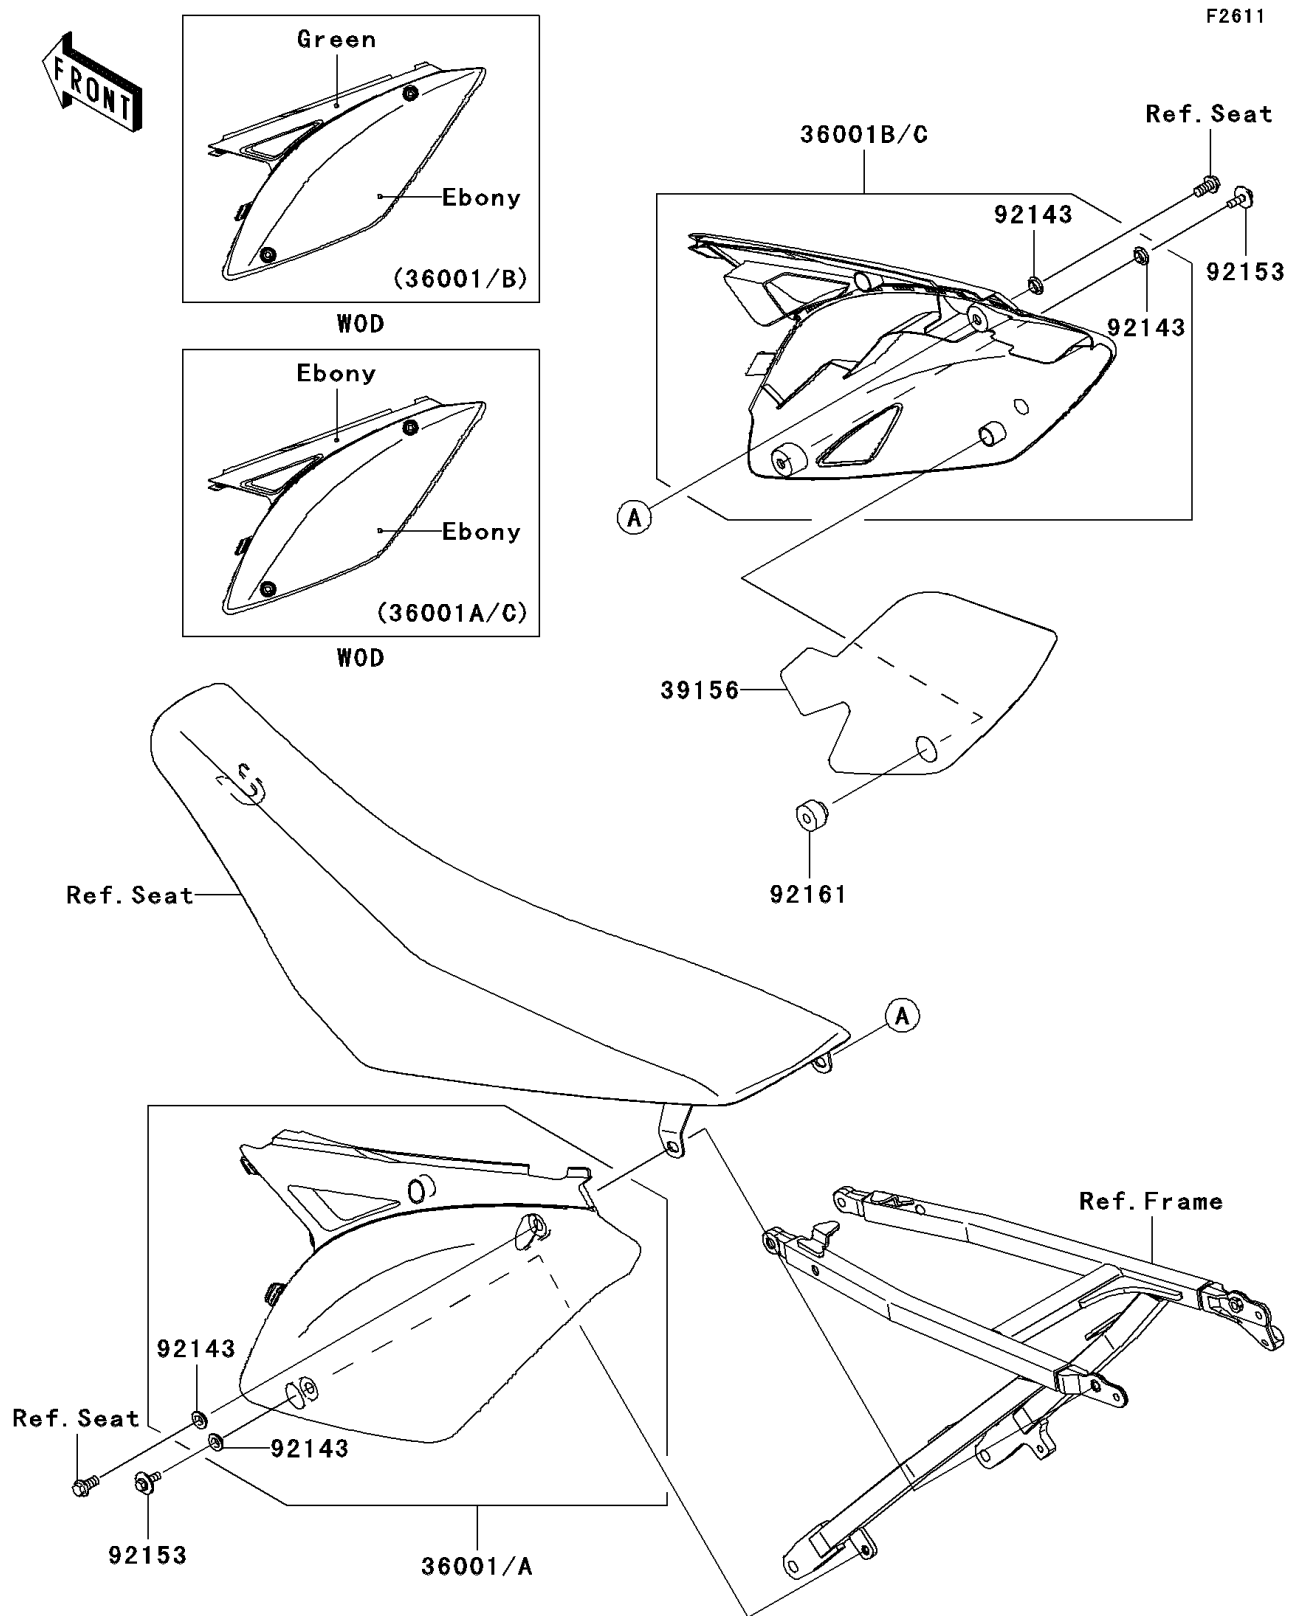

2009 KX™ 250F

PARTS DIAGRAM

Side Covers

2009 KX™ 250F

PARTS LIST

Side Covers

Kawasaki

Let the Good Times Roll®

ITEM NAME

PART NUMBER

QUANTITY
