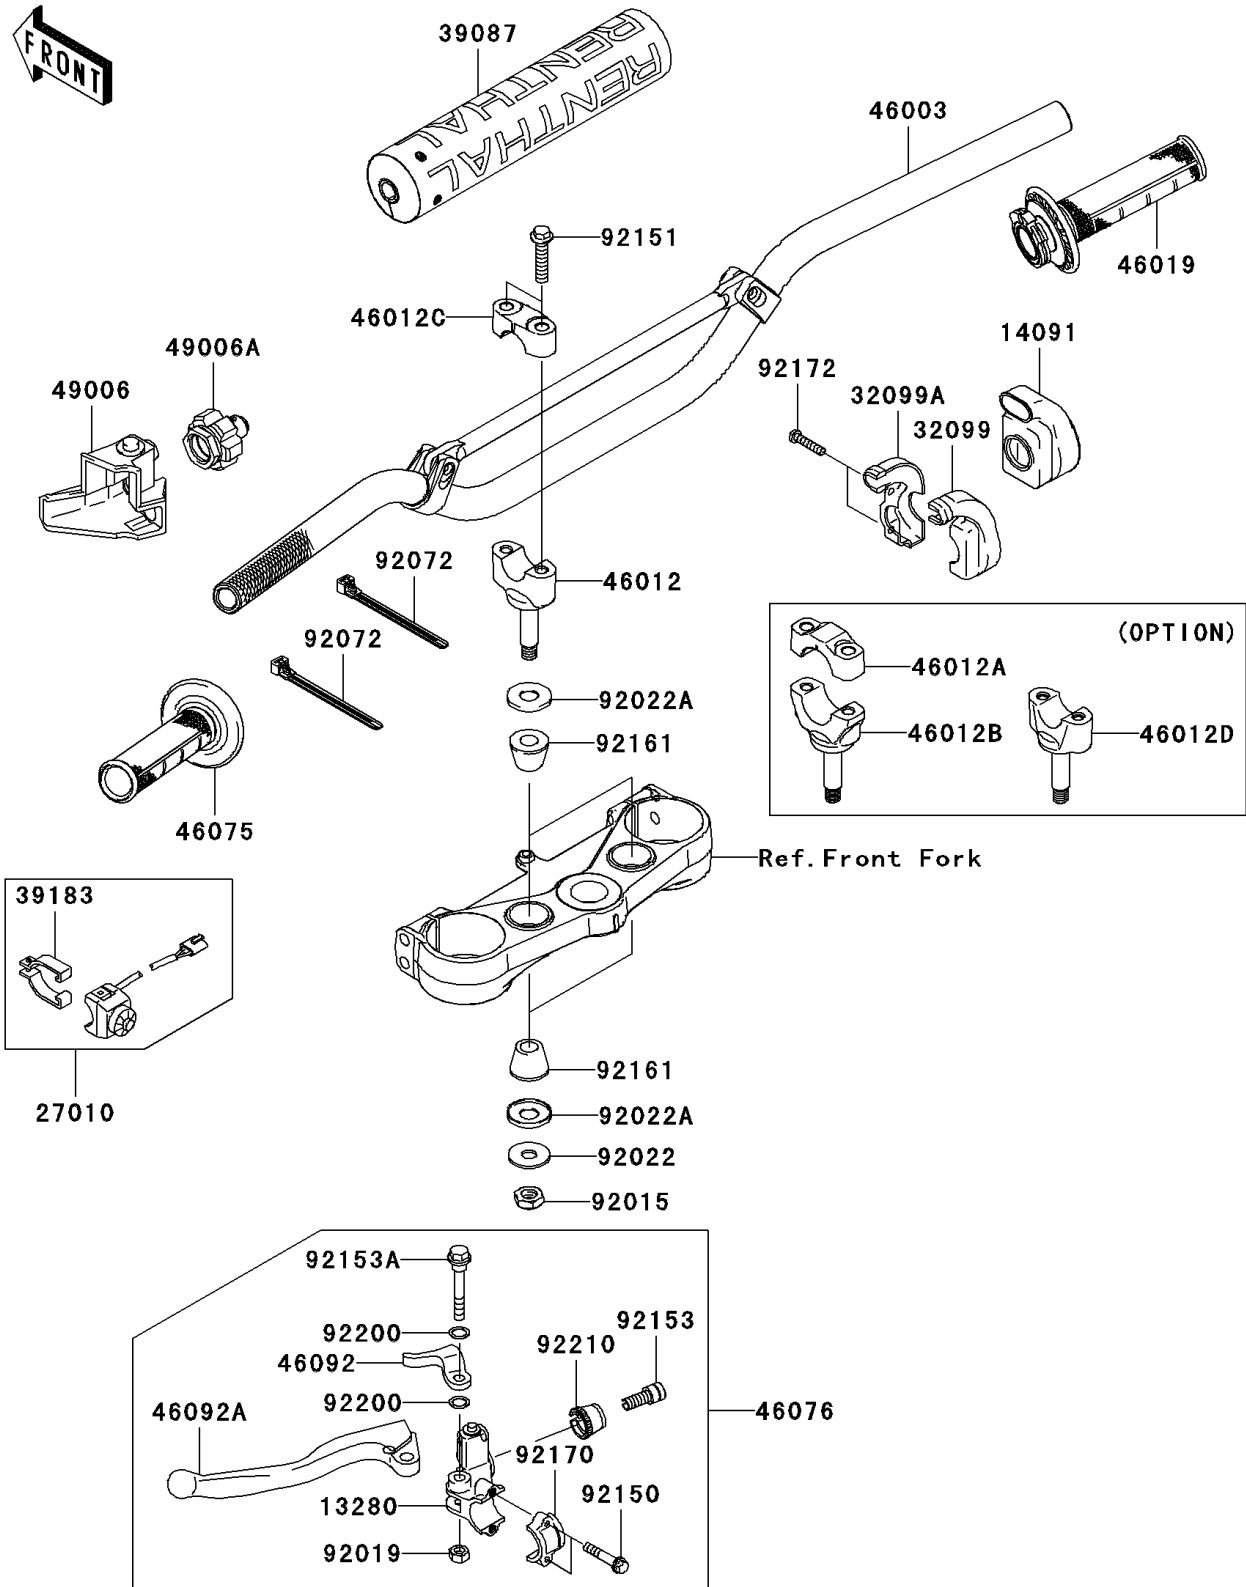

2009 KX™ 250F

PARTS DIAGRAM

Handlebar

F2310

2009 KX™ 250F

PARTS LIST

Handlebar

Kawasaki

Let the Good Times Roll®

ITEM NAME

PART NUMBER

QUANTITY
