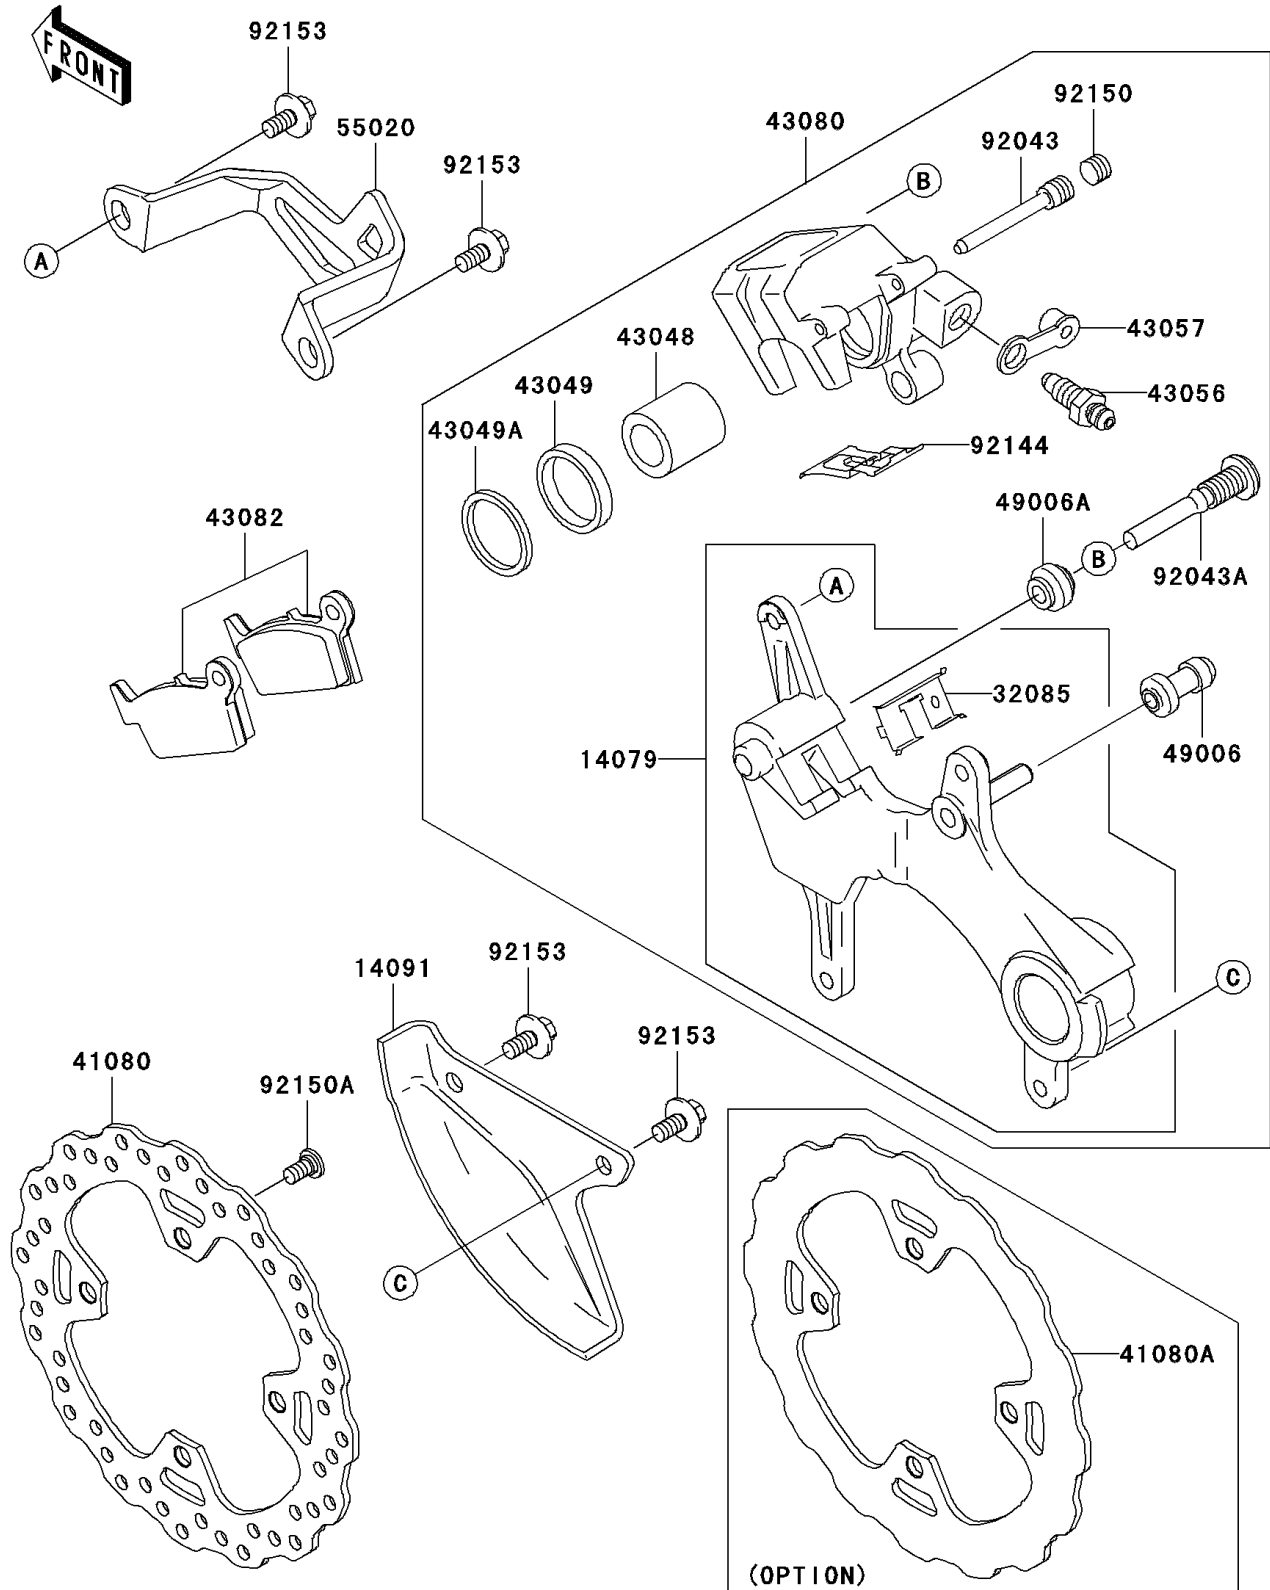

2009 KX™ 250F

PARTS DIAGRAM

Rear Brake

F2294

2009 KX™ 250F

PARTS LIST

Rear Brake

Kawasaki

Let the Good Times Roll®

ITEM NAME

PART NUMBER

QUANTITY
