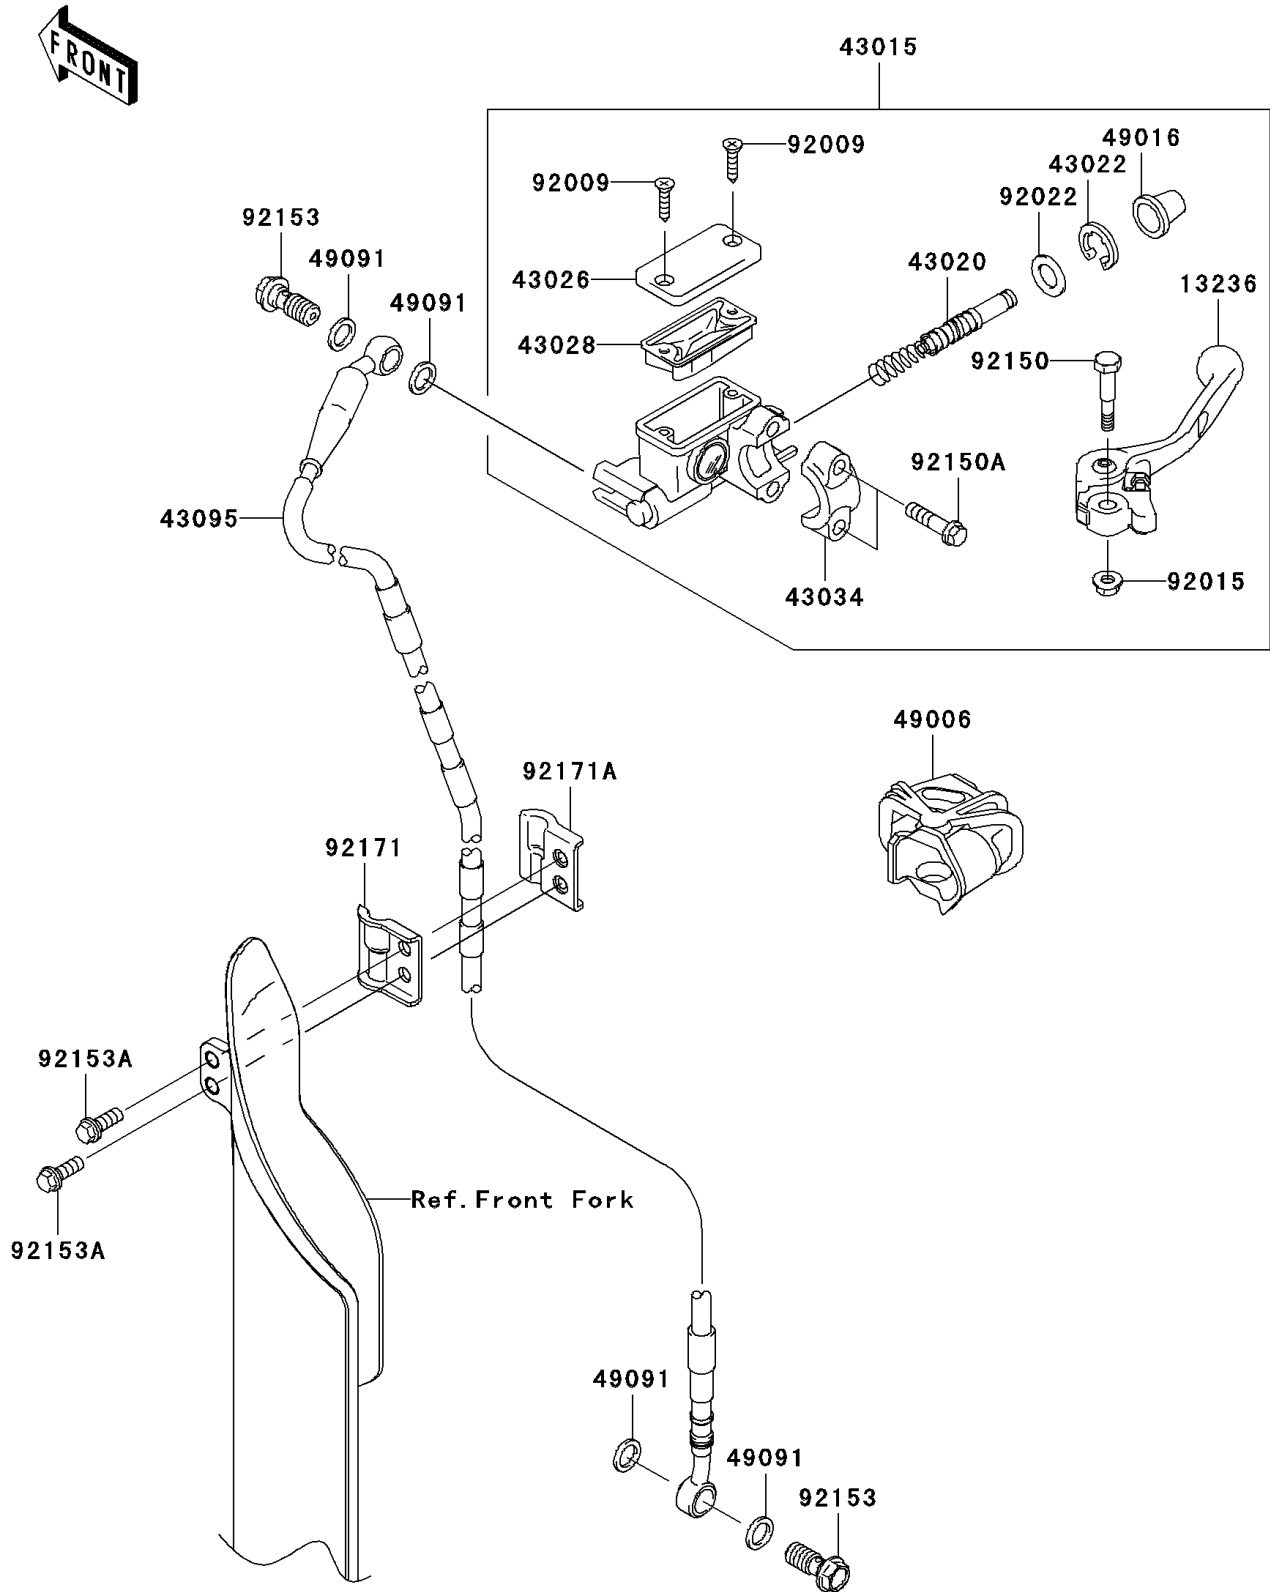

2009 KX™ 250F

PARTS DIAGRAM

Front Master Cylinder

F2291

2009 KX™ 250F

PARTS LIST

Front Master Cylinder

ITEM NAME

PART NUMBER

QUANTITY
