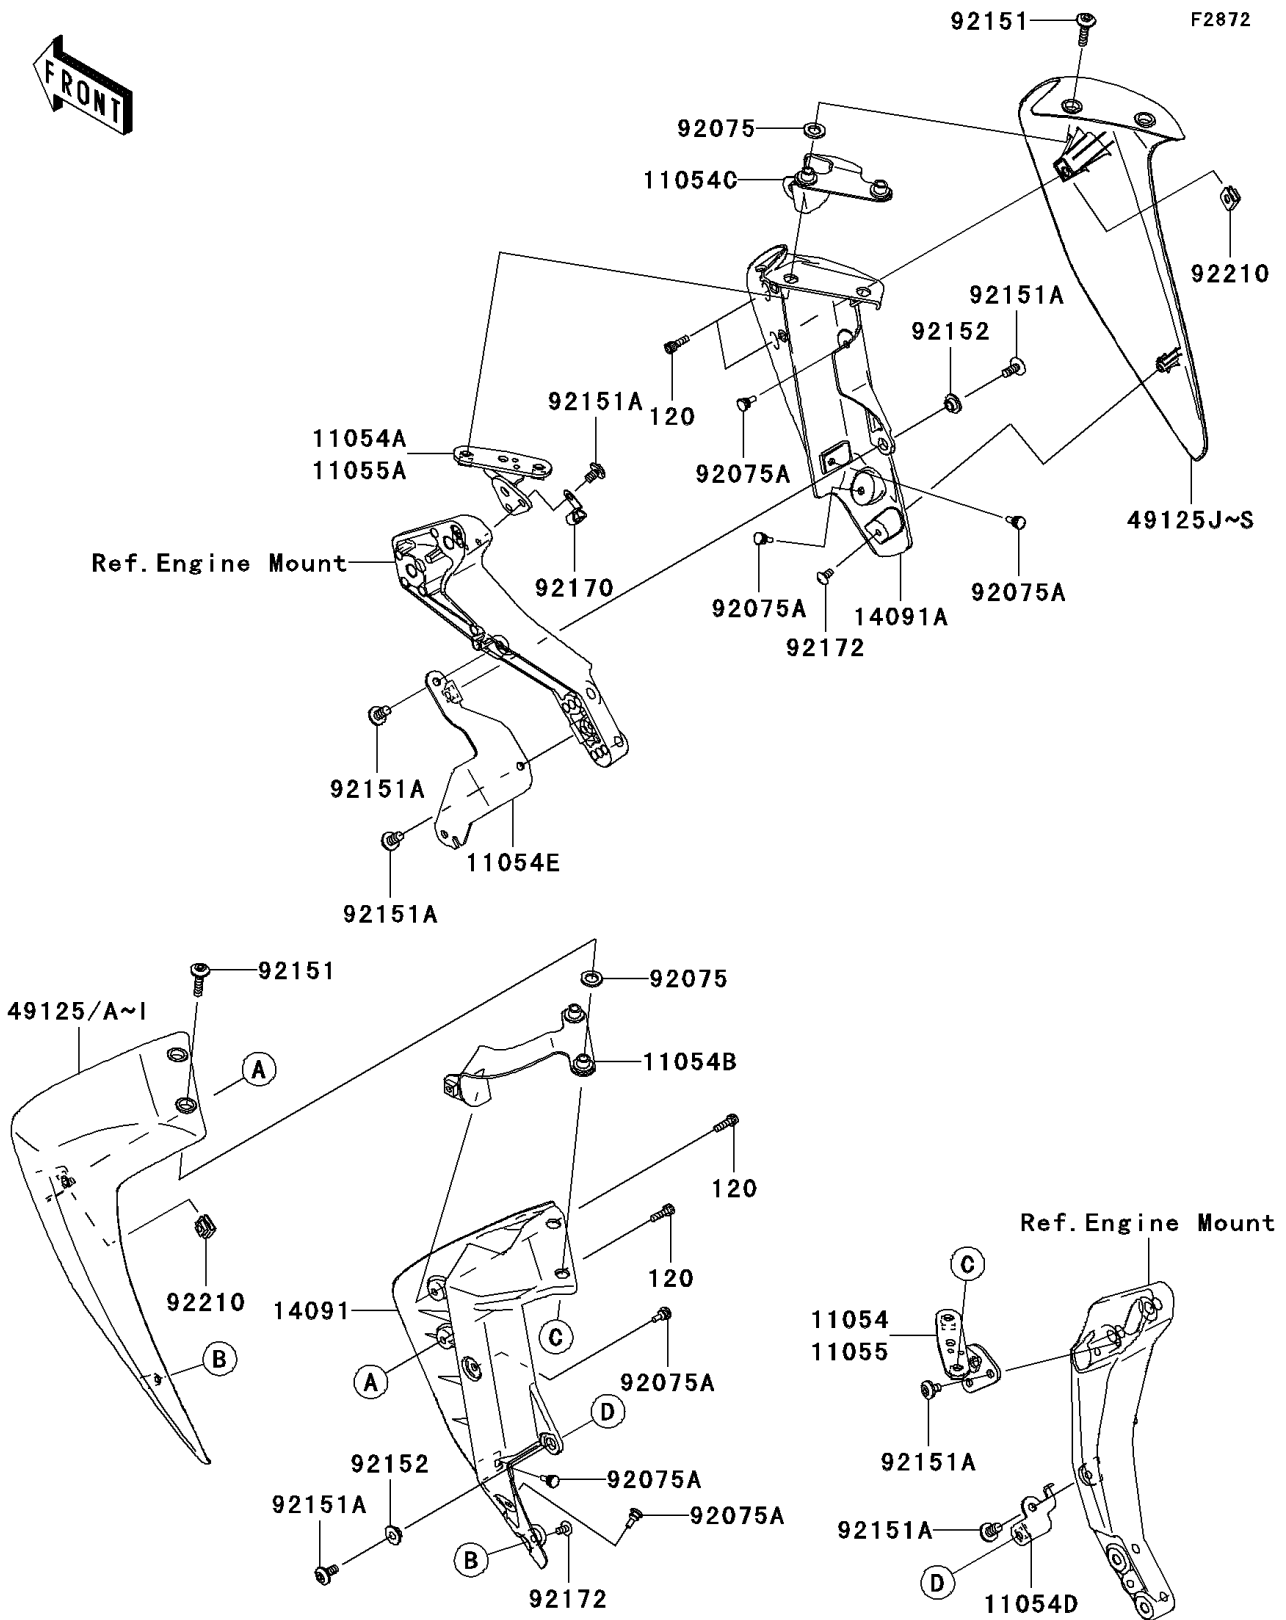

2010 Z750 (European)

PARTS DIAGRAM

Cowling Lower

Kawasaki

Let the Good Times Roll®

2010 Z750 (European)

PARTS LIST

Cowling Lowers

ITEM NAME

PART NUMBER

QUANTITY
